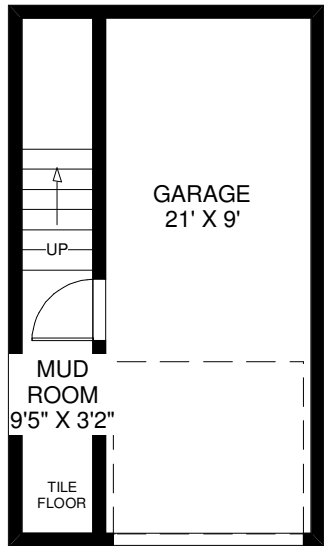

447 QUEEN STREET EAST TH UNIT C

THE JULIE KINNEAR TEAM
Sales Representative
Keller Williams Neighbourhood Realty
(416) 236-1392

CEILING HT 7'

ENTRY LEVEL