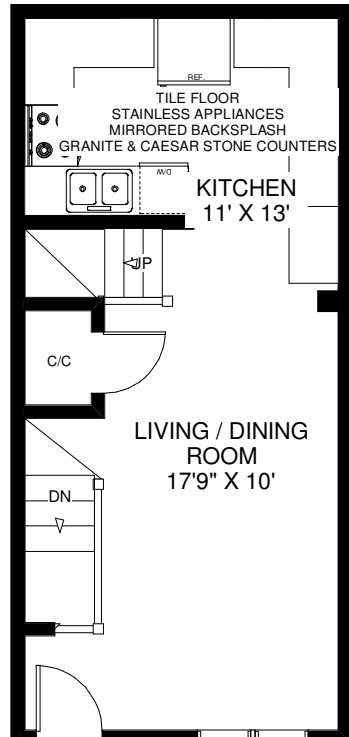

447 QUEEN STREET EAST TH UNIT C

THE JULIE KINNEAR TEAM
Sales Representative
Keller Williams Neighbourhood Realty
(416) 236-1392

CEILING HT 7'

ENTRY LEVEL

CEILING HT 10'

MAIN FLOOR

CEILING HT 9'

SECOND FLOOR

CEILING HT 9'

THIRD FLOOR

1/2 WALLS

TERRACE
APPROXIMATELY 300 SQ FT

APPROXIMATELY 1,358 SQ FT

Note: Measurements & Calculations are approximate. Provided as a guideline only.