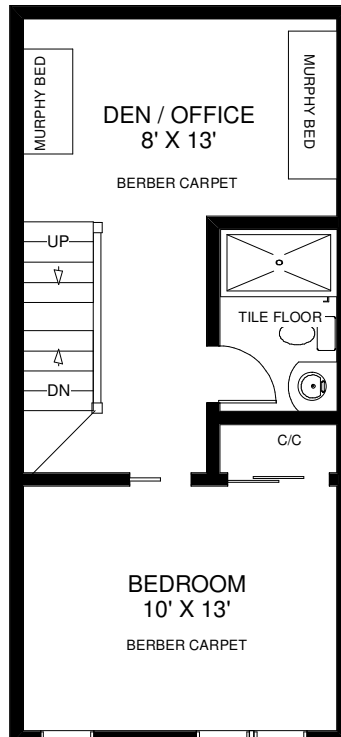

447 QUEEN STREET EAST TH UNIT C

THE JULIE KINNEAR TEAM
Sales Representative
Keller Williams Neighbourhood Realty
(416) 236-1392

CEILING HT 7'

ENTRY LEVEL

CEILING HT 10'

MAIN FLOOR

CEILING HT 9'

SECOND FLOOR

CEILING HT 9'

THIRD FLOOR

1/2 WALLS

TERRACE
APPROXIMATELY 300 SQ FT

APPROXIMATELY 1,358 SQ FT

Note: Measurements & Calculations are approximate. Provided as a guideline only.