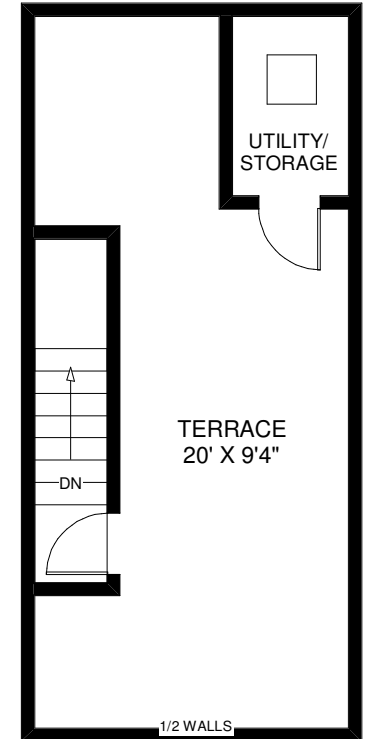

447 QUEEN STREET EAST TH UNIT C

THE JULIE KINNEAR TEAM
Sales Representative
Keller Williams Neighbourhood Realty
(416) 236-1392

CEILING HT 7'

ENTRY LEVEL

CEILING HT 10'

MAIN FLOOR

CEILING HT 9'

SECOND FLOOR

CEILING HT 9'

THIRD FLOOR

1/2 WALLS

TERRACE
APPROXIMATELY 300 SQ FT

APPROXIMATELY 1,358 SQ FT

Note: Measurements & Calculations are approximate. Provided as a guideline only.