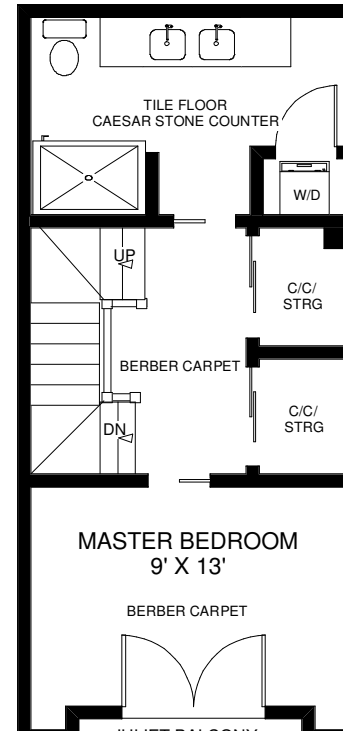

447 QUEEN STREET EAST TH UNIT C

THE JULIE KINNEAR TEAM
Sales Representative
Keller Williams Neighbourhood Realty
(416) 236-1392

CEILING HT 7'

ENTRY LEVEL

CEILING HT 10'

MAIN FLOOR

CEILING HT 9'

SECOND FLOOR

CEILING HT 9'

THIRD FLOOR

1/2 WALLS

TERRACE
APPROXIMATELY 300 SQ FT

APPROXIMATELY 1,358 SQ FT

Note: Measurements & Calculations are approximate. Provided as a guideline only.