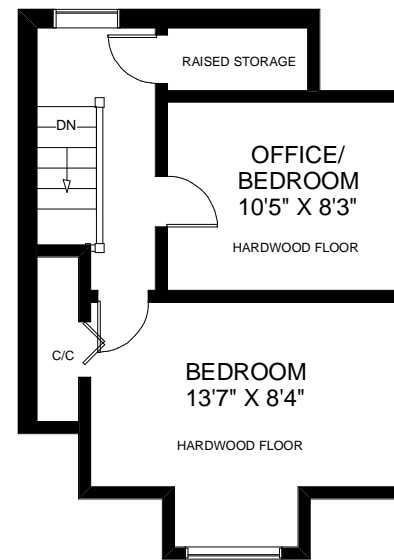

449 CLINTON STREET

THE JULIE KINNEAR TEAM
Sales Representatives
Keller Williams Neighbourhood Realty
(416) 236-1392

CEILING HT 9'3"

MAIN FLOOR
APPROXIMATELY 735 SQ FT

CEILING HT 9'

SECOND FLOOR
APPROXIMATELY 650 SQ FT

CEILING HT 7'9"

THIRD FLOOR
APPROXIMATELY 350 SQ FT

Note: Measurements & Calculations are approximate.
 Provided as a guideline only.

CEILING HT 7'9"

LOWER FLOOR
APPROXIMATELY 730 SQ FT