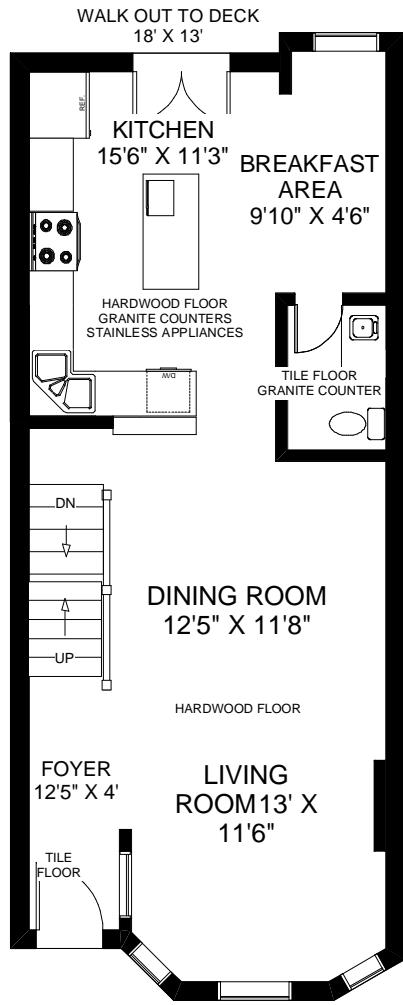

449 CLINTON STREET

THE JULIE KINNEAR TEAM
Sales Representatives
Keller Williams Neighbourhood Realty
(416) 236-1392

CEILING HT 9'3"

MAIN FLOOR
APPROXIMATELY 735 SQ FT

CEILING HT 9'

SECOND FLOOR
APPROXIMATELY 650 SQ FT

CEILING HT 7'9"

THIRD FLOOR
APPROXIMATELY 350 SQ FT

Note: Measurements & Calculations are approximate.
 Provided as a guideline only.

CEILING HT 7'9"

LOWER FLOOR
APPROXIMATELY 730 SQ FT