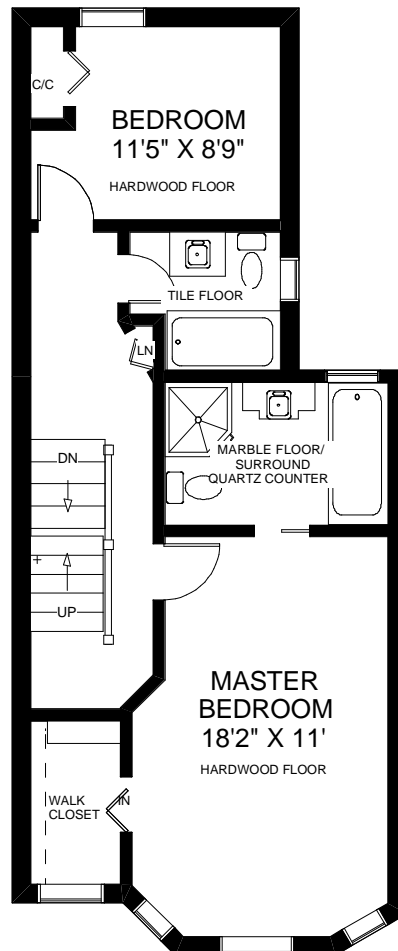

449 CLINTON STREET

THE JULIE KINNEAR TEAM
Sales Representatives
Keller Williams Neighbourhood Realty
(416) 236-1392

CEILING HT 9'3"

MAIN FLOOR
APPROXIMATELY 735 SQ FT

CEILING HT 9'

SECOND FLOOR
APPROXIMATELY 650 SQ FT

CEILING HT 7'9"

THIRD FLOOR
APPROXIMATELY 350 SQ FT

Note: Measurements & Calculations are approximate.
 Provided as a guideline only.

CEILING HT 7'9"

LOWER FLOOR
APPROXIMATELY 730 SQ FT