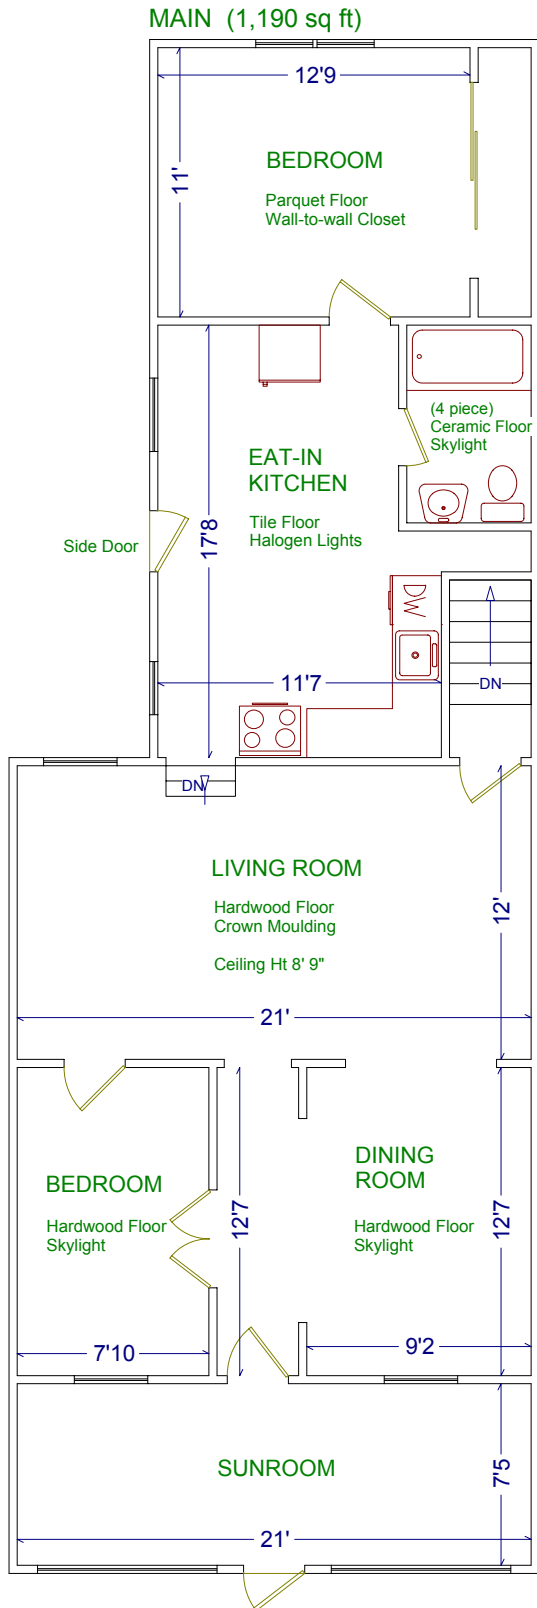

# 45 McGEE STREET

**JULIE KINNEAR  
KJ DUCK**

Sales Representative

(416) 762-8255

Royal LePage Real Estate  
Services Ltd., Brokerage

Please note: Measurements may not be 100% accurate. Floor plans are provided for convenience and are to be used as a guideline only.