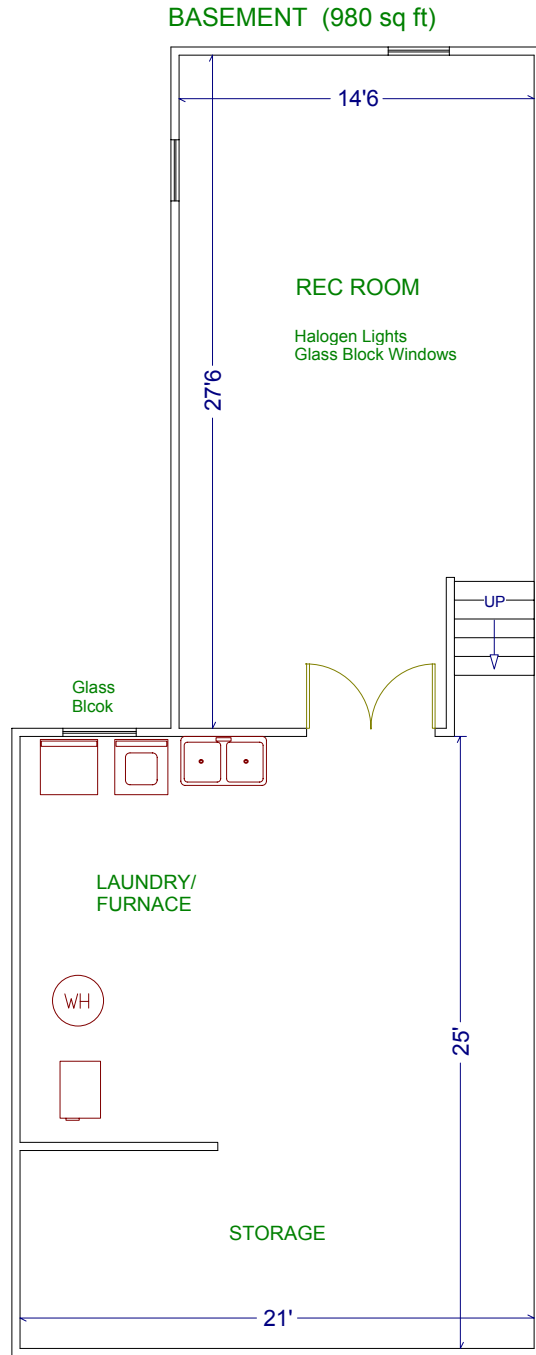

# 45 McGEE STREET

**JULIE KINNEAR  
KJ DUCK**

Sales Representative

(416) 762-8255

Royal LePage Real Estate  
Services Ltd., Brokerage

Please note: Measurements may not be 100% accurate. Floor plans are provided for convenience and are to be used as a guideline only.