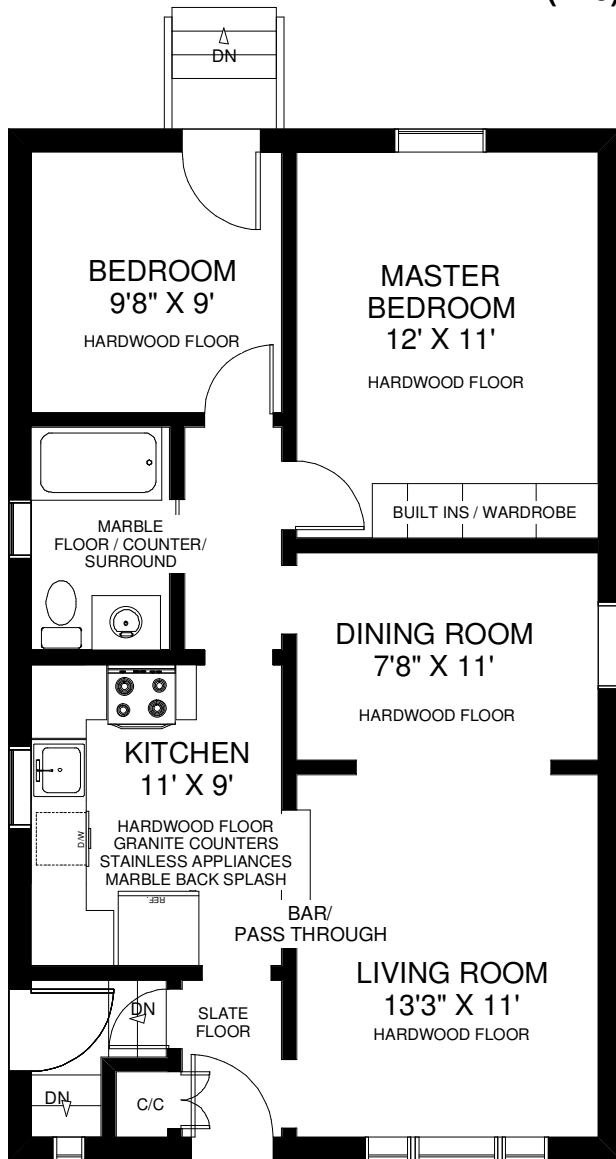

46 ROTHSAY AVENUE

THE JULIE KINNEAR TEAM
Sales Representatives
Keller Williams Neighbourhood Realty
(416) 236-1392

DN TO PATIO

MAIN FLOOR
APPROXIMATELY 840 SQ FT

LOWER FLOOR
APPROXIMATELY 840 SQ FT

Note: Measurements & Calculations are approximate. Provided as a guideline only.