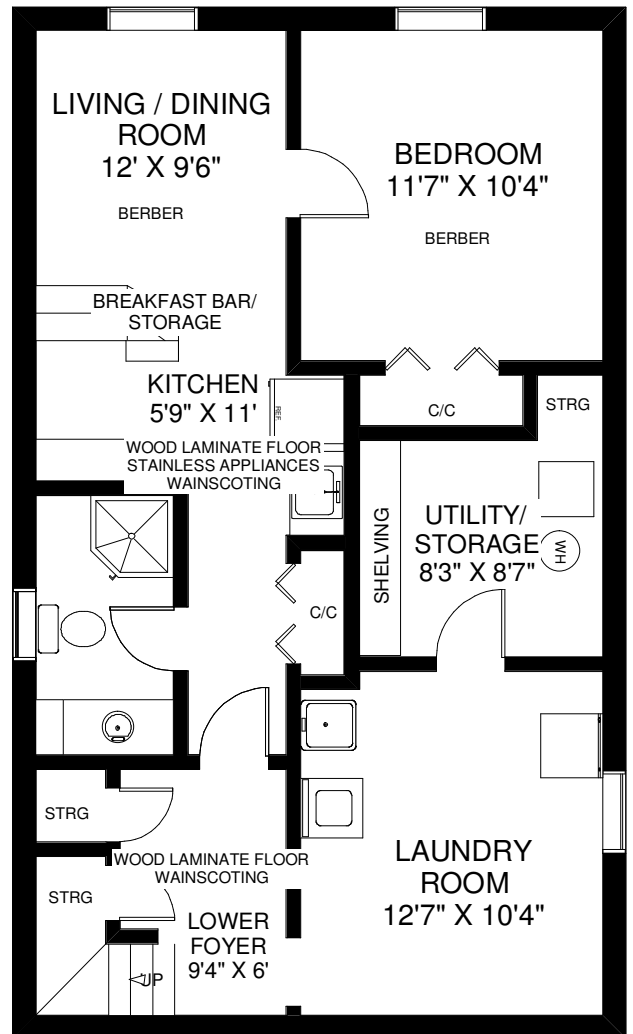

46 ROTHSAY AVENUE

THE JULIE KINNEAR TEAM
Sales Representatives
Keller Williams Neighbourhood Realty
(416) 236-1392

DN TO PATIO

MAIN FLOOR
APPROXIMATELY 840 SQ FT

LOWER FLOOR
APPROXIMATELY 840 SQ FT

Note: Measurements & Calculations are approximate. Provided as a guideline only.