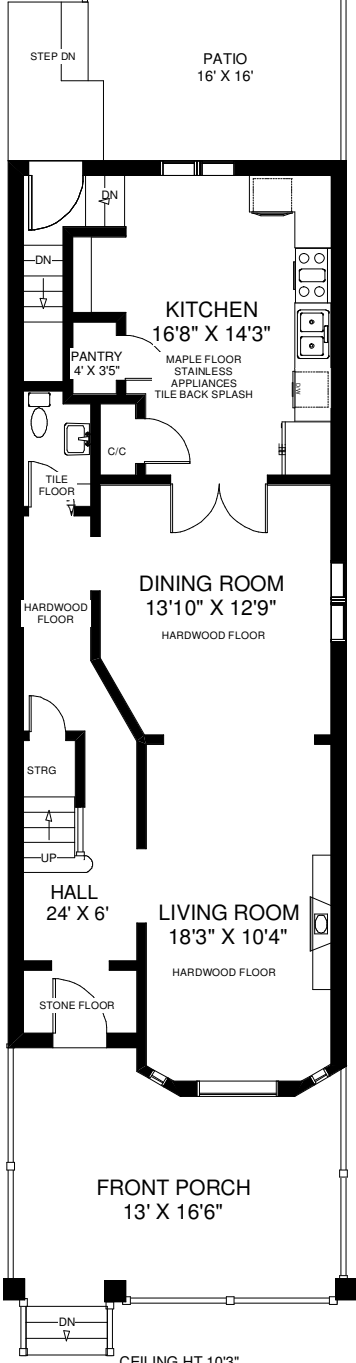

BENCH SEATING

# 467 DOVERCOURT ROAD

**THE JULIE KINNEAR TEAM**  
 Sales Representative  
 Keller Williams Neighbourhood Realty  
 (416) 236-1392

Note: Measurements & Calculations are approximate. Provided as a guideline only.