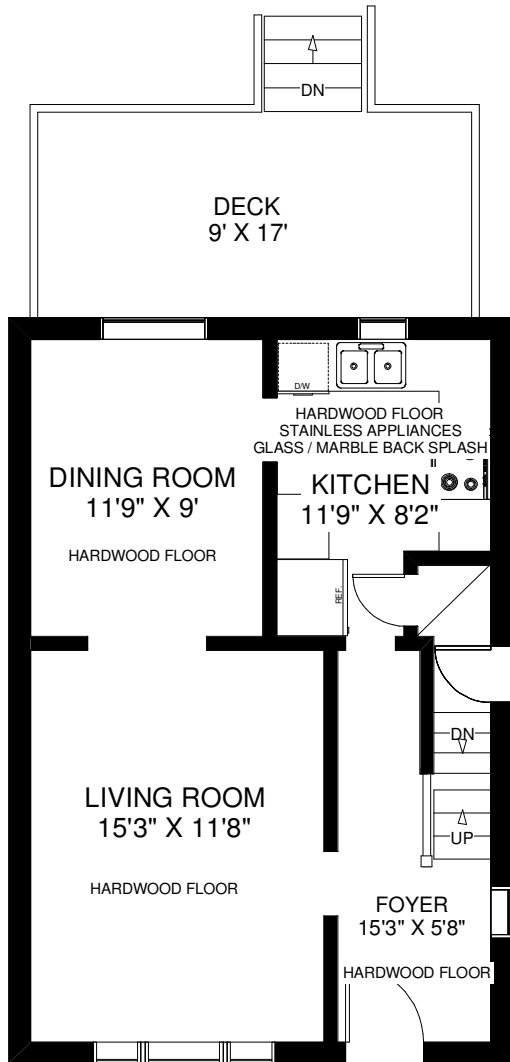

486 JANE STREET

THE JULIE KINNEAR TEAM
Sales Representatives
Keller Williams Neighbourhood Realty
(416) 236-1392

MAIN FLOOR
 APPROXIMATELY 550 SQ FT

SECOND FLOOR
 APPROXIMATELY 550 SQ FT

LOWER FLOOR
 APPROXIMATELY 675 SQ FT

Note: Measurements & Calculations are approximate. Provided as a guideline only