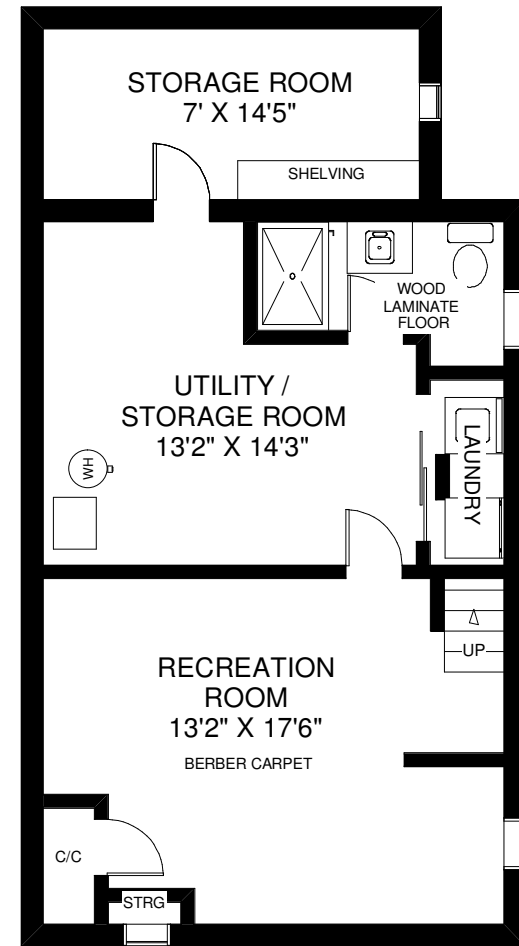

486 JANE STREET

THE JULIE KINNEAR TEAM
Sales Representatives
Keller Williams Neighbourhood Realty
(416) 236-1392

MAIN FLOOR
 APPROXIMATELY 550 SQ FT

SECOND FLOOR
 APPROXIMATELY 550 SQ FT

LOWER FLOOR
 APPROXIMATELY 675 SQ FT

Note: Measurements & Calculations are approximate. Provided as a guideline only