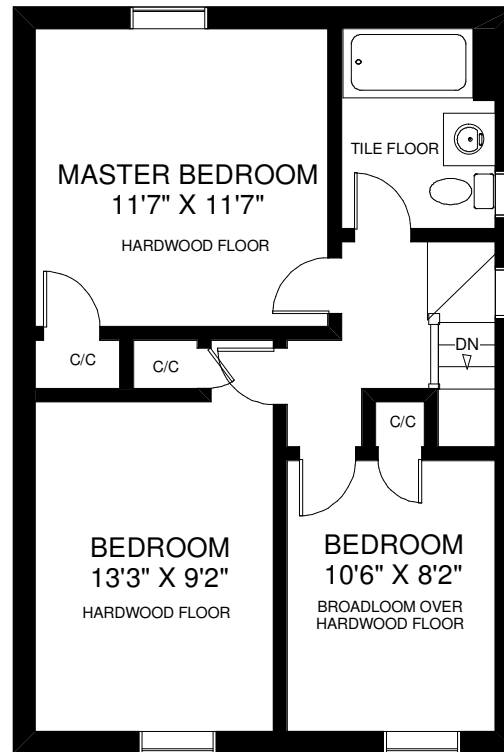

486 JANE STREET

THE JULIE KINNEAR TEAM
Sales Representatives
Keller Williams Neighbourhood Realty
(416) 236-1392

MAIN FLOOR
 APPROXIMATELY 550 SQ FT

SECOND FLOOR
 APPROXIMATELY 550 SQ FT

LOWER FLOOR
 APPROXIMATELY 675 SQ FT

Note: Measurements & Calculations are approximate. Provided as a guideline only