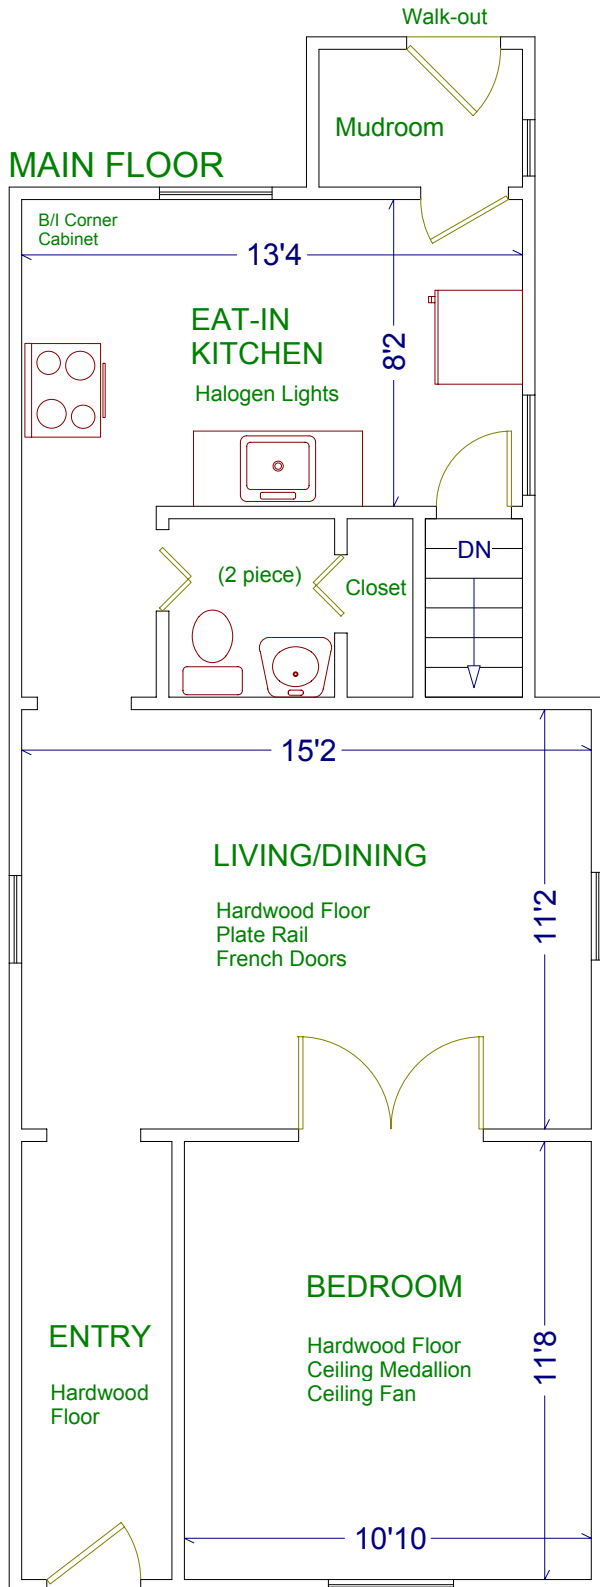

48 PRISCILLA AVENUE

JULIE KINNEAR

Sales Representative

(416) 762-8255

Royal LePage Real Estate
Services Ltd.

Please note: Measurements may not
be 100% accurate. Floor plans are
provided for convenience and are to
be used as a guideline only.