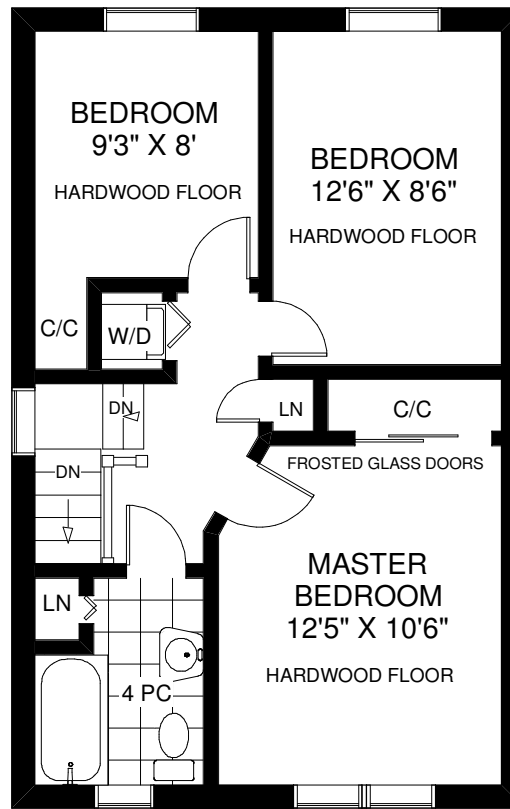

# 49 HERTLE AVENUE

**THE JULIE KINNEAR TEAM**  
**Royal LePage Real Estate Services Ltd.,**  
**Brokerage**  
**(416) 762-8255**

SECOND FLOOR

LOWER FLOOR

Note: Measurements & Calculations are approximate. Provided as a guideline only.