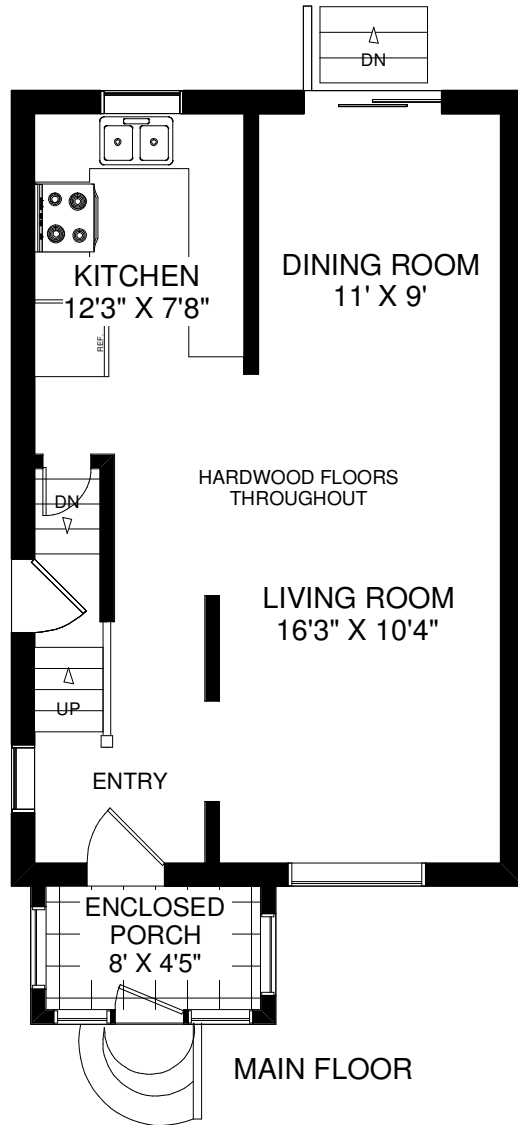

# 49 HERTLE AVENUE

**THE JULIE KINNEAR TEAM**  
**Royal LePage Real Estate Services Ltd.,**  
**Brokerage**  
**(416) 762-8255**

SECOND FLOOR

LOWER FLOOR

Note: Measurements & Calculations are approximate. Provided as a guideline only.