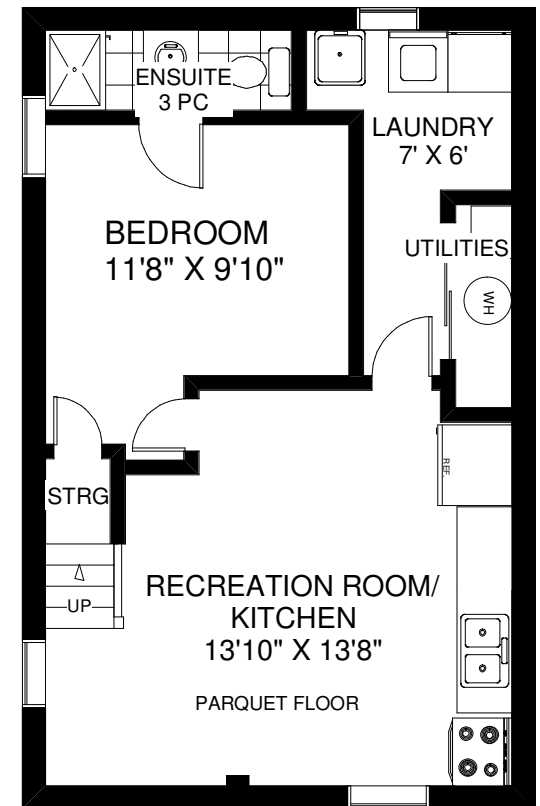

# 49 HERTLE AVENUE

**THE JULIE KINNEAR TEAM**  
**Royal LePage Real Estate Services Ltd.,**  
**Brokerage**  
**(416) 762-8255**

SECOND FLOOR

LOWER FLOOR

Note: Measurements & Calculations are approximate. Provided as a guideline only.