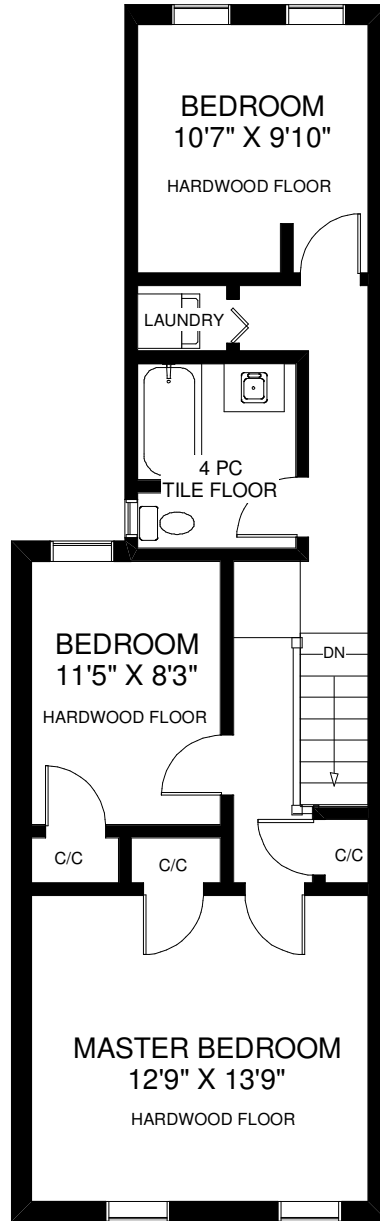

49 WRIGHT AVENUE

THE JULIE KINNEAR TEAM
Royal LePage Real Estate Services Ltd., Brokerage
(416) 762-8255

MAIN FLOOR
APPROXIMATELY 710 SQ FT

SECOND FLOOR
APPROXIMATELY 710 SQ FT

LOWER FLOOR
APPROXIMATELY 590 SQ FT

Note: Measurements & Calculations are approximate.
Provided as a guideline only.