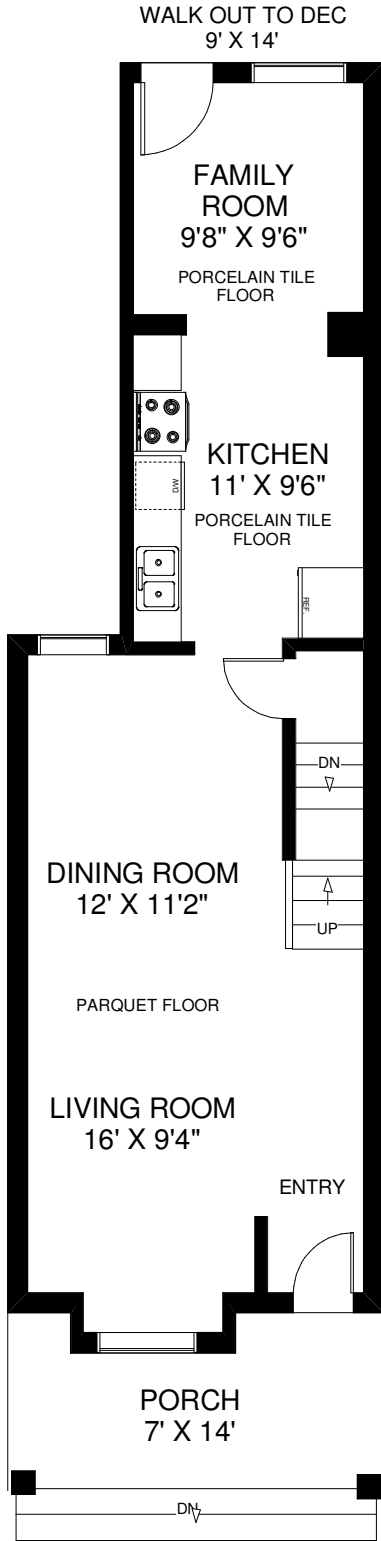

49 WRIGHT AVENUE

THE JULIE KINNEAR TEAM
Royal LePage Real Estate Services Ltd., Brokerage
(416) 762-8255

MAIN FLOOR
APPROXIMATELY 710 SQ FT

SECOND FLOOR
APPROXIMATELY 710 SQ FT

LOWER FLOOR
APPROXIMATELY 590 SQ FT

Note: Measurements & Calculations are approximate.
Provided as a guideline only.