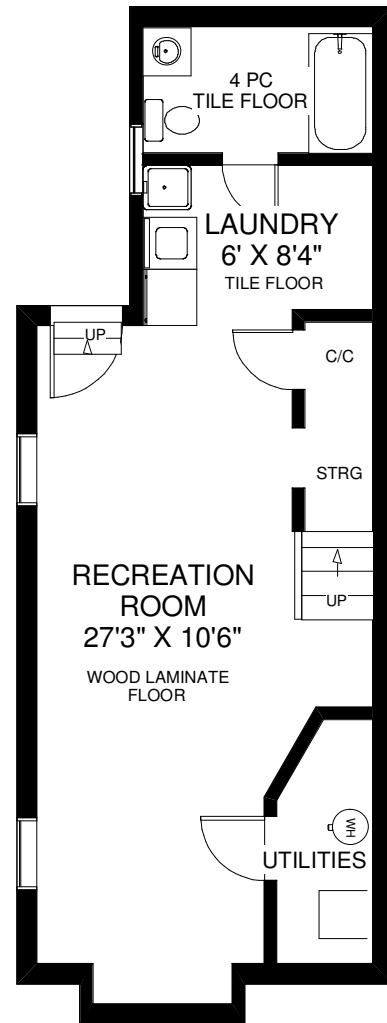

49 WRIGHT AVENUE

THE JULIE KINNEAR TEAM
Royal LePage Real Estate Services Ltd., Brokerage
(416) 762-8255

MAIN FLOOR
APPROXIMATELY 710 SQ FT

SECOND FLOOR
APPROXIMATELY 710 SQ FT

LOWER FLOOR
APPROXIMATELY 590 SQ FT

Note: Measurements & Calculations are approximate.
Provided as a guideline only.