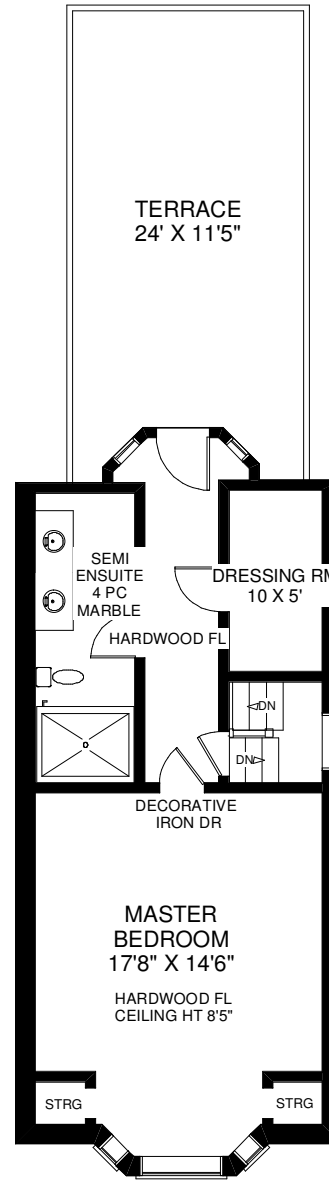

# 5 LINDEN STREET

**THE JULIE KINNEAR TEAM**  
 Royal LePage Real Estate Services Ltd., Brokerage  
 (416) 762-8255

Note: Measurements & Calculations are approximate. Provided as a guideline only.