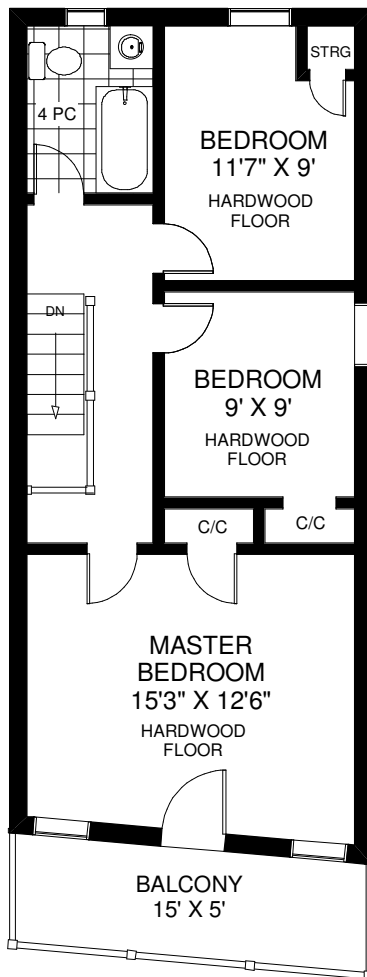

WALK DN TO PATIO

MAIN FLOOR
APPROXIMATELY 860 SQ FT

50 MARIA STREET

THE JULIE KINNEAR TEAM
Royal LePage Real Estate Services Ltd., Brokerage
(416) 762-8255

SECOND FLOOR
APPROXIMATELY 670 SQ FT

LOWER FLOOR
APPROXIMATELY 860 SQ FT

Note: Measurements & Calculations are approximate. Provided as a guideline only.