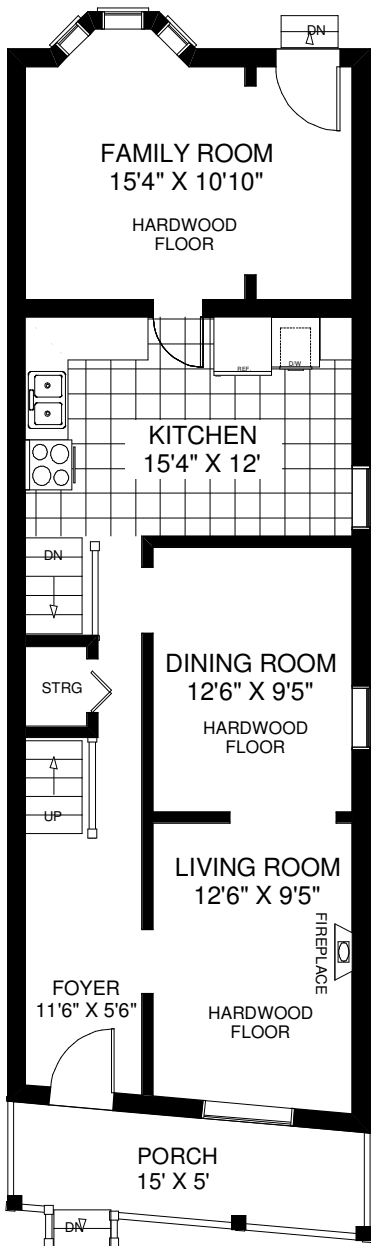

WALK DN TO PATIO

MAIN FLOOR
APPROXIMATELY 860 SQ FT

50 MARIA STREET

THE JULIE KINNEAR TEAM
Royal LePage Real Estate Services Ltd., Brokerage
(416) 762-8255

SECOND FLOOR
APPROXIMATELY 670 SQ FT

LOWER FLOOR
APPROXIMATELY 860 SQ FT

Note: Measurements & Calculations are approximate. Provided as a guideline only.