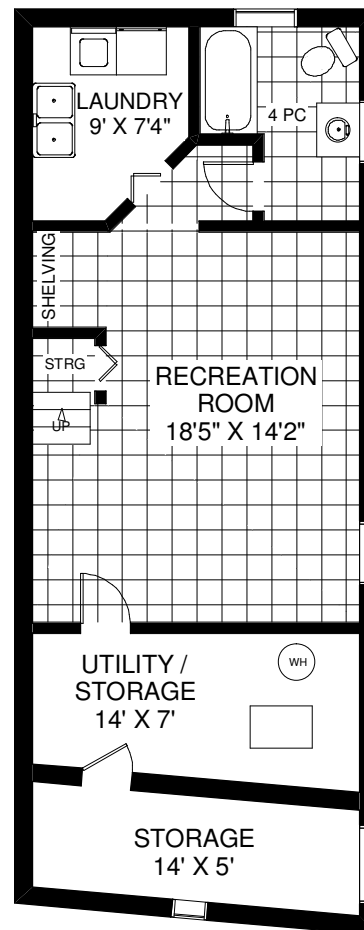

WALK DN TO PATIO

MAIN FLOOR
APPROXIMATELY 860 SQ FT

50 MARIA STREET

THE JULIE KINNEAR TEAM
Royal LePage Real Estate Services Ltd., Brokerage
(416) 762-8255

SECOND FLOOR
APPROXIMATELY 670 SQ FT

LOWER FLOOR
APPROXIMATELY 860 SQ FT

Note: Measurements & Calculations are approximate. Provided as a guideline only.