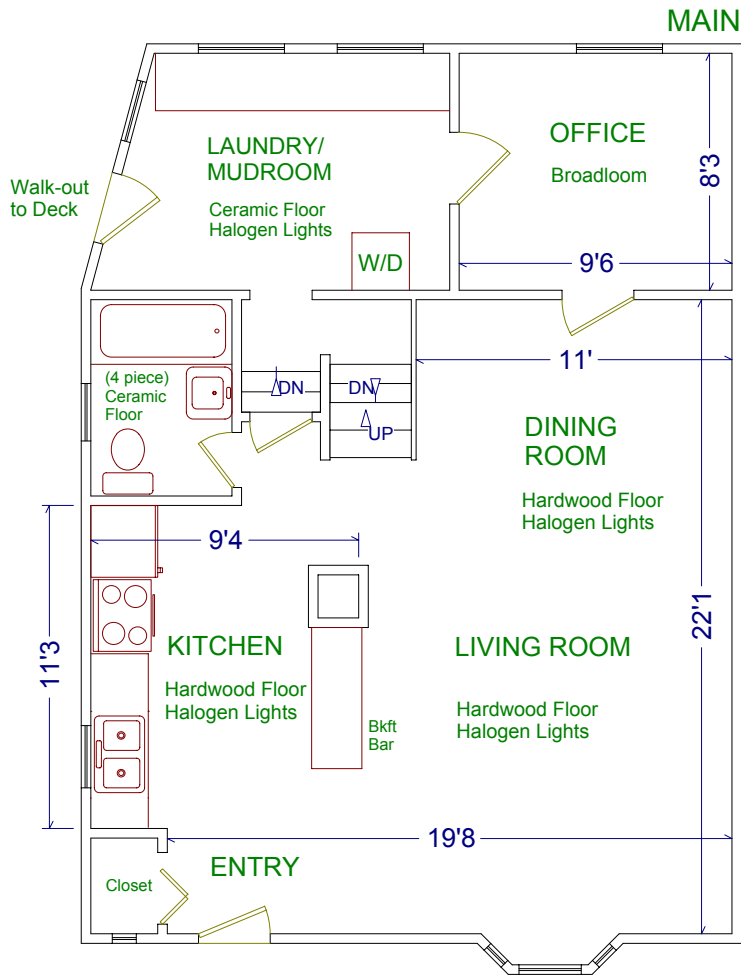

50 SOUTH KINGSWAY

JULIE KINNEAR

Sales Representative

(416) 762-8255

Royal LePage Real Estate
 Services Ltd., Brokerage

Please note: Measurements may not be 100% accurate. Floor plans are provided for convenience and are to be used as a guideline only.