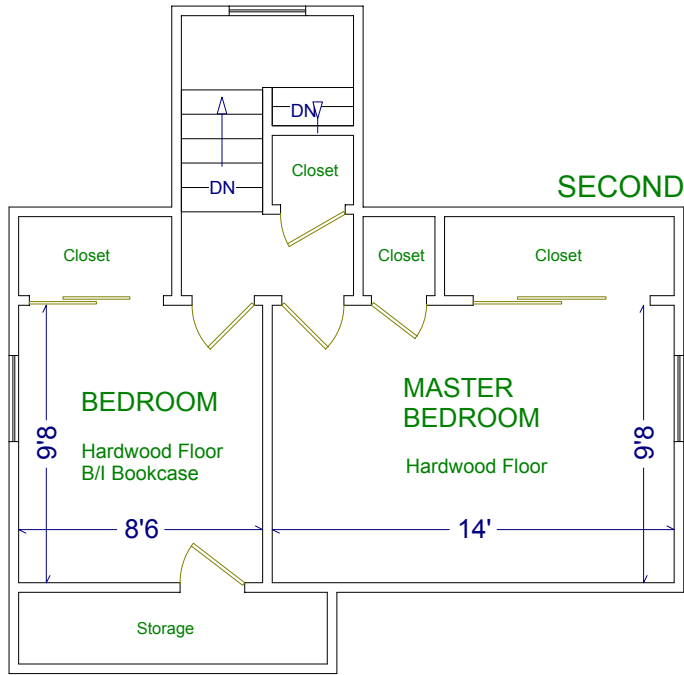

50 SOUTH KINGSWAY

JULIE KINNEAR

Sales Representative

(416) 762-8255

Royal LePage Real Estate
 Services Ltd., Brokerage

Please note: Measurements may not be 100% accurate. Floor plans are provided for convenience and are to be used as a guideline only.