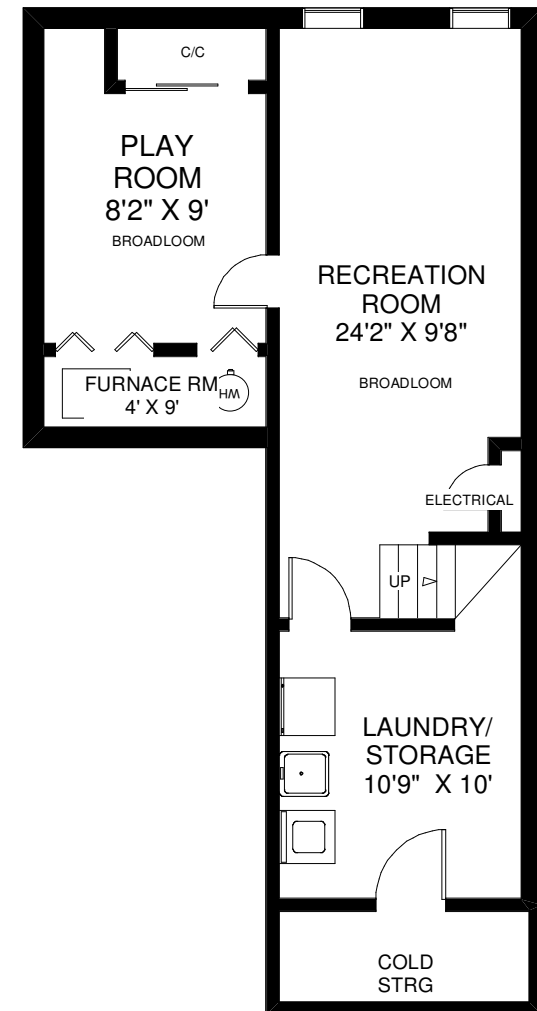

52 MOOREFIELD DRIVE

THE JULIE KINNEAR TEAM
 Sales Representatives
 Keller Williams Neighbourhood Realty
 (416) 236-1392

WALK OUT TO
 STONE PATIO

MAIN FLOOR
 APPROXIMATELY 585 SQ FT

SECOND FLOOR
 APPROXIMATELY 770 SQ FT

LOWER FLOOR
 APPROXIMATELY 630 SQ FT

Note: Measurements & Calculations are approximate. Provided as a guideline only.