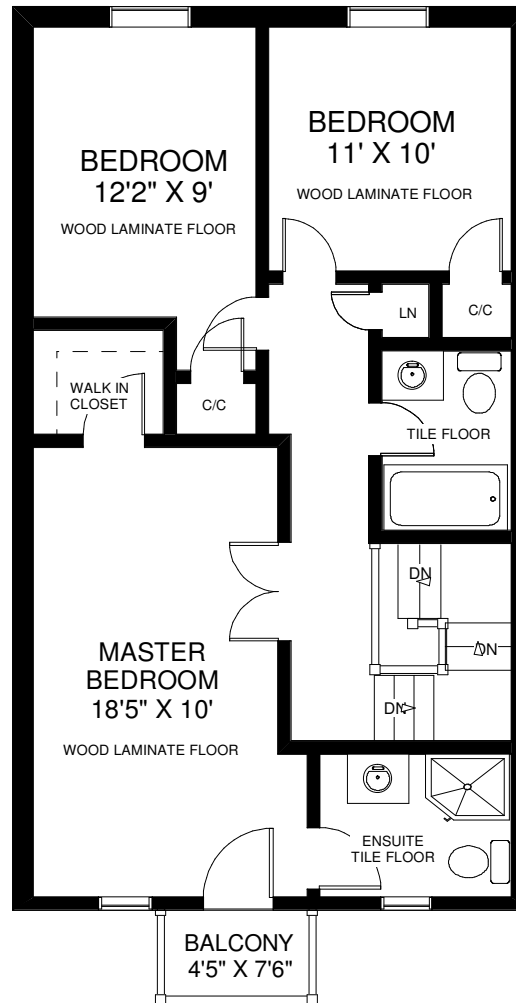

52 MOOREFIELD DRIVE

THE JULIE KINNEAR TEAM
 Sales Representatives
 Keller Williams Neighbourhood Realty
 (416) 236-1392

WALK OUT TO
 STONE PATIO

MAIN FLOOR
 APPROXIMATELY 585 SQ FT

SECOND FLOOR
 APPROXIMATELY 770 SQ FT

LOWER FLOOR
 APPROXIMATELY 630 SQ FT

Note: Measurements & Calculations are approximate. Provided as a guideline only.