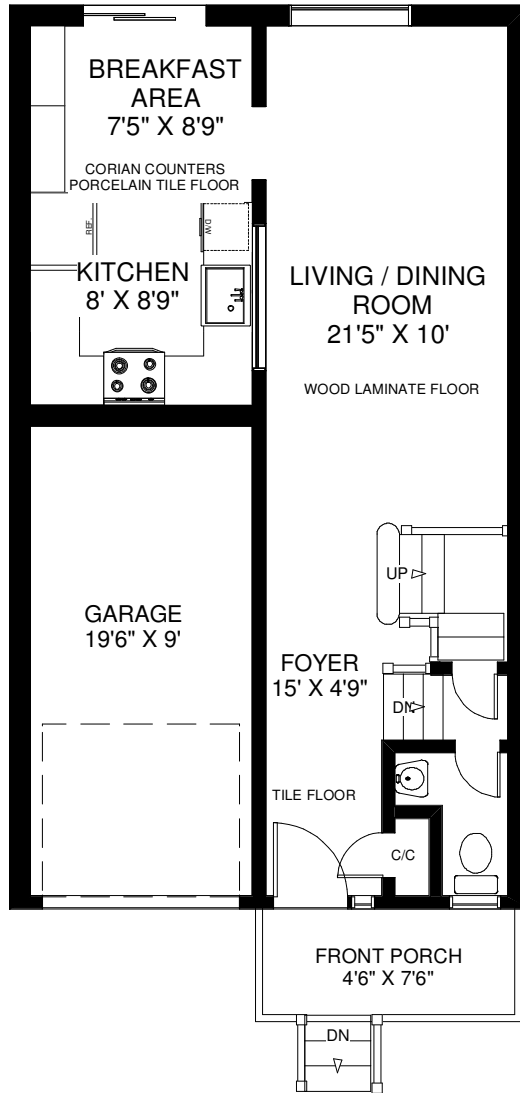

52 MOOREFIELD DRIVE

THE JULIE KINNEAR TEAM
 Sales Representatives
 Keller Williams Neighbourhood Realty
 (416) 236-1392

WALK OUT TO
 STONE PATIO

MAIN FLOOR
 APPROXIMATELY 585 SQ FT

SECOND FLOOR
 APPROXIMATELY 770 SQ FT

LOWER FLOOR
 APPROXIMATELY 630 SQ FT

Note: Measurements & Calculations are approximate. Provided as a guideline only.