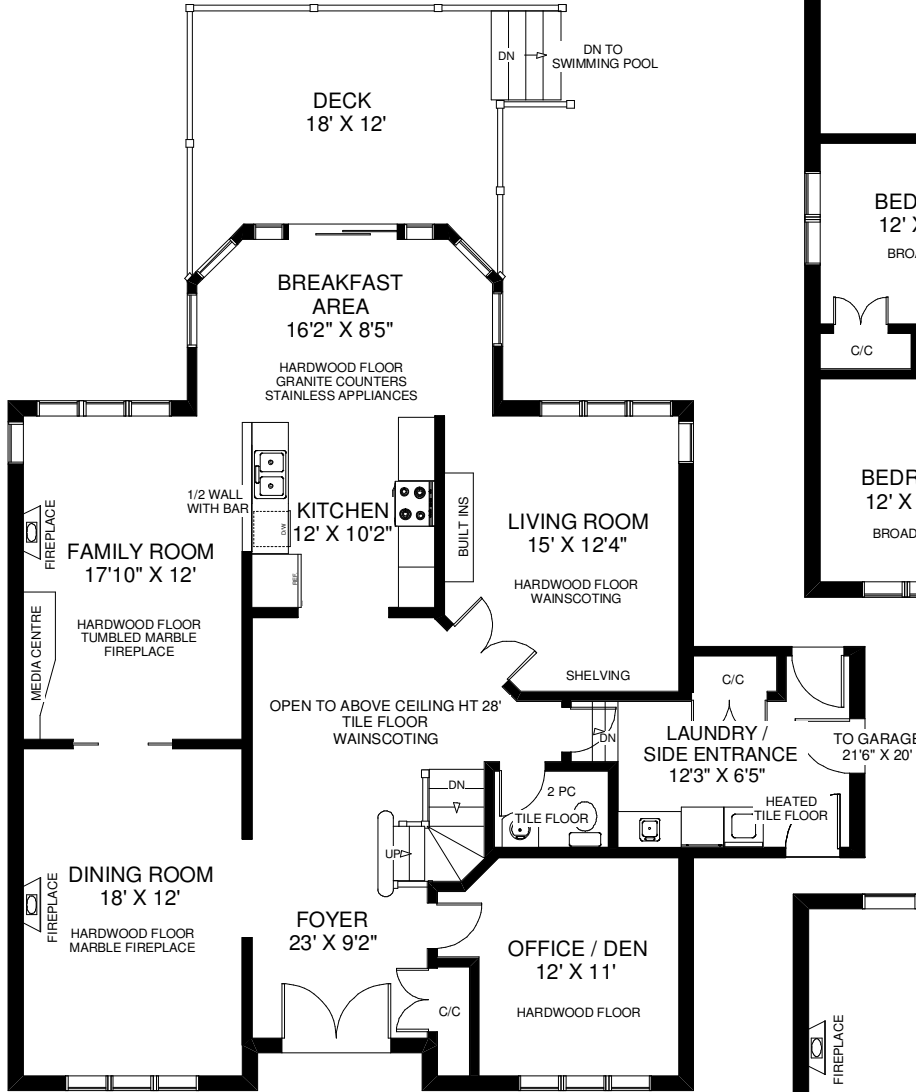

54 BYWOOD DRIVE

THE JULIE KINNEAR TEAM
Royal LePage Real Estate Services Ltd., Brokerage
(416) 762-8255

MAIN LEVEL
 APPROXIMATELY 1,670 SQ FT

Note: Measurements & Calculations are approximate.
 Provided as a guideline only.

LOWER LEVEL
 APPROXIMATELY 1,660 SQ FT

SECOND FLOOR
 APPROXIMATELY 1,570 SQ FT