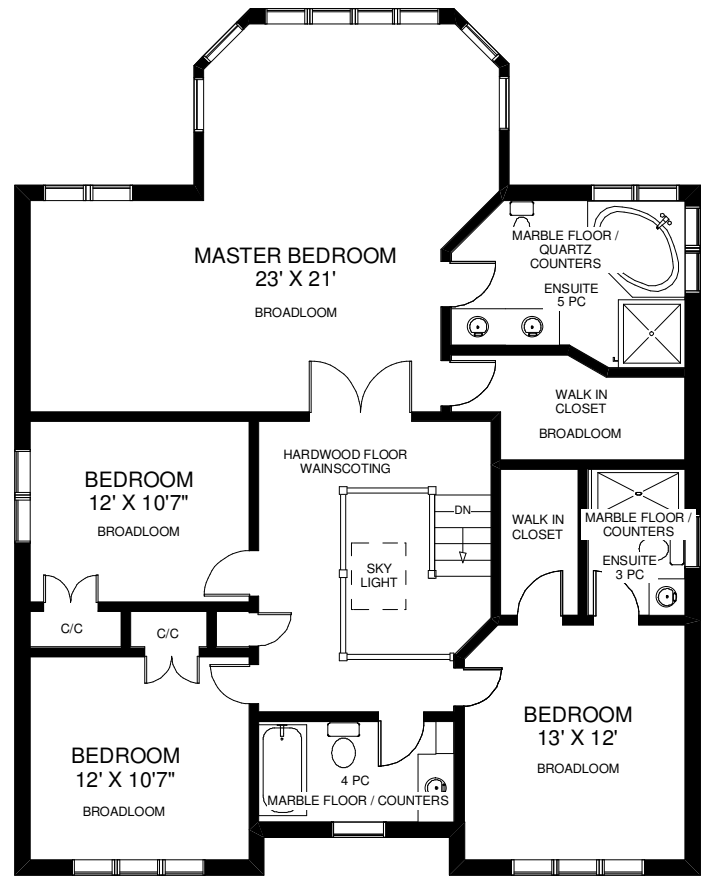

54 BYWOOD DRIVE

THE JULIE KINNEAR TEAM
Royal LePage Real Estate Services Ltd., Brokerage
(416) 762-8255

MAIN LEVEL
 APPROXIMATELY 1,670 SQ FT

Note: Measurements & Calculations are approximate.
 Provided as a guideline only.

LOWER LEVEL
 APPROXIMATELY 1,660 SQ FT

SECOND FLOOR
 APPROXIMATELY 1,570 SQ FT