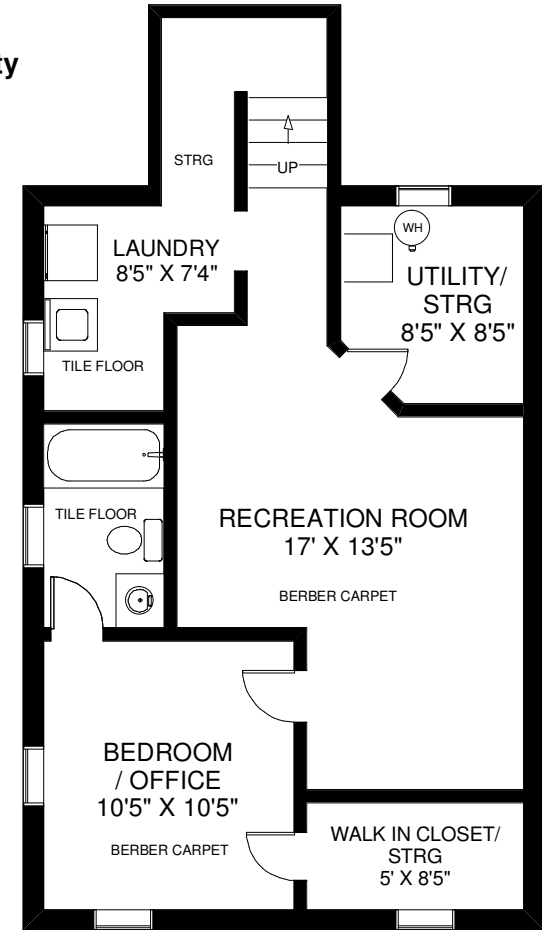

54 RUNNYMEDE ROAD

THE JULIE KINNEAR TEAM
Keller Williams Neighbourhood Realty
(416) 236-1392

Note: Measurements & Calculations are approximate. Provided as a guideline only.