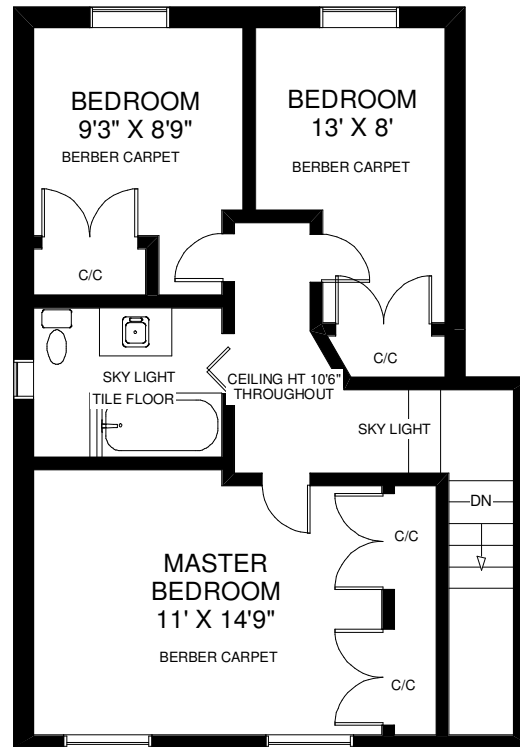

54 RUNNYMEDE ROAD

THE JULIE KINNEAR TEAM
Keller Williams Neighbourhood Realty
(416) 236-1392

Note: Measurements & Calculations are approximate. Provided as a guideline only.