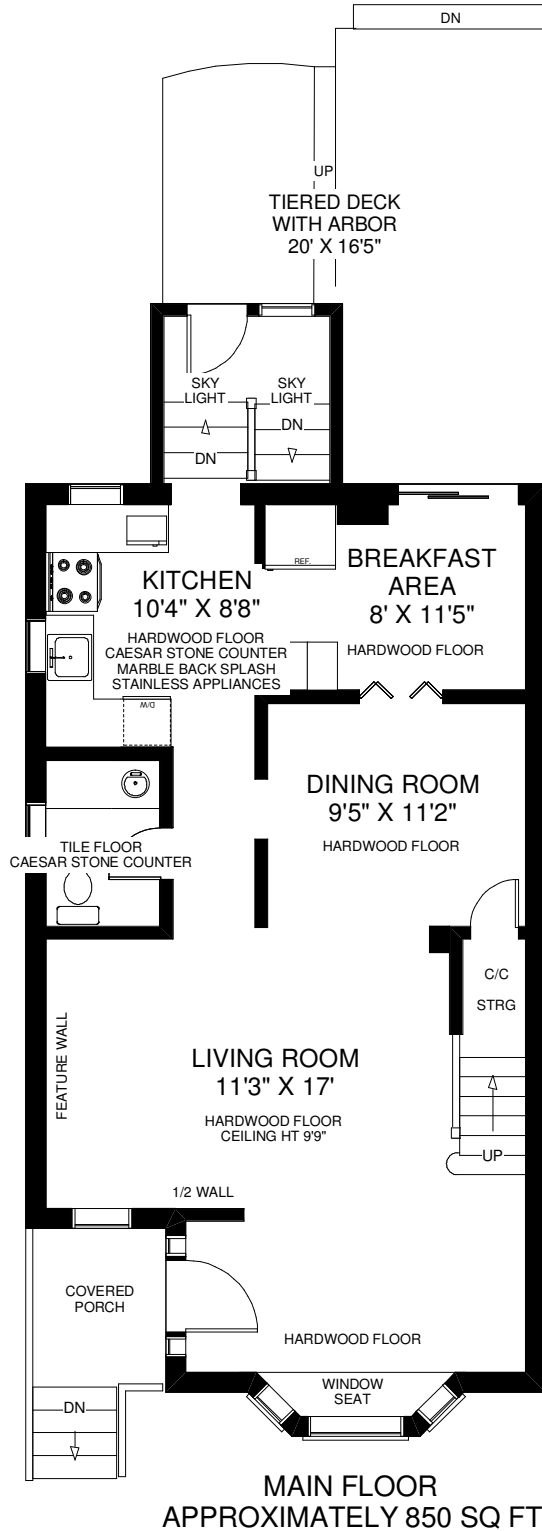

54 RUNNYMEDE ROAD

THE JULIE KINNEAR TEAM
Keller Williams Neighbourhood Realty
(416) 236-1392

Note: Measurements & Calculations are approximate. Provided as a guideline only.