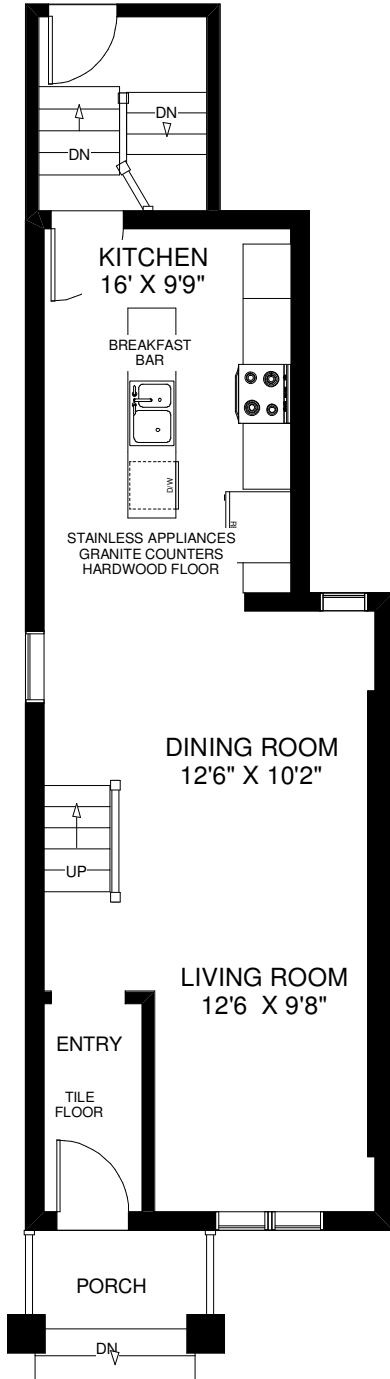

55 FAIRVIEW AVENUE

THE JULIE KINNEAR TEAM
Sales Representatives
Keller Williams Neighbourhood Realty
(416) 236-1392

CEILING HT 9'

MAIN FLOOR
APPROXIMATELY 650 SQ FT

CEILING HT 8'

SECOND FLOOR
APPROXIMATELY 650 SQ FT

LOWER FLOOR
APPROXIMATELY 650 SQ FT

Note: Measurements & Calculations are approximate. Provided as a guideline only.