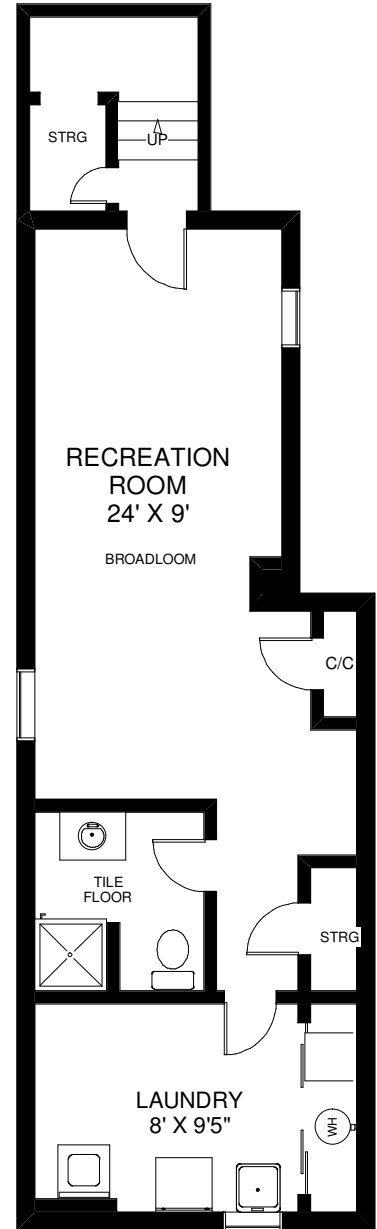

55 FAIRVIEW AVENUE

THE JULIE KINNEAR TEAM
Sales Representatives
Keller Williams Neighbourhood Realty
(416) 236-1392

CEILING HT 9'

MAIN FLOOR
APPROXIMATELY 650 SQ FT

CEILING HT 8'

SECOND FLOOR
APPROXIMATELY 650 SQ FT

LOWER FLOOR
APPROXIMATELY 650 SQ FT

Note: Measurements & Calculations are approximate. Provided as a guideline only.