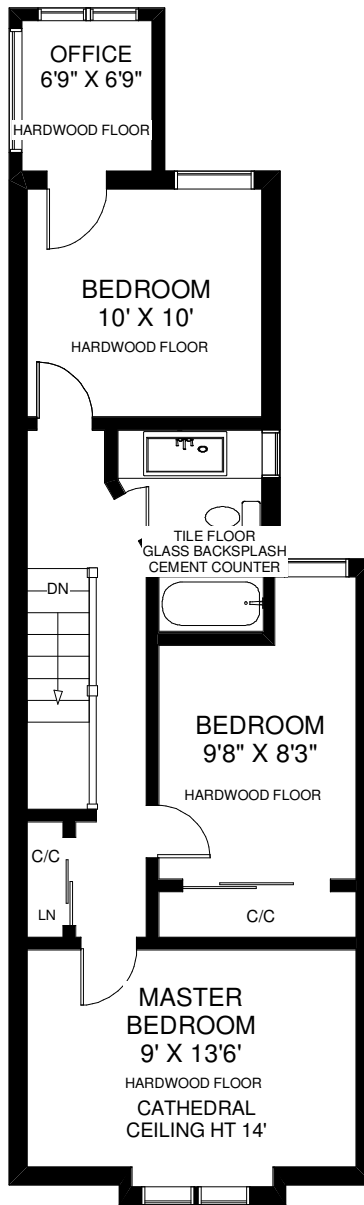

55 FAIRVIEW AVENUE

THE JULIE KINNEAR TEAM
Sales Representatives
Keller Williams Neighbourhood Realty
(416) 236-1392

CEILING HT 9'

MAIN FLOOR
APPROXIMATELY 650 SQ FT

CEILING HT 8'

SECOND FLOOR
APPROXIMATELY 650 SQ FT

LOWER FLOOR
APPROXIMATELY 650 SQ FT

Note: Measurements & Calculations are approximate. Provided as a guideline only.