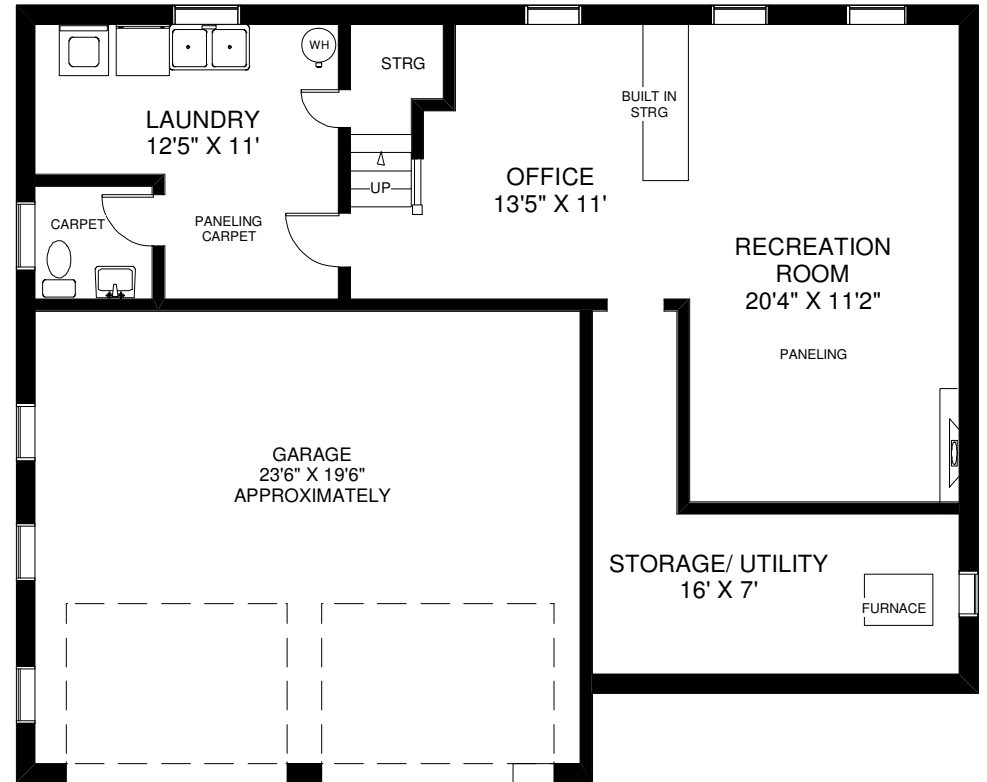

# 55 KIRK BRADDEN ROAD EAST

THE JULIE KINNEAR TEAM  
Sales Representatives  
Keller Williams Co-Evaluation Realty  
(416) 236-1392

MAIN FLOOR  
APPROXIMATELY 1,350 SQ FT

LOWER FLOOR  
APPROXIMATELY 850 SQ FT

Note: Measurements & Calculations are approximate. Provided as a guideline only.