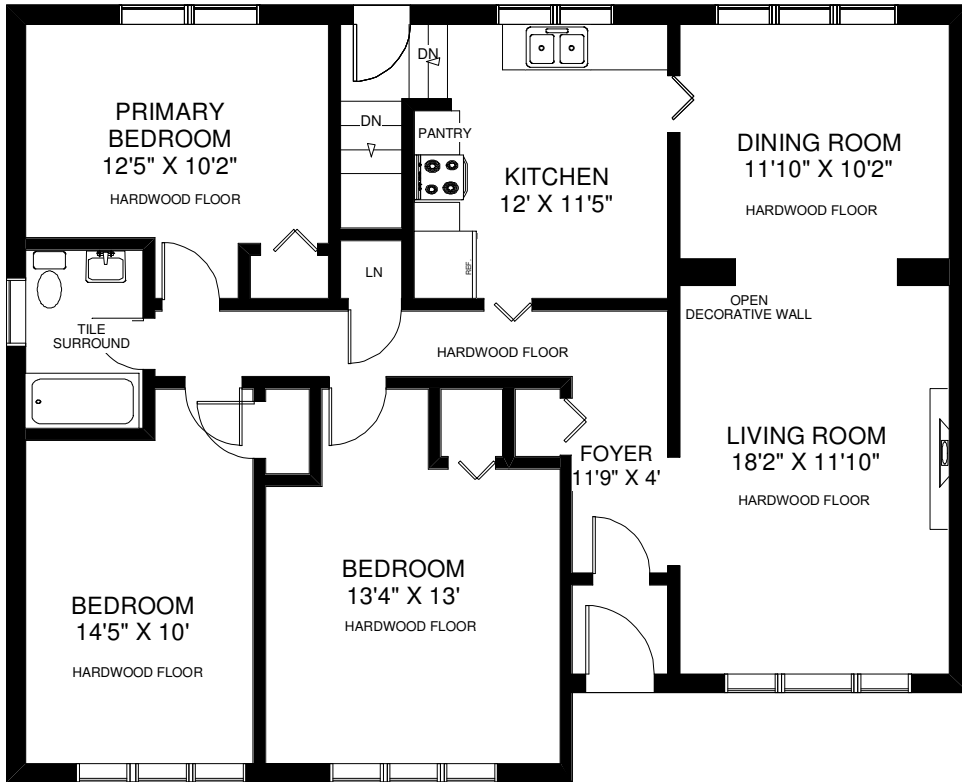

# 55 KIRK BRADDEN ROAD EAST

THE JULIE KINNEAR TEAM  
Sales Representatives  
Keller Williams Co-Evaluation Realty  
(416) 236-1392

MAIN FLOOR  
APPROXIMATELY 1,350 SQ FT

LOWER FLOOR  
APPROXIMATELY 850 SQ FT

Note: Measurements & Calculations are approximate. Provided as a guideline only.