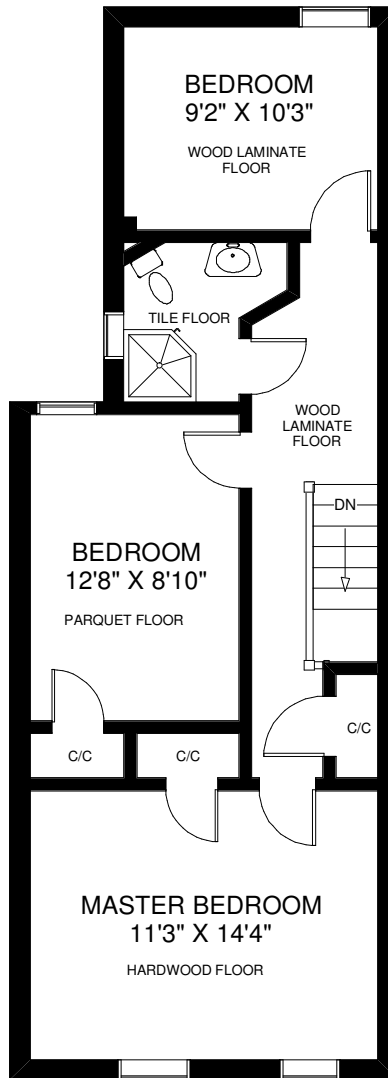

# 556 CONCORD AVENUE

THE JULIE KINNEAR TEAM  
 SALES REPRESENTATIVES  
 Keller Williams Neighbourhood Realty  
 (416) 236-1392

**MAIN FLOOR**  
APPROXIMATELY 650 SQ FT

**SECOND FLOOR**  
APPROXIMATELY 650 SQ FT

**SECOND FLOOR**  
APPROXIMATELY 650 SQ FT

Note: Measurements & Calculations are approximate.  
 Provided as a guideline only.