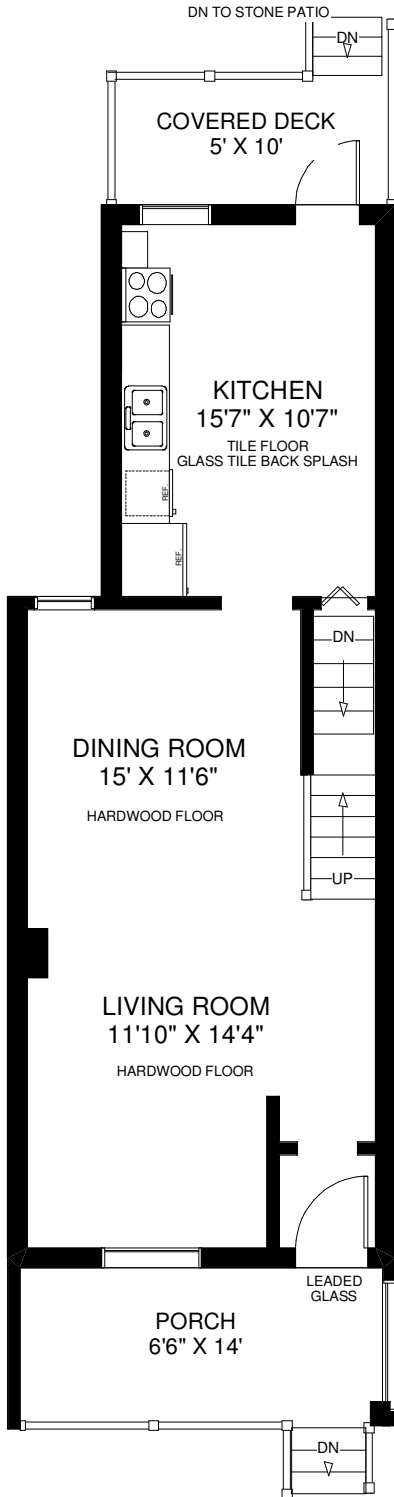

# 556 CONCORD AVENUE

THE JULIE KINNEAR TEAM  
 SALES REPRESENTATIVES  
 Keller Williams Neighbourhood Realty  
 (416) 236-1392

**MAIN FLOOR**  
APPROXIMATELY 650 SQ FT

**SECOND FLOOR**  
APPROXIMATELY 650 SQ FT

**SECOND FLOOR**  
APPROXIMATELY 650 SQ FT

Note: Measurements & Calculations are approximate.  
 Provided as a guideline only.