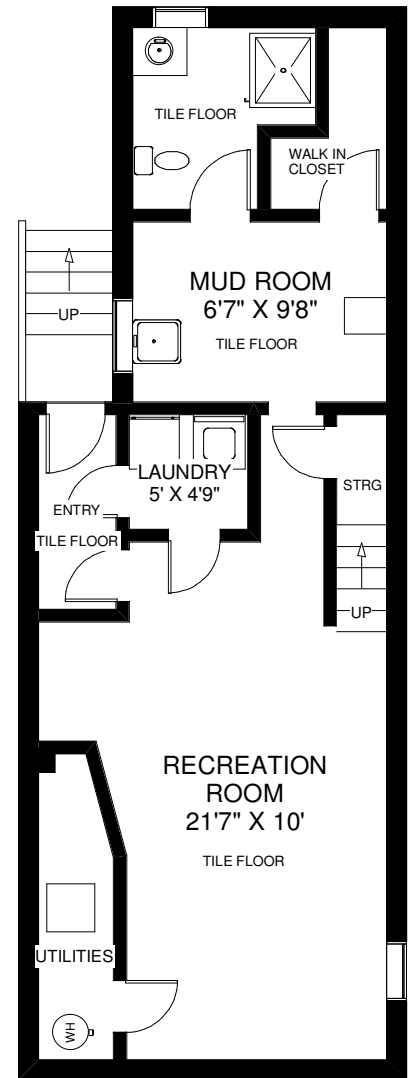

# 556 CONCORD AVENUE

THE JULIE KINNEAR TEAM  
 SALES REPRESENTATIVES  
 Keller Williams Neighbourhood Realty  
 (416) 236-1392

**MAIN FLOOR**  
APPROXIMATELY 650 SQ FT

**SECOND FLOOR**  
APPROXIMATELY 650 SQ FT

**SECOND FLOOR**  
APPROXIMATELY 650 SQ FT

Note: Measurements & Calculations are approximate.  
 Provided as a guideline only.