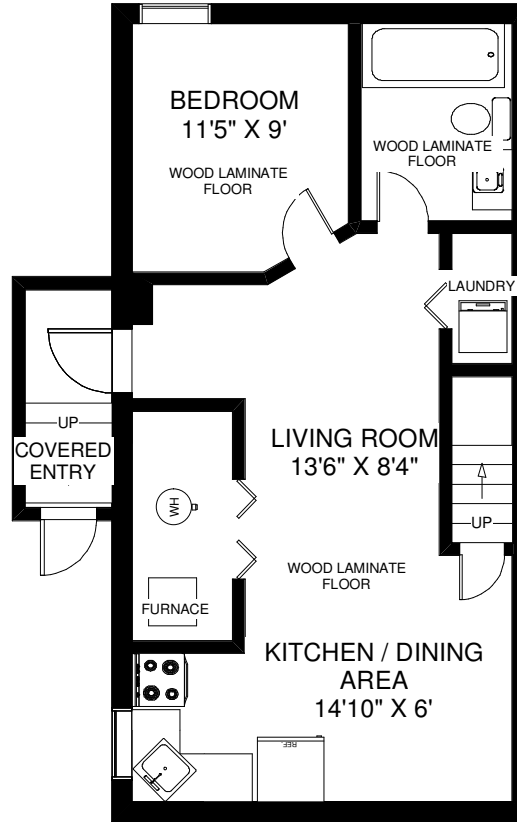

560 INDIAN GROVE

THE JULIE KINNEAR TEAM
Sales Representatives
Keller Williams Neighbourhood Realty
(416) 236-1392

MAIN FLOOR
APPROXIMATELY 700 SQ FT

LOWER FLOOR
APPROXIMATELY 600 SQ FT

SECOND FLOOR
APPROXIMATELY 600 SQ FT

THIRD FLOOR
APPROXIMATELY 600 SQ FT

Note: Measurements & Calculations are approximate. Provided as a guideline only.