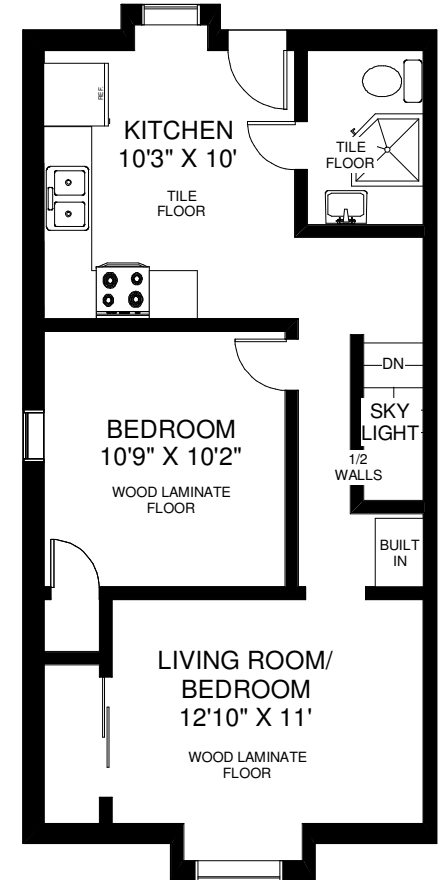

560 INDIAN GROVE

THE JULIE KINNEAR TEAM
Sales Representatives
Keller Williams Neighbourhood Realty
(416) 236-1392

MAIN FLOOR
APPROXIMATELY 700 SQ FT

LOWER FLOOR
APPROXIMATELY 600 SQ FT

SECOND FLOOR
APPROXIMATELY 600 SQ FT

THIRD FLOOR
APPROXIMATELY 600 SQ FT

Note: Measurements & Calculations are approximate. Provided as a guideline only.