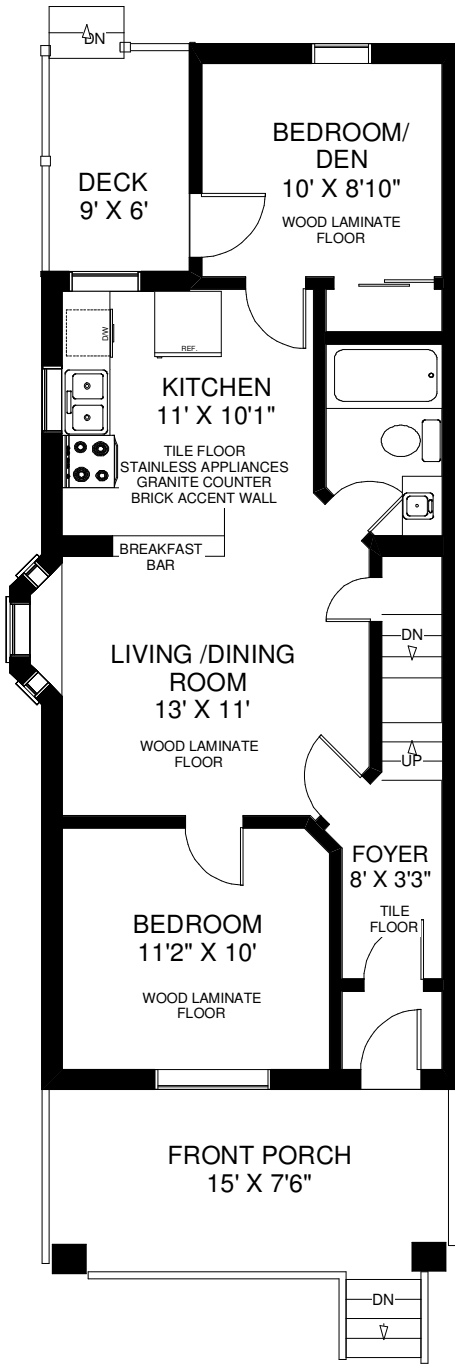

560 INDIAN GROVE

THE JULIE KINNEAR TEAM
Sales Representatives
Keller Williams Neighbourhood Realty
(416) 236-1392

MAIN FLOOR
APPROXIMATELY 700 SQ FT

LOWER FLOOR
APPROXIMATELY 600 SQ FT

SECOND FLOOR
APPROXIMATELY 600 SQ FT

THIRD FLOOR
APPROXIMATELY 600 SQ FT

Note: Measurements & Calculations are approximate. Provided as a guideline only.