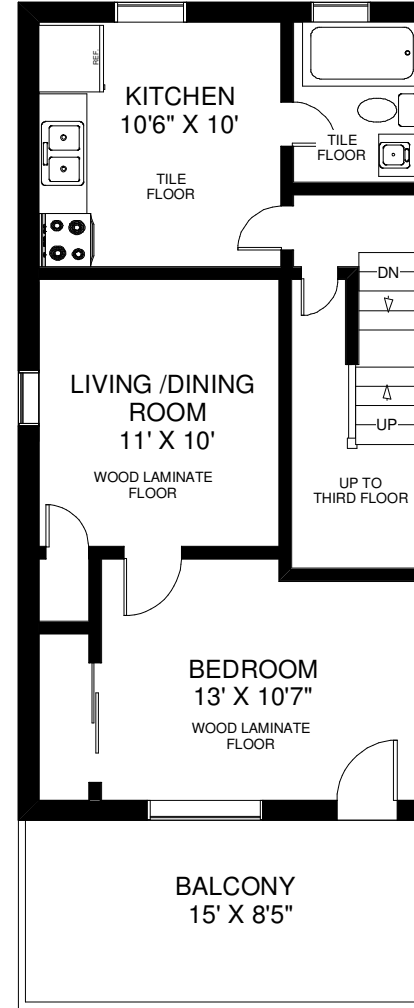

560 INDIAN GROVE

THE JULIE KINNEAR TEAM
Sales Representatives
Keller Williams Neighbourhood Realty
(416) 236-1392

MAIN FLOOR
APPROXIMATELY 700 SQ FT

LOWER FLOOR
APPROXIMATELY 600 SQ FT

SECOND FLOOR
APPROXIMATELY 600 SQ FT

THIRD FLOOR
APPROXIMATELY 600 SQ FT

Note: Measurements & Calculations are approximate. Provided as a guideline only.