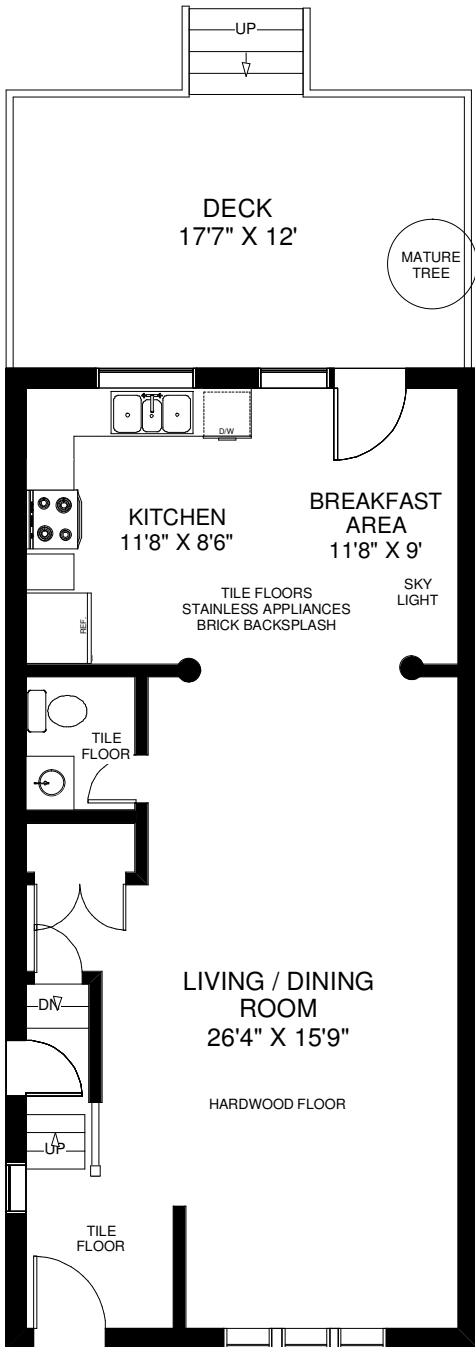

570 RUNNYMEDE ROAD

THE JULIE KINNEAR TEAM
Sales Representatives
Keller Williams Neighbourhood Realty
(416) 236-1392

MAIN FLOOR
APPROXIMATELY 800 SQ FT

SECOND FLOOR
APPROXIMATELY 600 SQ FT

LOWER FLOOR
APPROXIMATELY 550 SQ FT

Note: Measurements & Calculations are approximate. Provided as a guideline only.