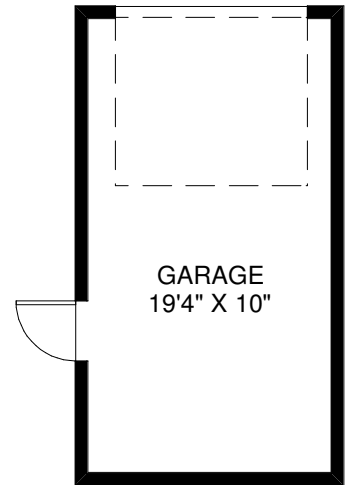

570 RUNNYMEDE ROAD

THE JULIE KINNEAR TEAM
Sales Representatives
Keller Williams Neighbourhood Realty
(416) 236-1392

MAIN FLOOR
APPROXIMATELY 800 SQ FT

SECOND FLOOR
APPROXIMATELY 600 SQ FT

LOWER FLOOR
APPROXIMATELY 550 SQ FT

Note: Measurements & Calculations are approximate. Provided as a guideline only.