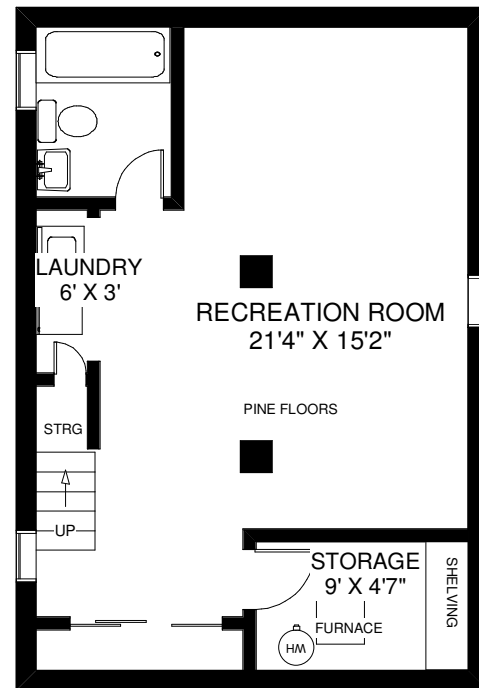

570 RUNNYMEDE ROAD

THE JULIE KINNEAR TEAM
Sales Representatives
Keller Williams Neighbourhood Realty
(416) 236-1392

MAIN FLOOR
APPROXIMATELY 800 SQ FT

SECOND FLOOR
APPROXIMATELY 600 SQ FT

LOWER FLOOR
APPROXIMATELY 550 SQ FT

Note: Measurements & Calculations are approximate. Provided as a guideline only.