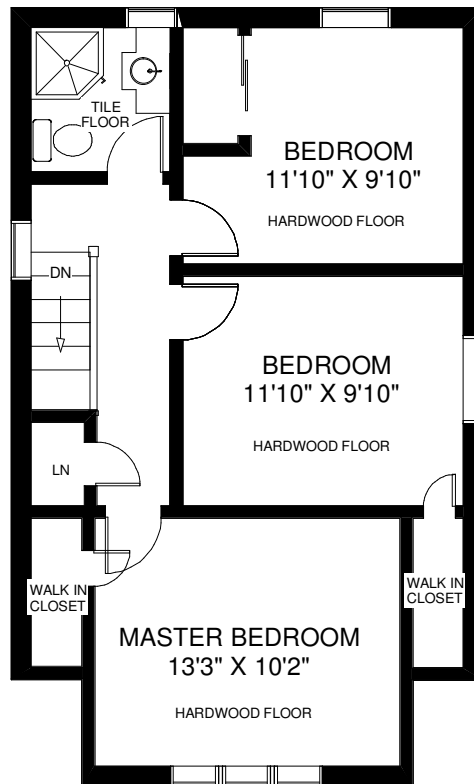

570 RUNNYMEDE ROAD

THE JULIE KINNEAR TEAM
Sales Representatives
Keller Williams Neighbourhood Realty
(416) 236-1392

MAIN FLOOR
APPROXIMATELY 800 SQ FT

SECOND FLOOR
APPROXIMATELY 600 SQ FT

LOWER FLOOR
APPROXIMATELY 550 SQ FT

Note: Measurements & Calculations are approximate. Provided as a guideline only.