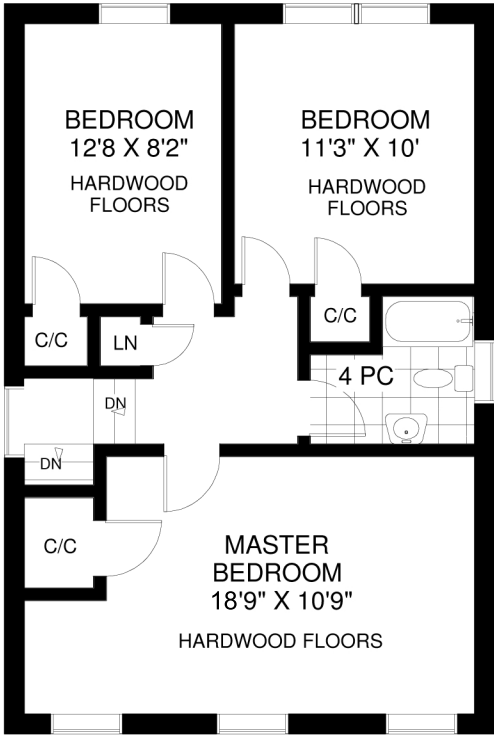

# 58 GLEN ECHO ROAD

**THE JULIE KINNEAR TEAM**  
**Royal LePage Real Estate Services Ltd.,**  
**Brokerage**  
**(416) 762-8255**

MAIN FLOOR

SECOND FLOOR

LOWER FLOOR

Note: Measurements & Calculations are approximate. Provided as a guideline only.