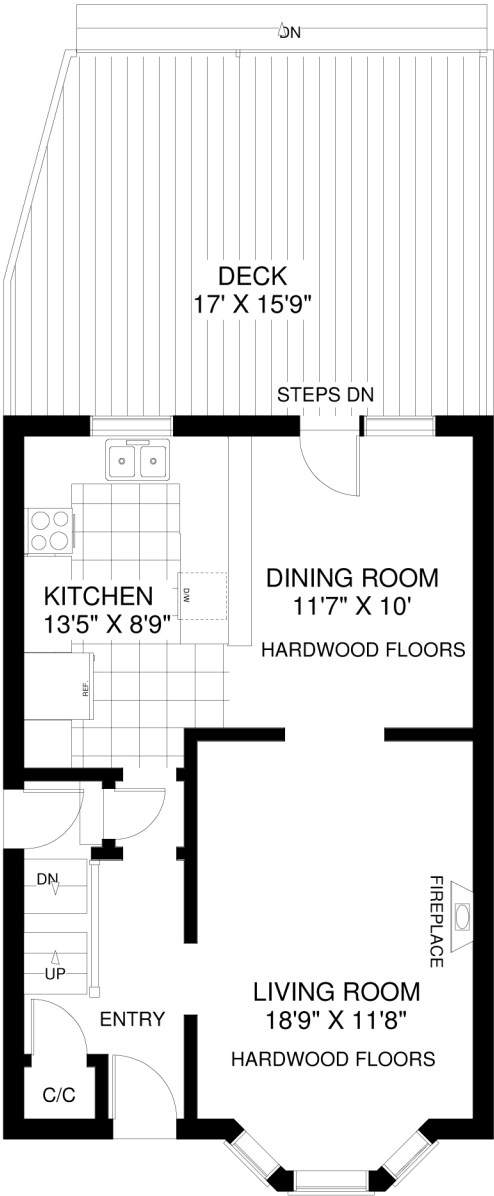

# 58 GLEN ECHO ROAD

**THE JULIE KINNEAR TEAM**  
**Royal LePage Real Estate Services Ltd.,**  
**Brokerage**  
**(416) 762-8255**

MAIN FLOOR

SECOND FLOOR

LOWER FLOOR

Note: Measurements & Calculations are approximate. Provided as a guideline only.