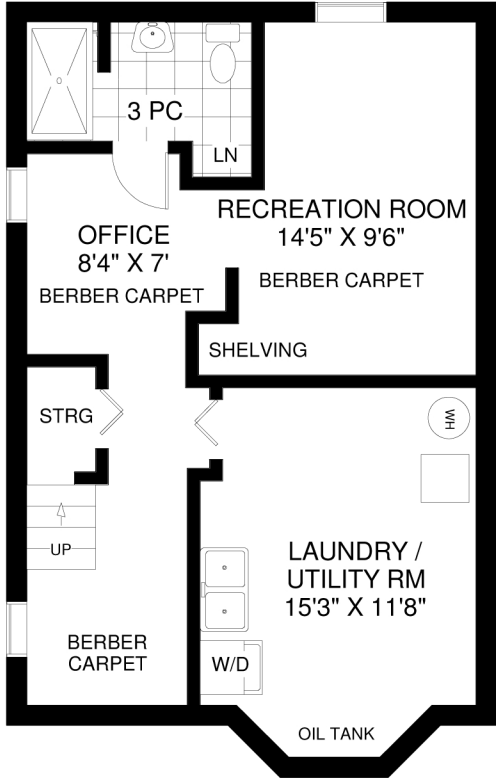

# 58 GLEN ECHO ROAD

**THE JULIE KINNEAR TEAM**  
**Royal LePage Real Estate Services Ltd.,**  
**Brokerage**  
**(416) 762-8255**

MAIN FLOOR

SECOND FLOOR

LOWER FLOOR

Note: Measurements & Calculations are approximate. Provided as a guideline only.