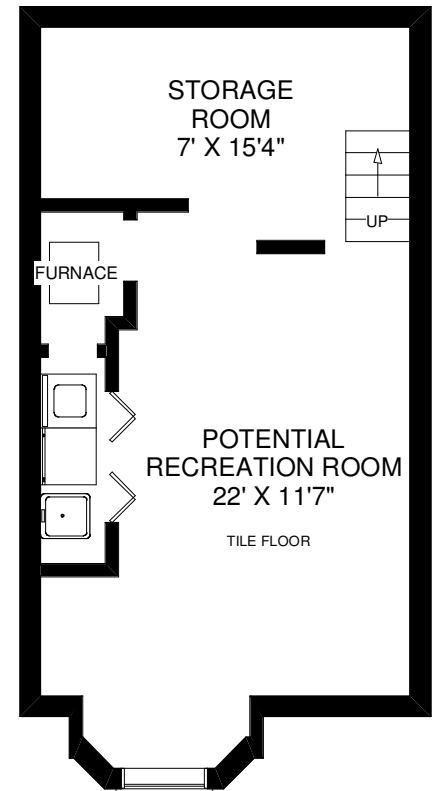

582 INDIAN GROVE

THE JULIE KINNEAR TEAM
Sales Representatives
Keller Williams Neighbourhood Realty
(416) 236-1392

WALK OUT TO PATIO

CEILING HT 9'9"

MAIN FLOOR
APPROXIMATELY 700 SQ FT

CEILING HT 9'

SECOND FLOOR
APPROXIMATELY 680 SQ FT

LOWER FLOOR
APPROXIMATELY 500 SQ FT

Note: Measurements & Calculations are approximate. Provided as a guideline only.