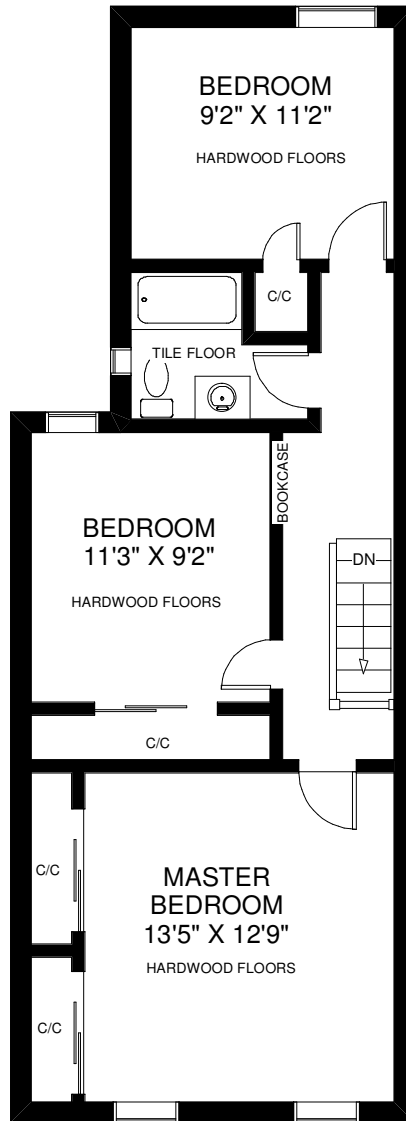

582 INDIAN GROVE

THE JULIE KINNEAR TEAM
Sales Representatives
Keller Williams Neighbourhood Realty
(416) 236-1392

WALK OUT TO PATIO

CEILING HT 9'9"

MAIN FLOOR
APPROXIMATELY 700 SQ FT

CEILING HT 9'

SECOND FLOOR
APPROXIMATELY 680 SQ FT

LOWER FLOOR
APPROXIMATELY 500 SQ FT

Note: Measurements & Calculations are approximate. Provided as a guideline only.