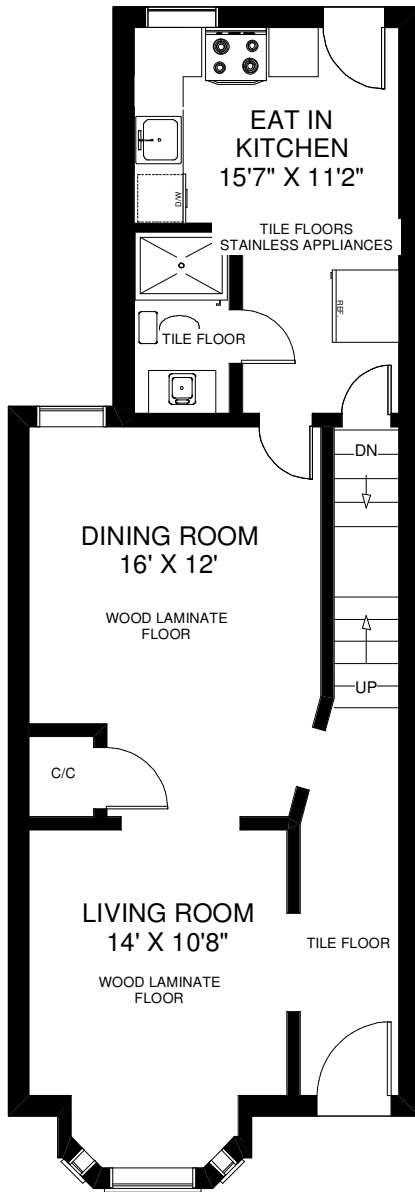

582 INDIAN GROVE

THE JULIE KINNEAR TEAM
Sales Representatives
Keller Williams Neighbourhood Realty
(416) 236-1392

WALK OUT TO PATIO

CEILING HT 9'9"

MAIN FLOOR
APPROXIMATELY 700 SQ FT

CEILING HT 9'

SECOND FLOOR
APPROXIMATELY 680 SQ FT

LOWER FLOOR
APPROXIMATELY 500 SQ FT

Note: Measurements & Calculations are approximate. Provided as a guideline only.