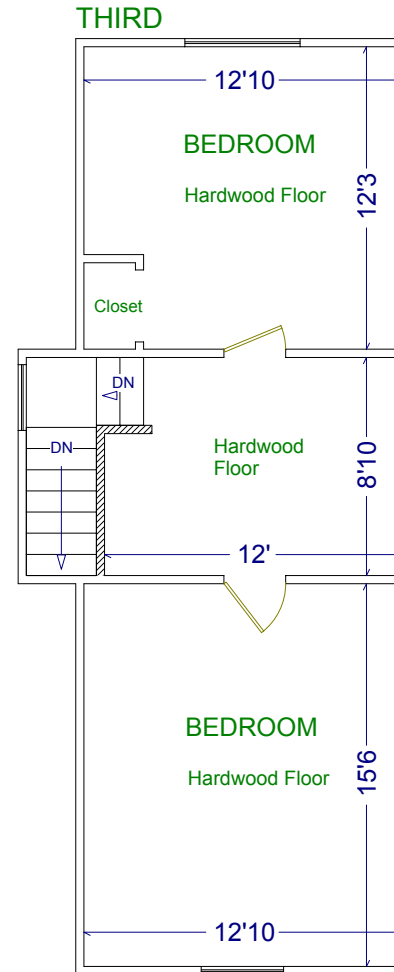

587 ANNETTE STREET

Please note: Measurements may not be 100% accurate. Floor plans are provided for convenience and are to be used as a guideline only.

FloorPlans Unlimited (416) 766-7479

JULIE KINNEAR

Sales Representative