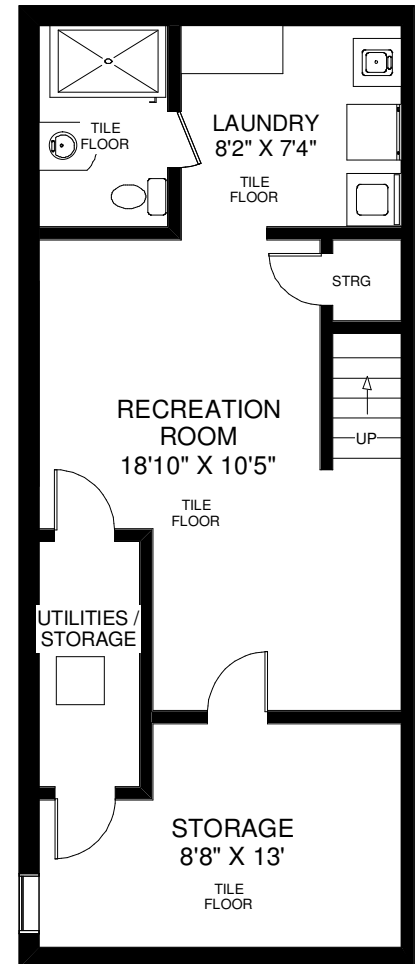

# 6 BERTMOUNT AVENUE

**THE JULIE KINNEAR TEAM**  
**Sales Representative**  
**Keller Williams Neighbourhood realty**  
**(416) 236-1392**

**MAIN FLOOR**  
**APPROXIMATELY 660 SQ FT**

**SECOND FLOOR**  
**APPROXIMATELY 660 SQ FT**

Note: Measurements & Calculations are approximate. Provided as a guideline only.