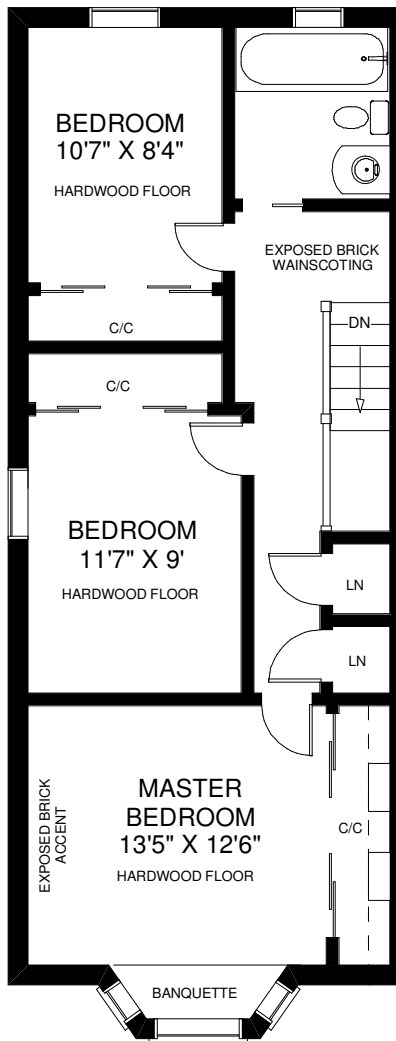

# 6 BERTMOUNT AVENUE

**THE JULIE KINNEAR TEAM**  
**Sales Representative**  
**Keller Williams Neighbourhood realty**  
**(416) 236-1392**

**MAIN FLOOR**  
**APPROXIMATELY 660 SQ FT**

**SECOND FLOOR**  
**APPROXIMATELY 660 SQ FT**

Note: Measurements & Calculations are approximate. Provided as a guideline only.