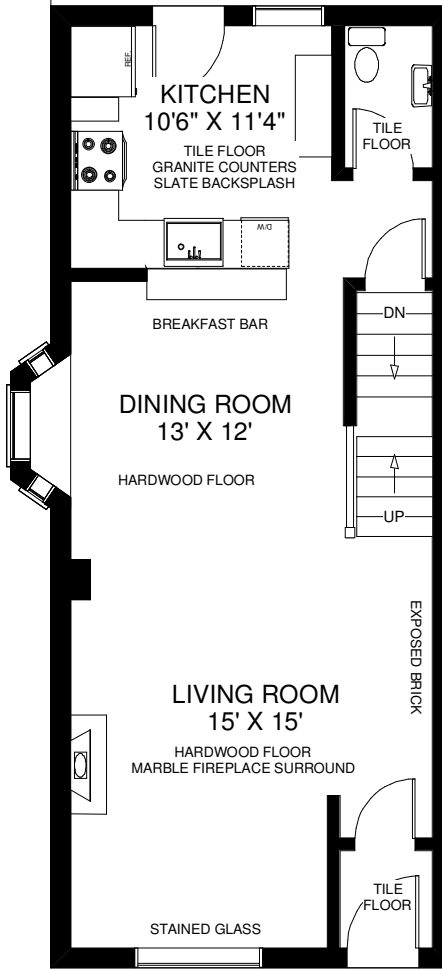

# 6 BERTMOUNT AVENUE

**THE JULIE KINNEAR TEAM**  
**Sales Representative**  
**Keller Williams Neighbourhood realty**  
**(416) 236-1392**

**MAIN FLOOR**  
**APPROXIMATELY 660 SQ FT**

**SECOND FLOOR**  
**APPROXIMATELY 660 SQ FT**

Note: Measurements & Calculations are approximate. Provided as a guideline only.