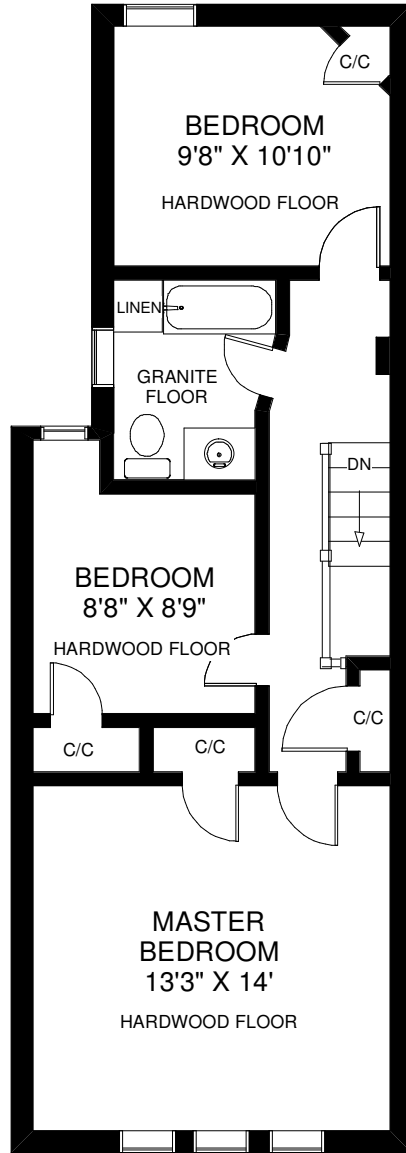

611 DAVENPORT ROAD

THE JULIE KINNEAR TEAM
Keller Williams Neighbourhood Realty
(416) 236-1392

MAIN FLOOR
APPROXIMATELY 620 SQ FT

SECOND FLOOR
APPROXIMATELY 620 SQ FT

LOWER FLOOR
APPROXIMATELY 620 SQ FT

Note: Measurements & Calculations are approximate. Provided as a guideline only.