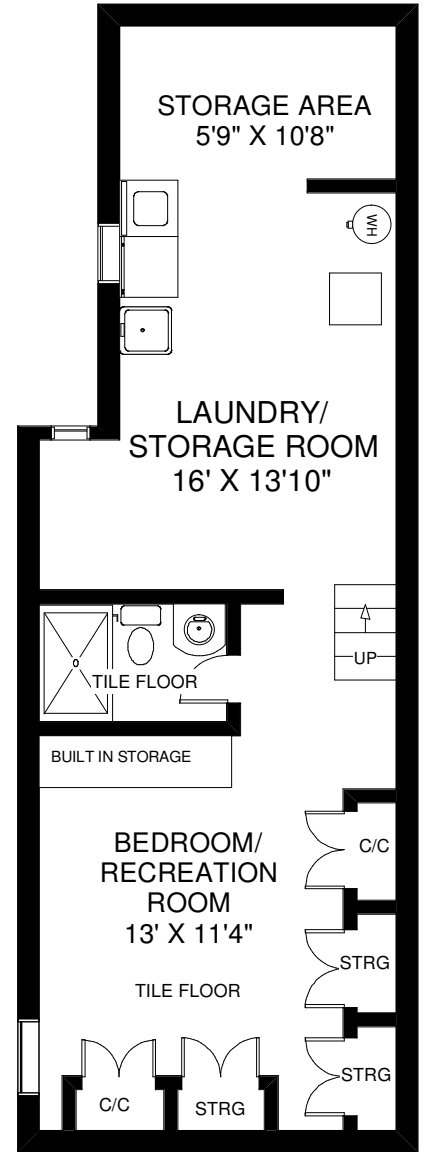

611 DAVENPORT ROAD

THE JULIE KINNEAR TEAM
Keller Williams Neighbourhood Realty
(416) 236-1392

MAIN FLOOR
APPROXIMATELY 620 SQ FT

SECOND FLOOR
APPROXIMATELY 620 SQ FT

LOWER FLOOR
APPROXIMATELY 620 SQ FT

Note: Measurements & Calculations are approximate. Provided as a guideline only.