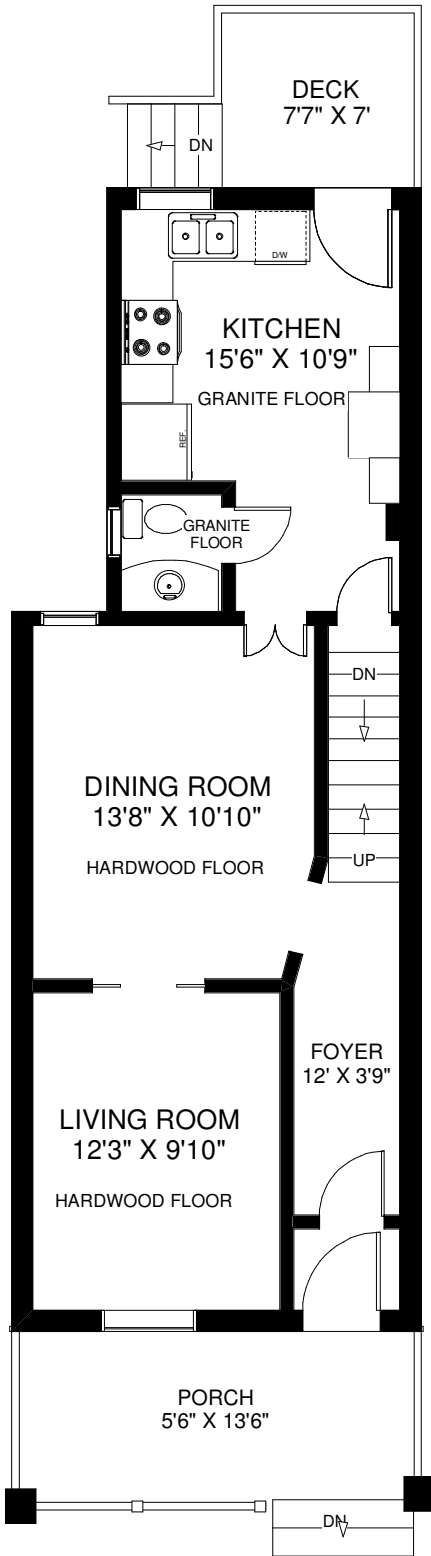

611 DAVENPORT ROAD

THE JULIE KINNEAR TEAM
Keller Williams Neighbourhood Realty
(416) 236-1392

MAIN FLOOR
APPROXIMATELY 620 SQ FT

SECOND FLOOR
APPROXIMATELY 620 SQ FT

LOWER FLOOR
APPROXIMATELY 620 SQ FT

Note: Measurements & Calculations are approximate. Provided as a guideline only.