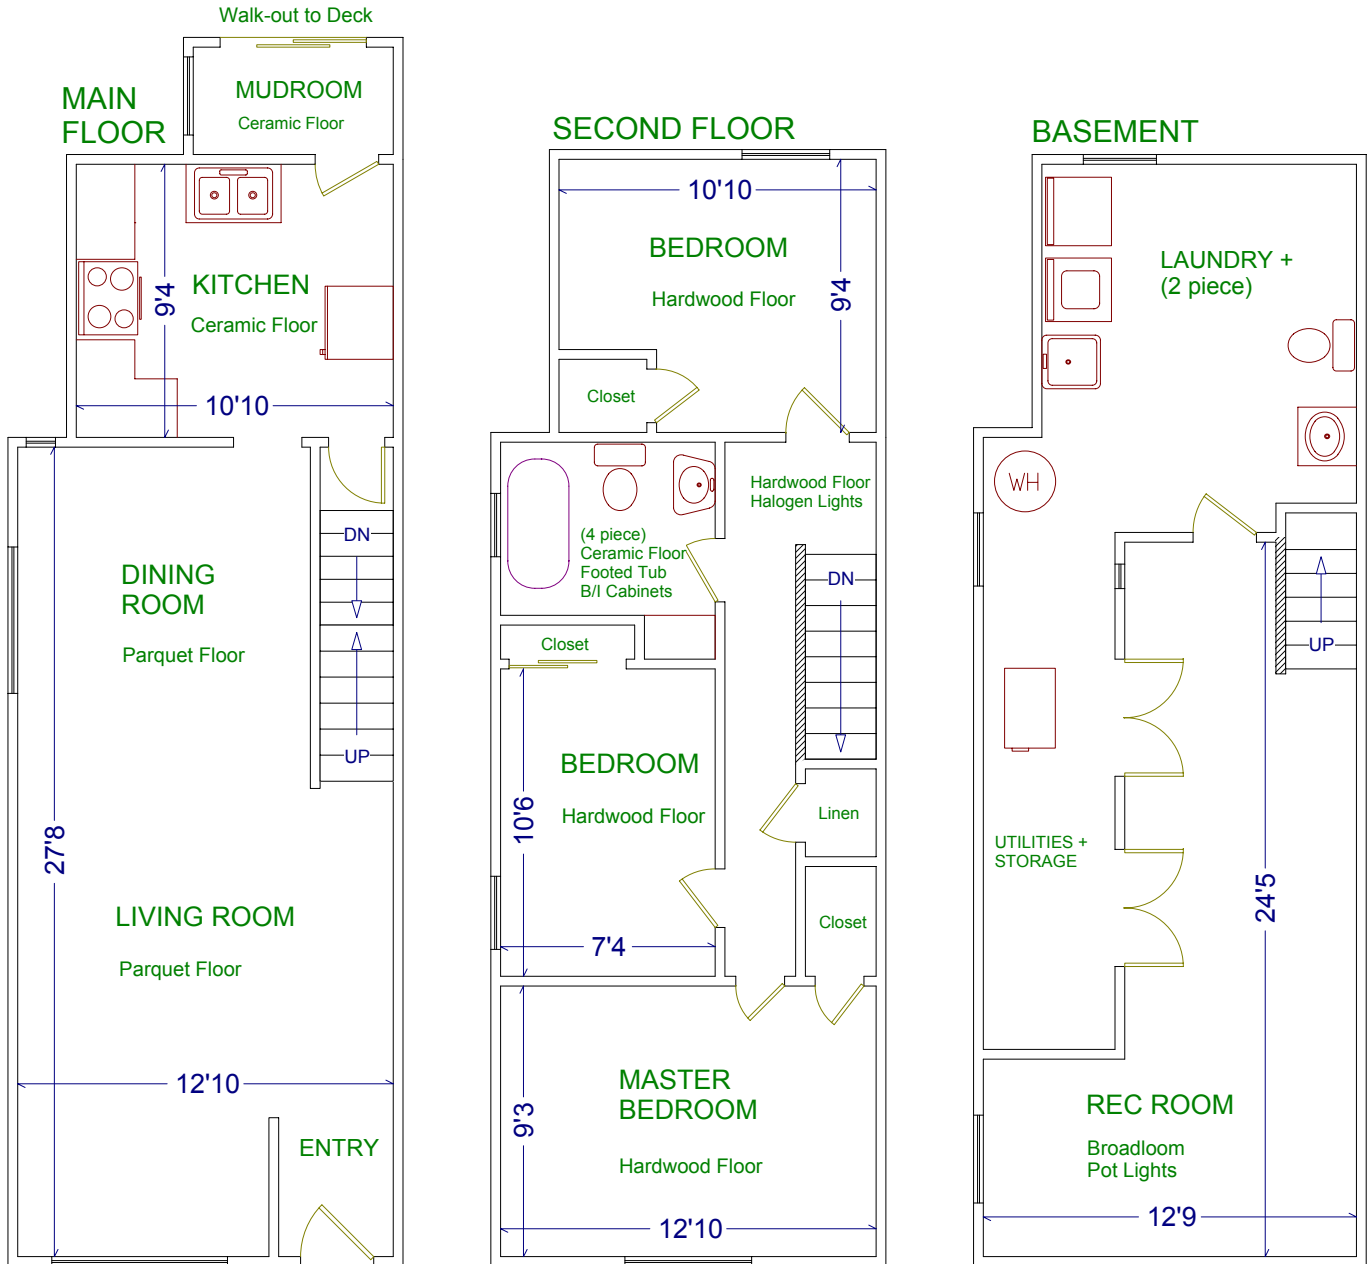

613A DURIE STREET

Please note: Measurements may not be 100% accurate. Floor plans are provided for convenience and are to be used as a guideline only.

FloorPlans Unlimited (416) 766-7479

JULIE KINNEAR

Sales Representative