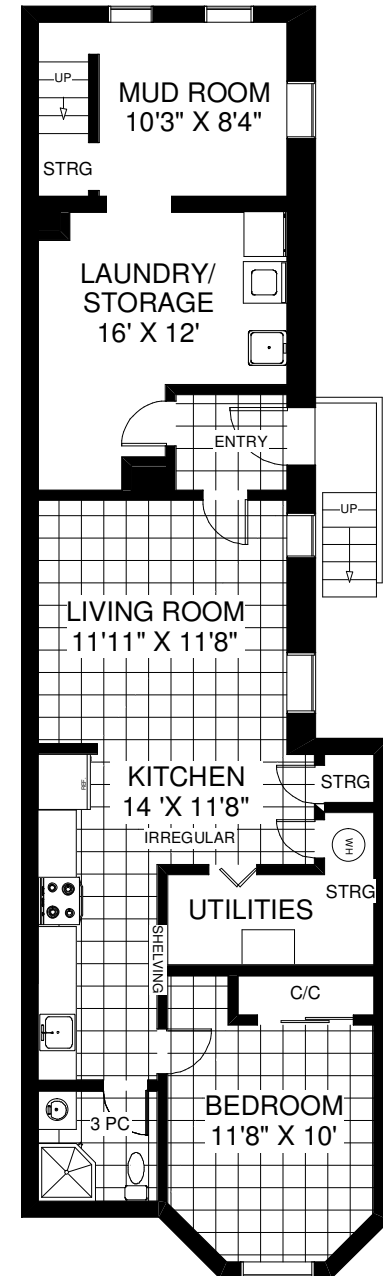

FLAG STONE PATIO

66 LAKEVIEW AVENUE

THE JULIE KINNEAR TEAM
Royal LePage Real Estate Services Ltd.,
Brokerage
(416) 762-8255

MAIN FLOOR
APPROXIMATELY 1,109 SQ FT

ACCESS TO ROOF TOP

SECOND FLOOR
APPROXIMATELY 949 SQ FT

THIRD FLOOR
APPROXIMATELY 379 SQ FT

LOWER FLOOR
APPROXIMATELY 1,109 SQ FT

Note: Measurements & Calculations are approximate. Provided as a guideline only.