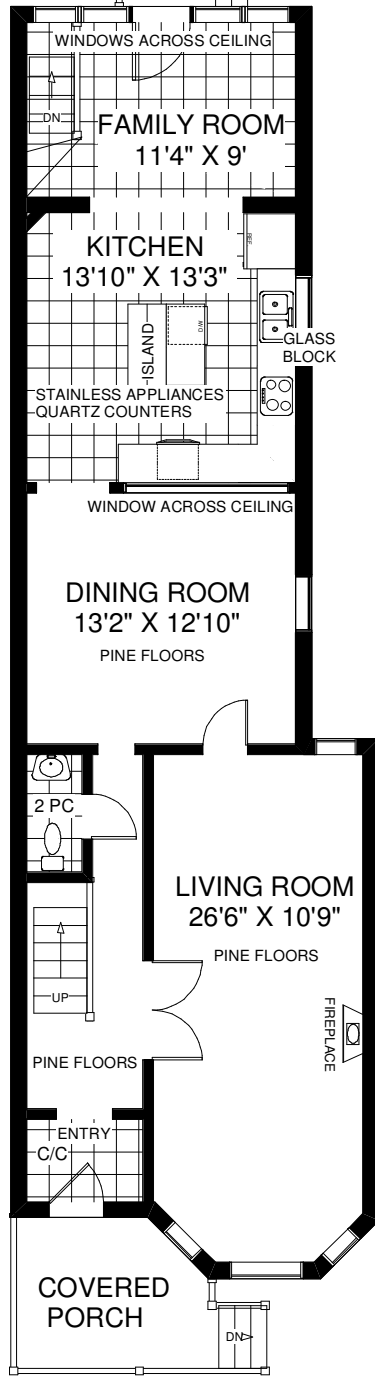

FLAG STONE PATIO

66 LAKEVIEW AVENUE

THE JULIE KINNEAR TEAM
Royal LePage Real Estate Services Ltd.,
Brokerage
(416) 762-8255

MAIN FLOOR
APPROXIMATELY 1,109 SQ FT

ACCESS TO ROOF TOP

SECOND FLOOR
APPROXIMATELY 949 SQ FT

THIRD FLOOR
APPROXIMATELY 379 SQ FT

LOWER FLOOR
APPROXIMATELY 1,109 SQ FT

Note: Measurements & Calculations are approximate. Provided as a guideline only.