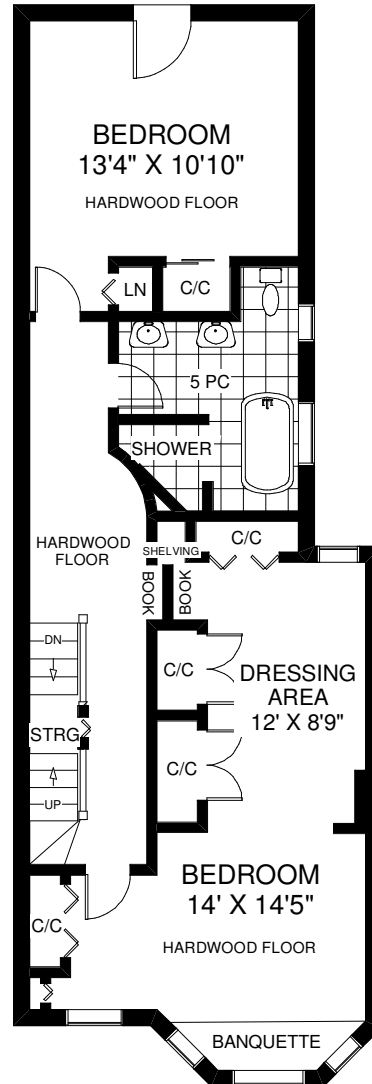

FLAG STONE PATIO

66 LAKEVIEW AVENUE

THE JULIE KINNEAR TEAM
Royal LePage Real Estate Services Ltd.,
Brokerage
(416) 762-8255

MAIN FLOOR
APPROXIMATELY 1,109 SQ FT

ACCESS TO ROOF TOP

SECOND FLOOR
APPROXIMATELY 949 SQ FT

THIRD FLOOR
APPROXIMATELY 379 SQ FT

LOWER FLOOR
APPROXIMATELY 1,109 SQ FT

Note: Measurements & Calculations are approximate. Provided as a guideline only.