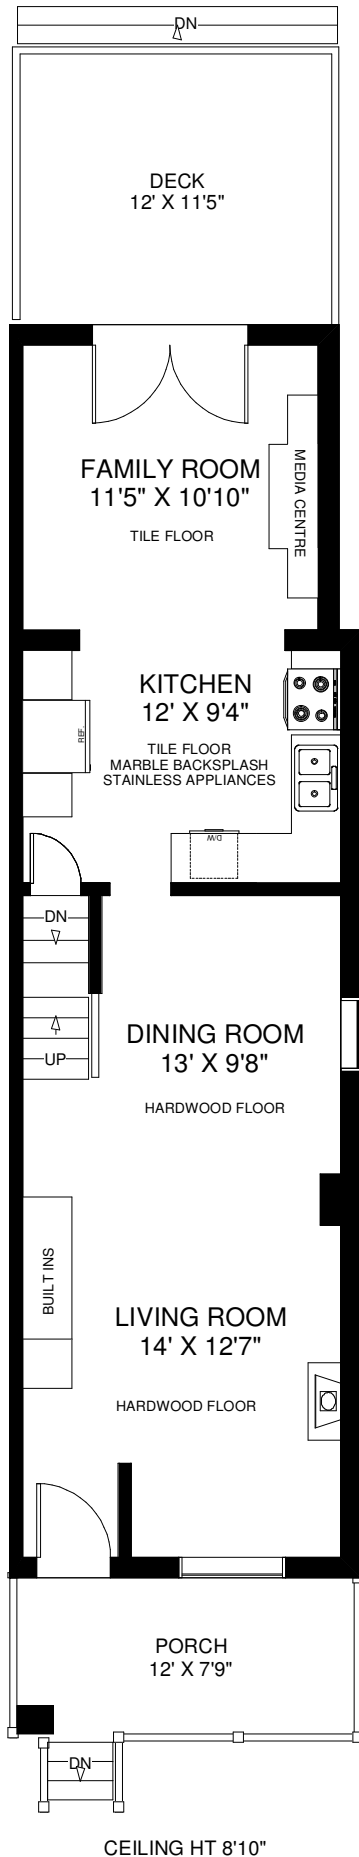

669 BERESFORD AVENUE

THE JULIE KINNEAR TEAM
Sales Representatives
Keller Williams Neighbourhood Realty
(416) 236-1392

MAIN FLOOR
APPROXIMATELY 710 SQ FT

SECOND FLOOR
APPROXIMATELY 600 SQ FT

LOWER FLOOR
APPROXIMATELY 660 SQ FT

Note: Measurements & Calculations are approximate. Provided as a guideline only.