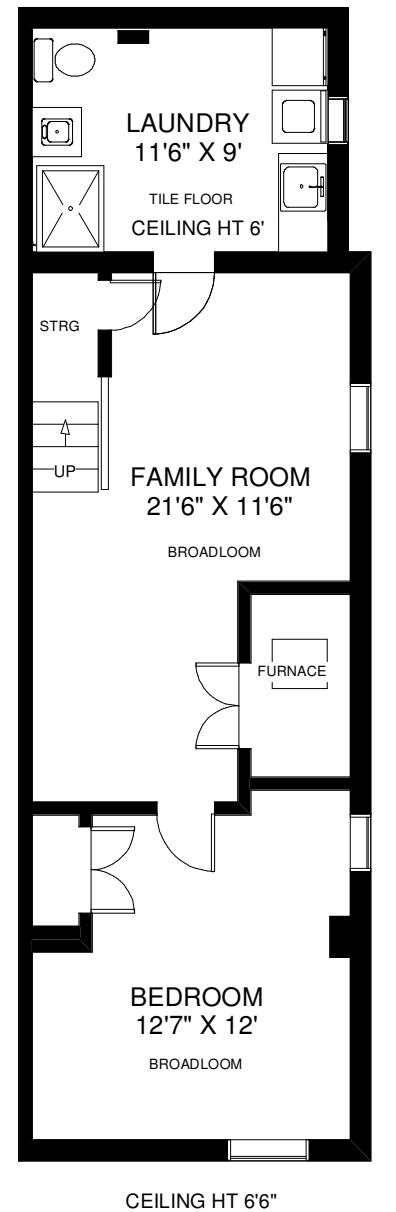

669 BERESFORD AVENUE

THE JULIE KINNEAR TEAM
Sales Representatives
Keller Williams Neighbourhood Realty
(416) 236-1392

MAIN FLOOR
APPROXIMATELY 710 SQ FT

SECOND FLOOR
APPROXIMATELY 600 SQ FT

LOWER FLOOR
APPROXIMATELY 660 SQ FT

Note: Measurements & Calculations are approximate. Provided as a guideline only.