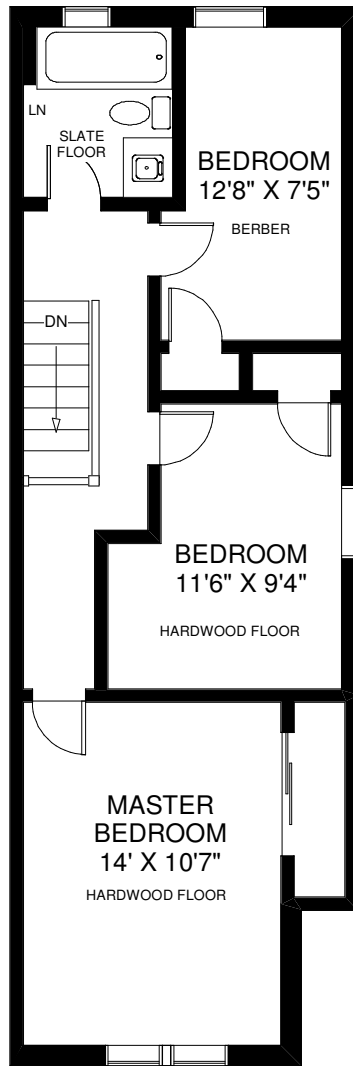

669 BERESFORD AVENUE

THE JULIE KINNEAR TEAM
Sales Representatives
Keller Williams Neighbourhood Realty
(416) 236-1392

MAIN FLOOR
APPROXIMATELY 710 SQ FT

SECOND FLOOR
APPROXIMATELY 600 SQ FT

LOWER FLOOR
APPROXIMATELY 660 SQ FT

Note: Measurements & Calculations are approximate. Provided as a guideline only.