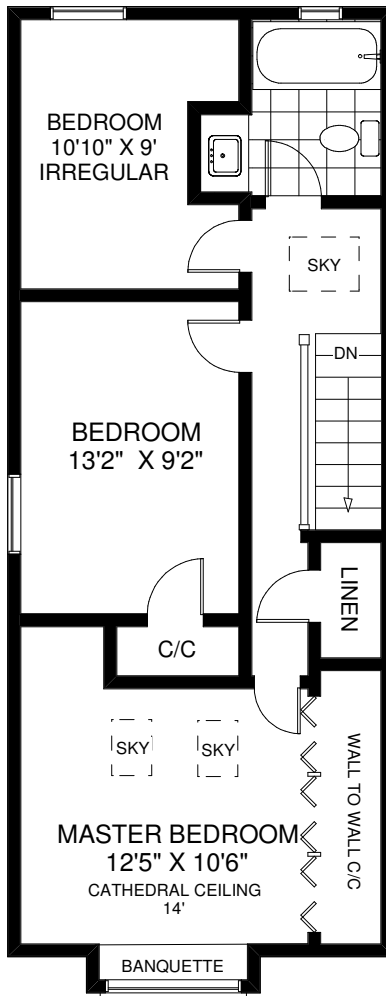

# 68 MEDLAND CRESCENT

**JULIE KINNEAR**  
 Sales Representative  
 Royal LePage Real Estate Services Ltd., Brokerage  
 (416) 762-8255

**MAIN FLOOR**  
 APPROXIMATELY 649 SQ FT

**SECOND FLOOR**  
 APPROXIMATELY 649 SQ FT

**LOWER LEVEL**  
 APPROXIMATELY 649 SQ FT

FLOOR PLANS BY KIM DORNEY  
 647-989-6526

Note: Measurements & Calculations are approximate. Provided as a guideline only.