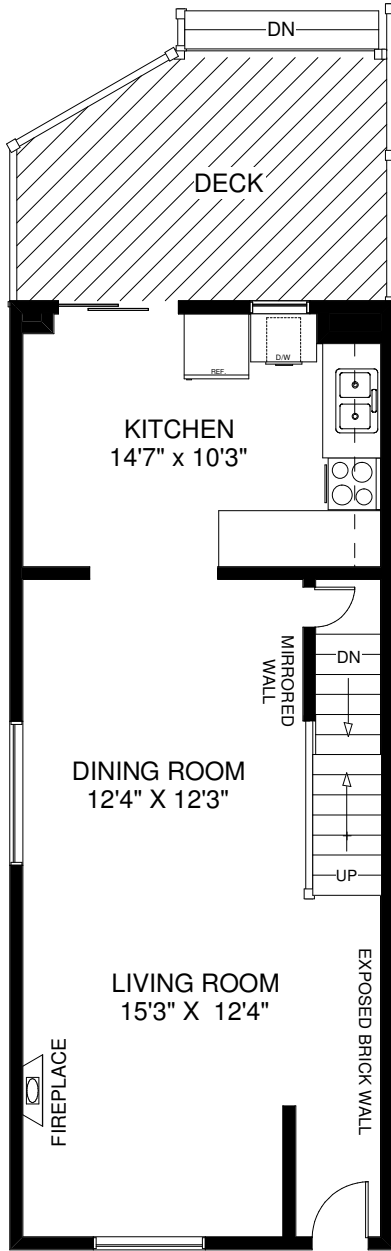

# 68 MEDLAND CRESCENT

**JULIE KINNEAR**  
 Sales Representative  
 Royal LePage Real Estate Services Ltd., Brokerage  
 (416) 762-8255

**MAIN FLOOR**  
 APPROXIMATELY 649 SQ FT

**SECOND FLOOR**  
 APPROXIMATELY 649 SQ FT

**LOWER LEVEL**  
 APPROXIMATELY 649 SQ FT

FLOOR PLANS BY KIM DORNEY  
 647-989-6526

Note: Measurements & Calculations are approximate. Provided as a guideline only.