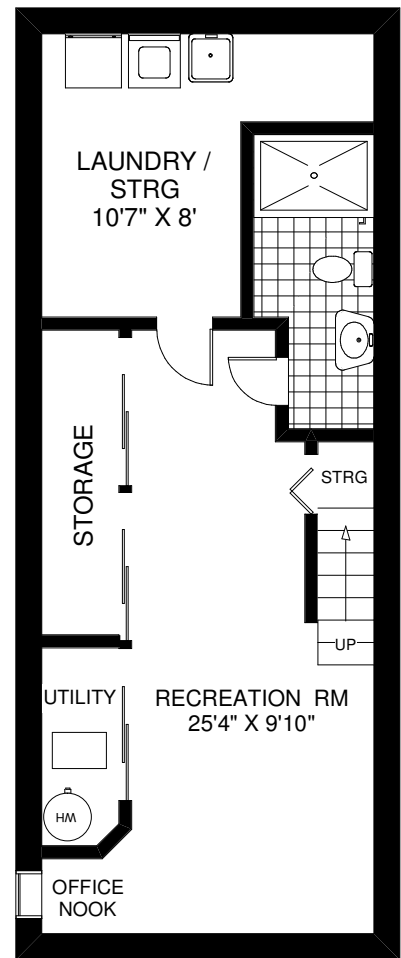

# 68 MEDLAND CRESCENT

**JULIE KINNEAR**  
 Sales Representative  
 Royal LePage Real Estate Services Ltd., Brokerage  
 (416) 762-8255

**MAIN FLOOR**  
 APPROXIMATELY 649 SQ FT

**SECOND FLOOR**  
 APPROXIMATELY 649 SQ FT

**LOWER LEVEL**  
 APPROXIMATELY 649 SQ FT

FLOOR PLANS BY KIM DORNEY  
 647-989-6526

Note: Measurements & Calculations are approximate. Provided as a guideline only.