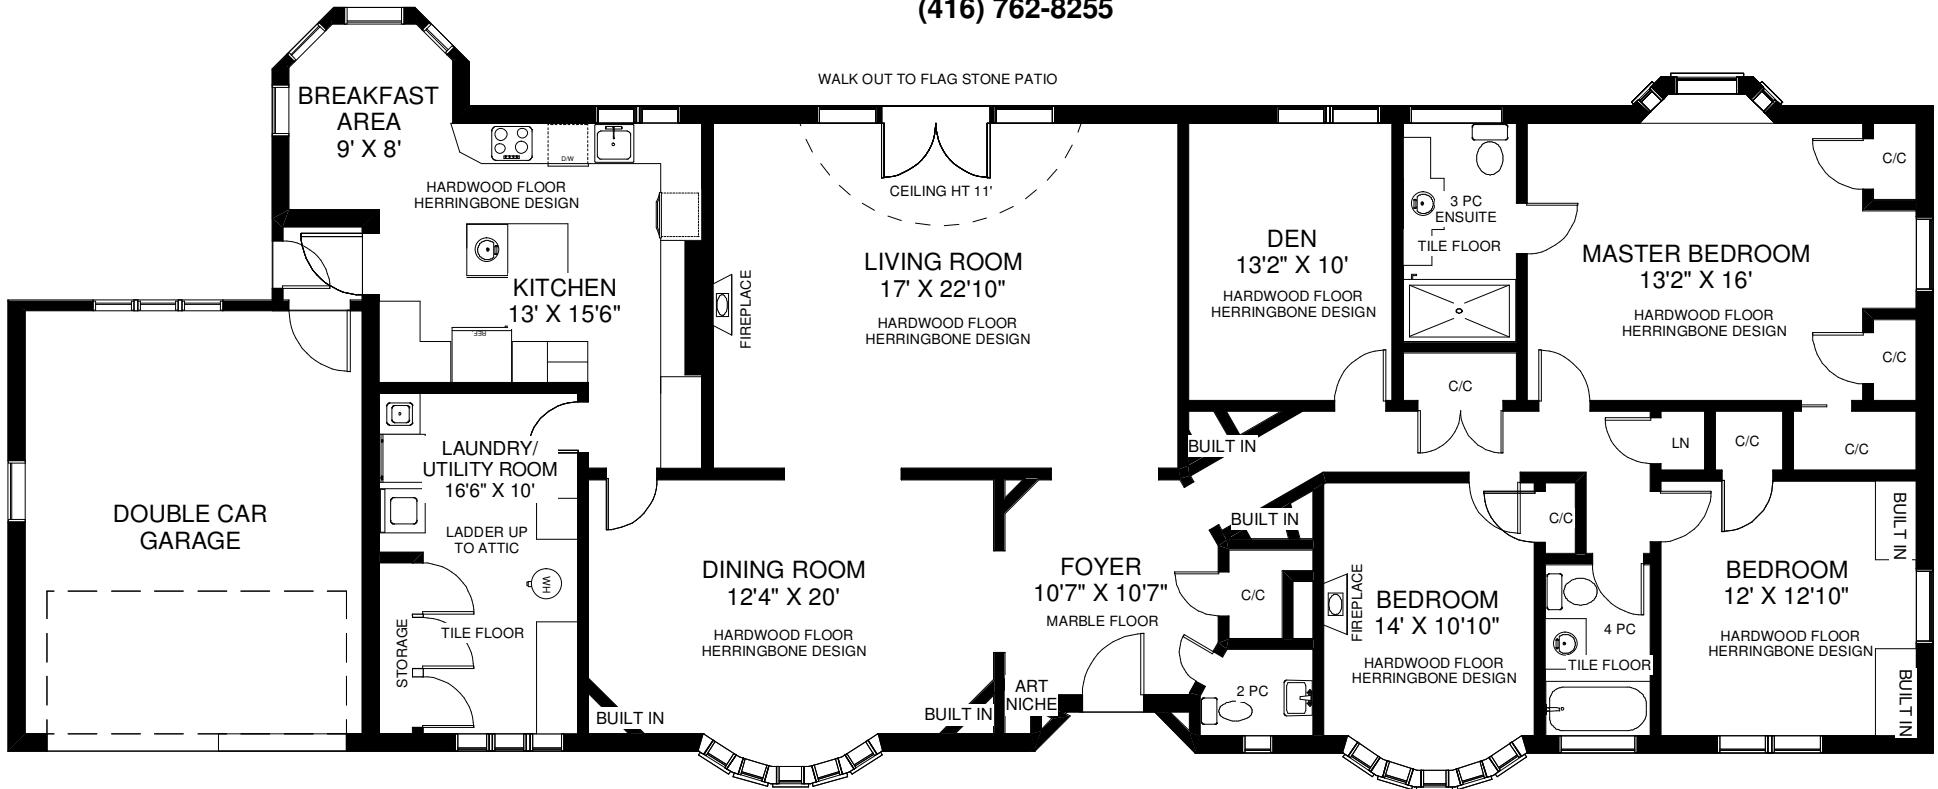

7 MILDENHALL ROAD

THE JULIE KINNEAR TEAM
Royal LePage Real Estate Services Ltd., Brokerage
(416) 762-8255

MAIN FLOOR
APPROXIMATELY 2,530 S FT

Note: Measurements & Calculations are approximate. Provided as a guideline only