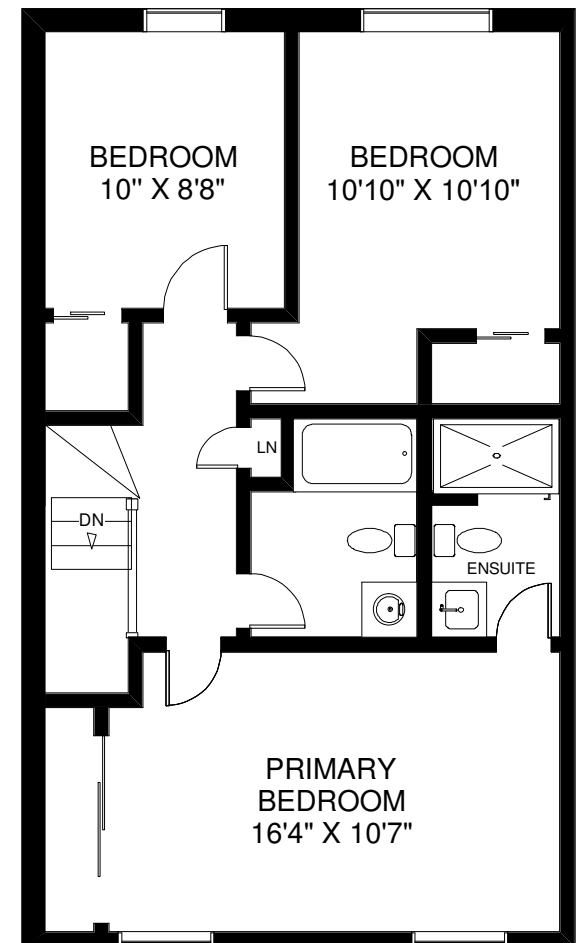

7 PURPLE SAGEWAY

THE JULIE KINNEAR TEAM
Sales Representatives
Keller Williams Neighbourhood Realty
(416) 236-1392

WALK OUT TO PATIO

GROUND FLOOR
APPROXIMATELY 247 SQ FT

SECOND FLOOR
APPROXIMATELY 610 SQ FT

THIRD FLOOR
APPROXIMATELY 614 SQ FT

Note: Measurements & Calculations are approximate. Provided as a guideline only.