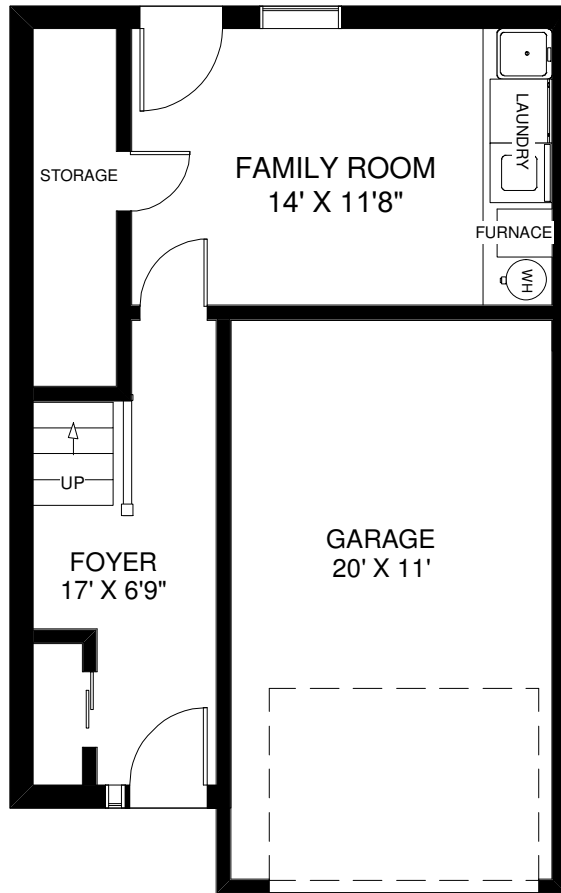

7 PURPLE SAGEWAY

THE JULIE KINNEAR TEAM
Sales Representatives
Keller Williams Neighbourhood Realty
(416) 236-1392

WALK OUT TO PATIO

GROUND FLOOR
APPROXIMATELY 247 SQ FT

SECOND FLOOR
APPROXIMATELY 610 SQ FT

THIRD FLOOR
APPROXIMATELY 614 SQ FT

Note: Measurements & Calculations are approximate. Provided as a guideline only.