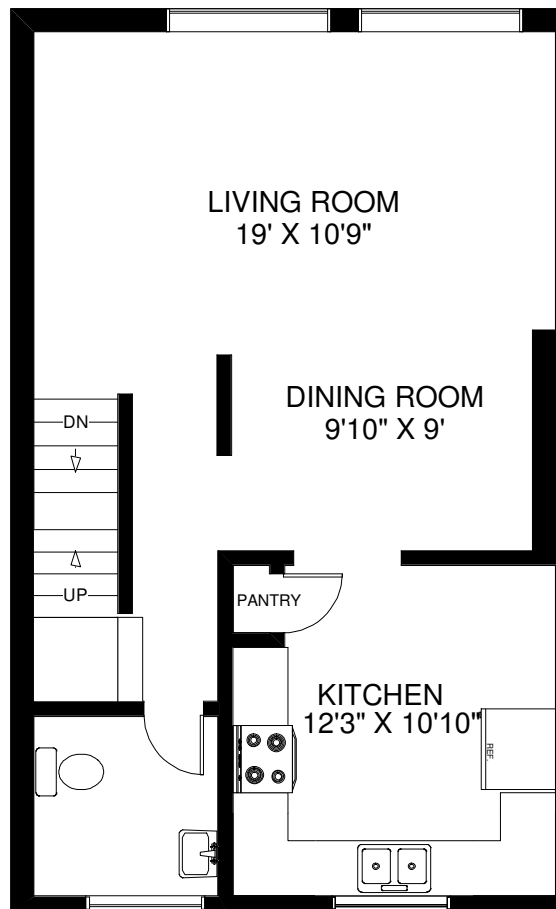

7 PURPLE SAGEWAY

THE JULIE KINNEAR TEAM
Sales Representatives
Keller Williams Neighbourhood Realty
(416) 236-1392

WALK OUT TO PATIO

GROUND FLOOR
APPROXIMATELY 247 SQ FT

SECOND FLOOR
APPROXIMATELY 610 SQ FT

THIRD FLOOR
APPROXIMATELY 614 SQ FT

Note: Measurements & Calculations are approximate. Provided as a guideline only.