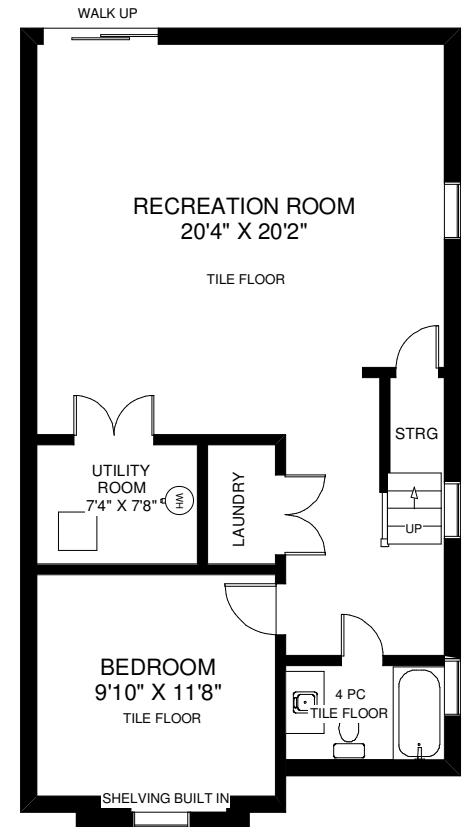

7 WEATHERELL STREET

THE JULIE KINNEAR TEAM
 Royal LePage Real Estate Services Ltd., Brokerage
 (416) 762-8255

MAIN FLOOR
 APPROXIMATELY 880 SQ FT

Note: Measurements and Calculations are approximate.
 Provided as a guideline only.

SECOND FLOOR
 APPROXIMATELY 500 SQ FT

THIRD FLOOR
 APPROXIMATELY 530 SQ FT

LOWER FLOOR
 APPROXIMATELY 880 SQ FT