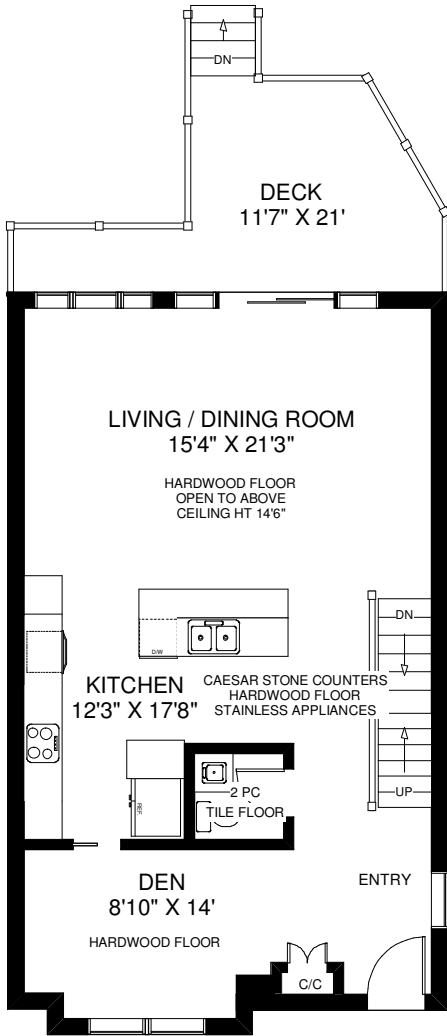

7 WEATHERELL STREET

THE JULIE KINNEAR TEAM
 Royal LePage Real Estate Services Ltd., Brokerage
 (416) 762-8255

MAIN FLOOR
 APPROXIMATELY 880 SQ FT

Note: Measurements and Calculations are approximate.
 Provided as a guideline only.

SECOND FLOOR
 APPROXIMATELY 500 SQ FT

THIRD FLOOR
 APPROXIMATELY 530 SQ FT

LOWER FLOOR
 APPROXIMATELY 880 SQ FT