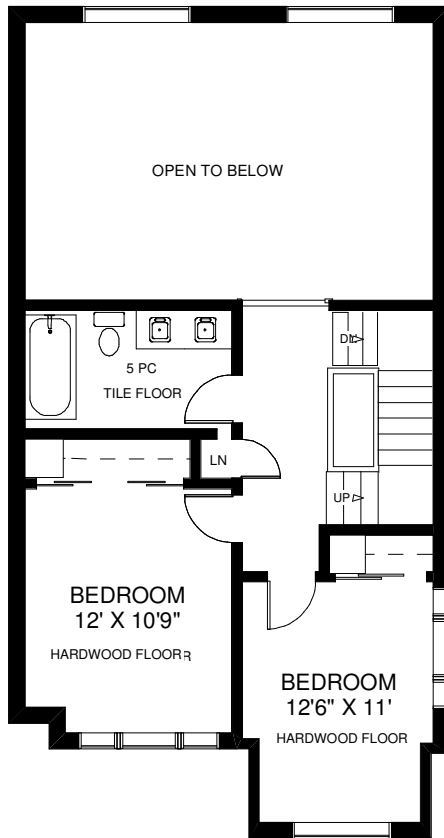

7 WEATHERELL STREET

THE JULIE KINNEAR TEAM
 Royal LePage Real Estate Services Ltd., Brokerage
 (416) 762-8255

MAIN FLOOR
 APPROXIMATELY 880 SQ FT

Note: Measurements and Calculations are approximate.
 Provided as a guideline only.

SECOND FLOOR
 APPROXIMATELY 500 SQ FT

THIRD FLOOR
 APPROXIMATELY 530 SQ FT

LOWER FLOOR
 APPROXIMATELY 880 SQ FT