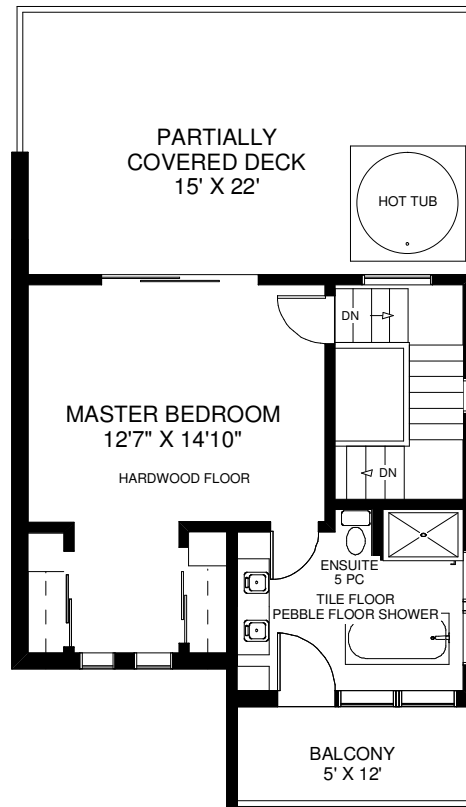

7 WEATHERELL STREET

THE JULIE KINNEAR TEAM
 Royal LePage Real Estate Services Ltd., Brokerage
 (416) 762-8255

MAIN FLOOR
 APPROXIMATELY 880 SQ FT

Note: Measurements and Calculations are approximate.
 Provided as a guideline only.

SECOND FLOOR
 APPROXIMATELY 500 SQ FT

THIRD FLOOR
 APPROXIMATELY 530 SQ FT

LOWER FLOOR
 APPROXIMATELY 880 SQ FT