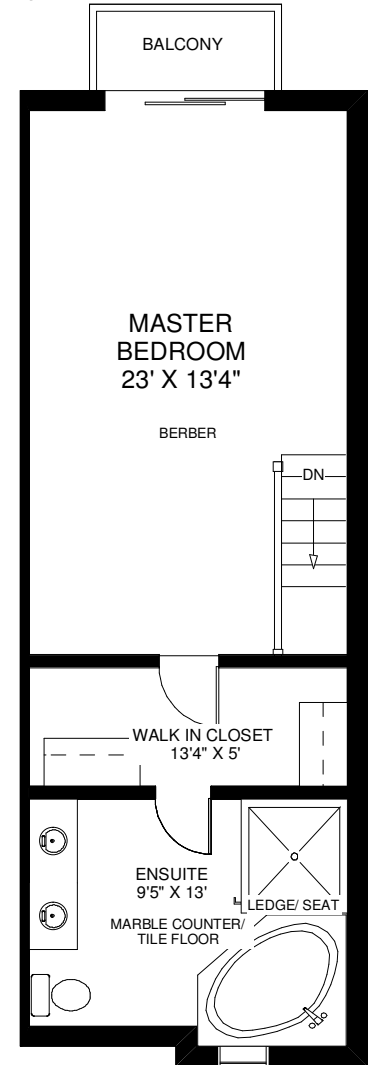

# 70 LOBO MEWS

**THE JULIE KINNEAR TEAM**  
**Sales Representatives**  
**Keller Williams Neighbourhood Realty**  
**(416) 236-1392**

**ENTRY LEVEL**  
 APPROXIMATELY 140 SQ FT

**MAIN LEVEL**  
 APPROXIMATELY 600 SQ FT

**SECOND LEVEL**  
 APPROXIMATELY 600 SQ FT

**THIRD LEVEL**  
 APPROXIMATELY 600 SQ FT

Note: Measurements & Calculations are approximate. Provided as a guideline only.