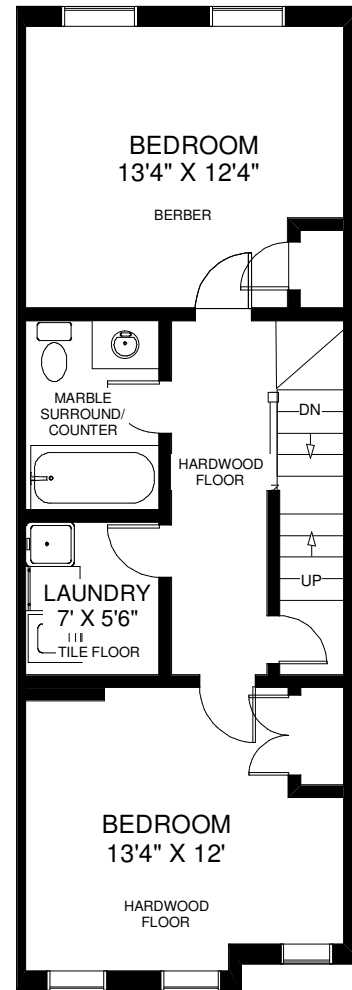

# 70 LOBO MEWS

**THE JULIE KINNEAR TEAM**  
**Sales Representatives**  
**Keller Williams Neighbourhood Realty**  
**(416) 236-1392**

**ENTRY LEVEL**  
 APPROXIMATELY 140 SQ FT

**MAIN LEVEL**  
 APPROXIMATELY 600 SQ FT

**SECOND LEVEL**  
 APPROXIMATELY 600 SQ FT

**THIRD LEVEL**  
 APPROXIMATELY 600 SQ FT

Note: Measurements & Calculations are approximate. Provided as a guideline only.