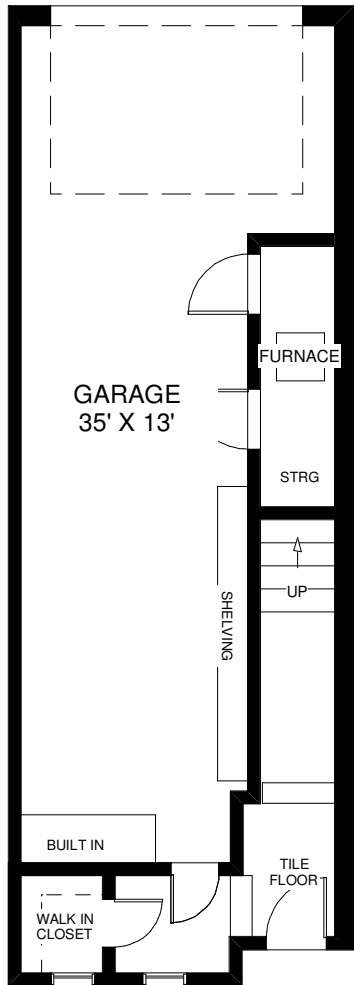

# 70 LOBO MEWS

**THE JULIE KINNEAR TEAM**  
**Sales Representatives**  
**Keller Williams Neighbourhood Realty**  
**(416) 236-1392**

**ENTRY LEVEL**  
 APPROXIMATELY 140 SQ FT

**MAIN LEVEL**  
 APPROXIMATELY 600 SQ FT

**SECOND LEVEL**  
 APPROXIMATELY 600 SQ FT

**THIRD LEVEL**  
 APPROXIMATELY 600 SQ FT

Note: Measurements & Calculations are approximate. Provided as a guideline only.