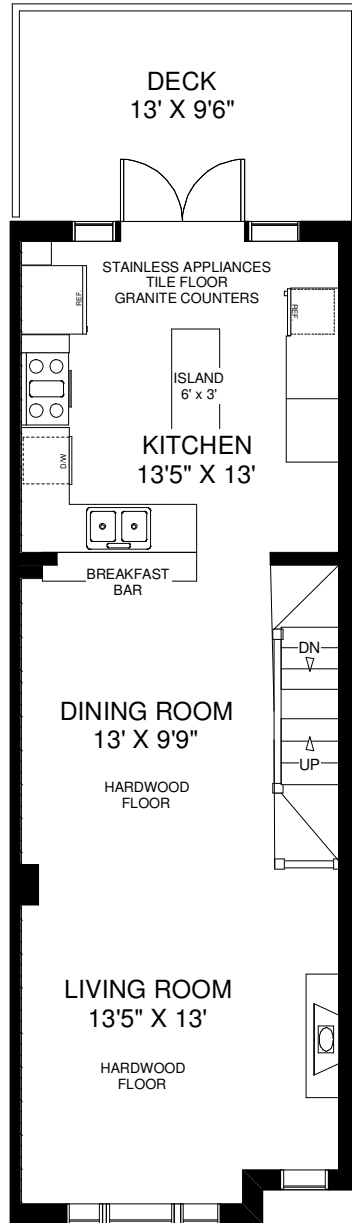

# 70 LOBO MEWS

**THE JULIE KINNEAR TEAM**  
**Sales Representatives**  
**Keller Williams Neighbourhood Realty**  
**(416) 236-1392**

**ENTRY LEVEL**  
 APPROXIMATELY 140 SQ FT

**MAIN LEVEL**  
 APPROXIMATELY 600 SQ FT

**SECOND LEVEL**  
 APPROXIMATELY 600 SQ FT

**THIRD LEVEL**  
 APPROXIMATELY 600 SQ FT

Note: Measurements & Calculations are approximate. Provided as a guideline only.