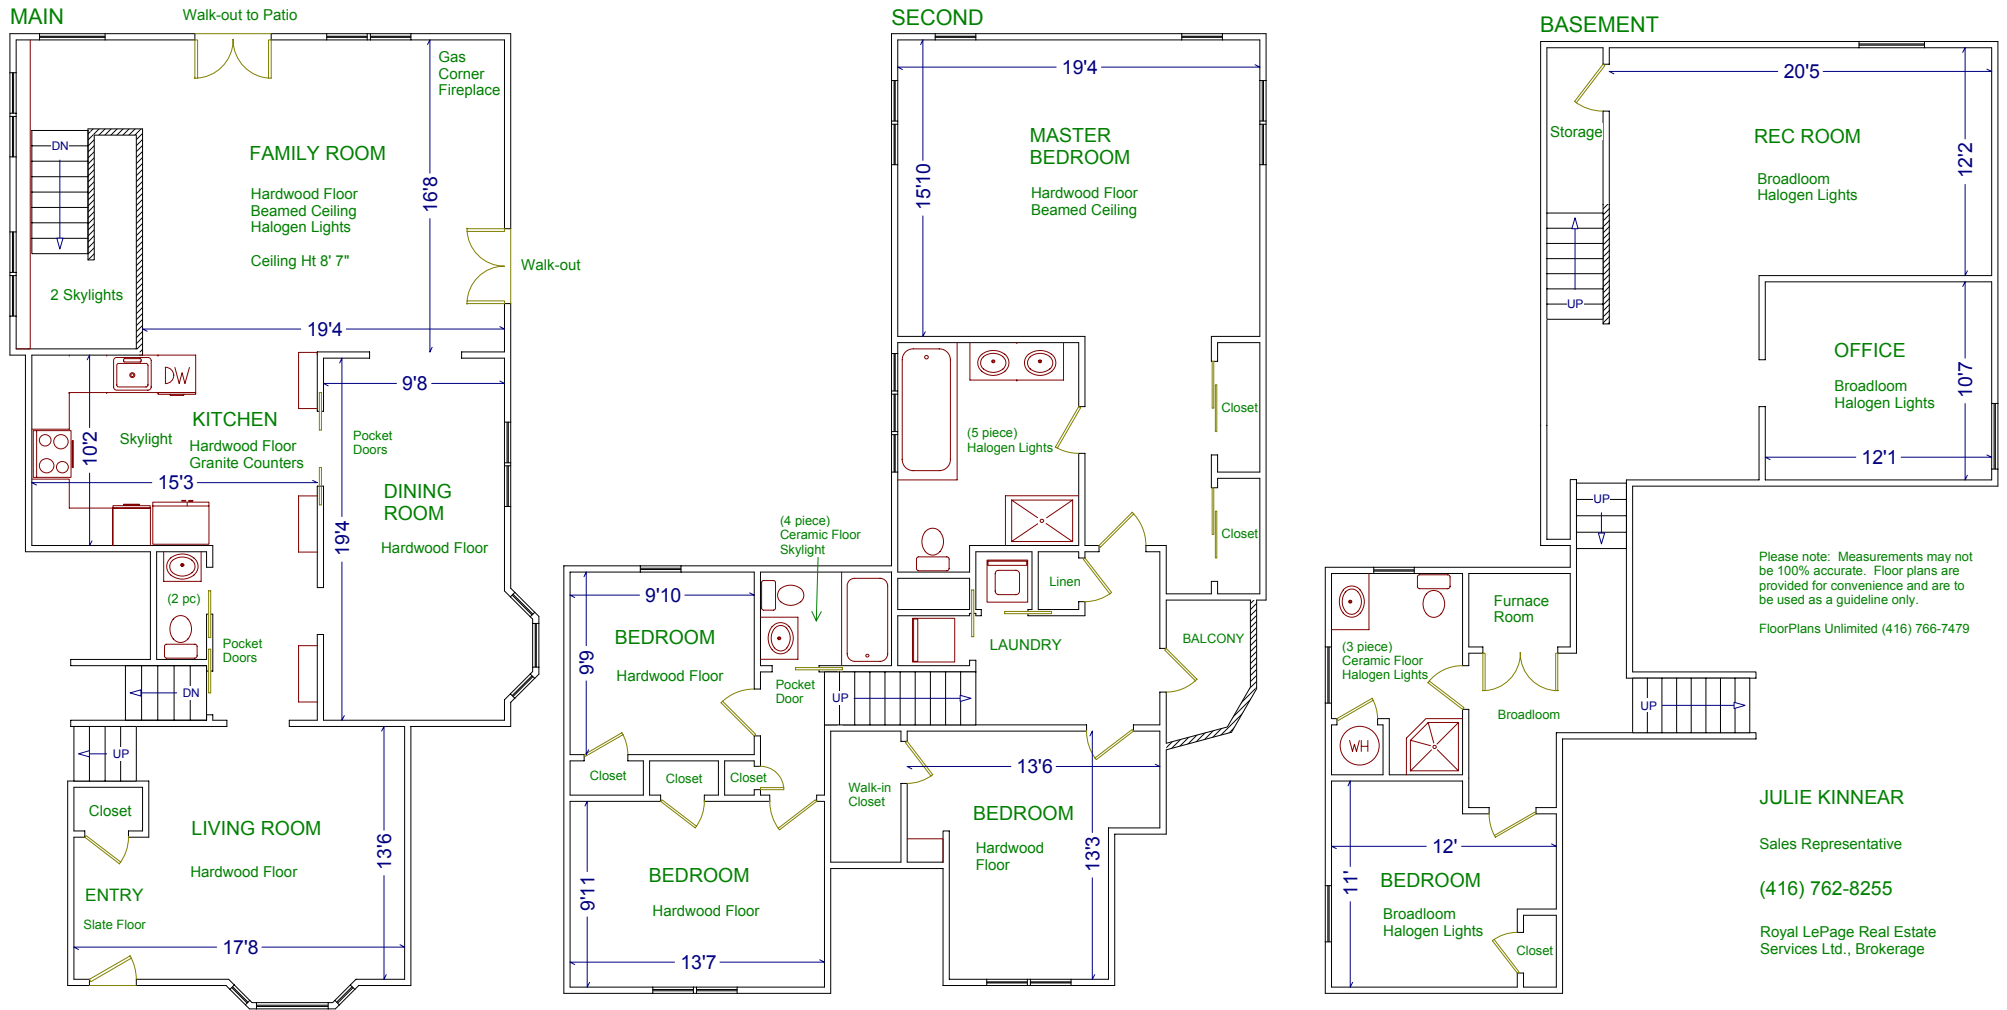

# 73 BRUCEWOOD CRESCENT

Please note: Measurements may not be 100% accurate. Floor plans are provided for convenience and are to be used as a guideline only.  
 FloorPlans Unlimited (416) 766-7479

**JULIE KINNEAR**  
 Sales Representative  
 (416) 762-8255  
 Royal LePage Real Estate Services Ltd., Brokerage