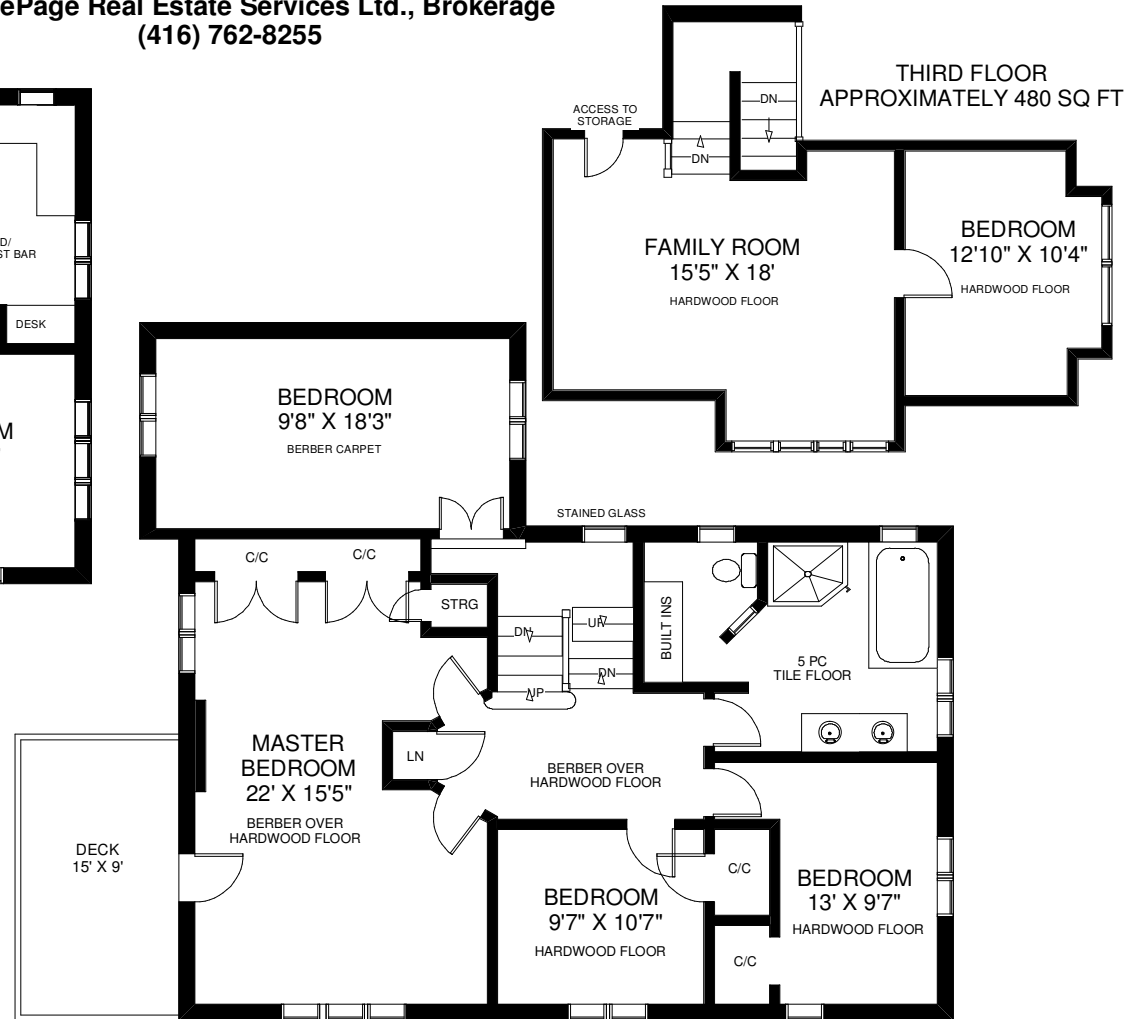

74 RIVERCREST ROAD

THE JULIE KINNEAR TEAM
Royal LePage Real Estate Services Ltd., Brokerage
(416) 762-8255

MAIN FLOOR
APPROXIMATELY 1,190 SQ FT

LOWER FLOOR
APPROXIMATELY 1,040 SQ FT

SECOND FLOOR
APPROXIMATELY 1,250 SQ FT

THIRD FLOOR
APPROXIMATELY 480 SQ FT

Note: Measurements & Calculations are approximate.
Provided as a guideline only.