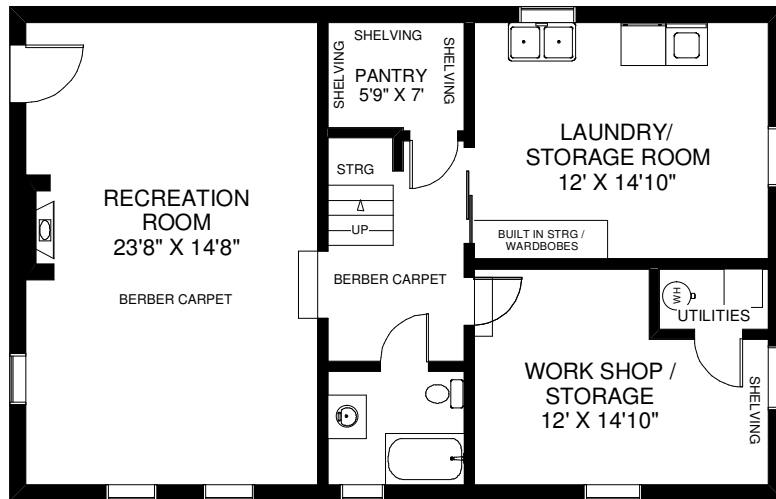

74 RIVERCREST ROAD

THE JULIE KINNEAR TEAM
Royal LePage Real Estate Services Ltd., Brokerage
(416) 762-8255

MAIN FLOOR
APPROXIMATELY 1,190 SQ FT

LOWER FLOOR
APPROXIMATELY 1,040 SQ FT

SECOND FLOOR
APPROXIMATELY 1,250 SQ FT

THIRD FLOOR
APPROXIMATELY 480 SQ FT

Note: Measurements & Calculations are approximate.
Provided as a guideline only.