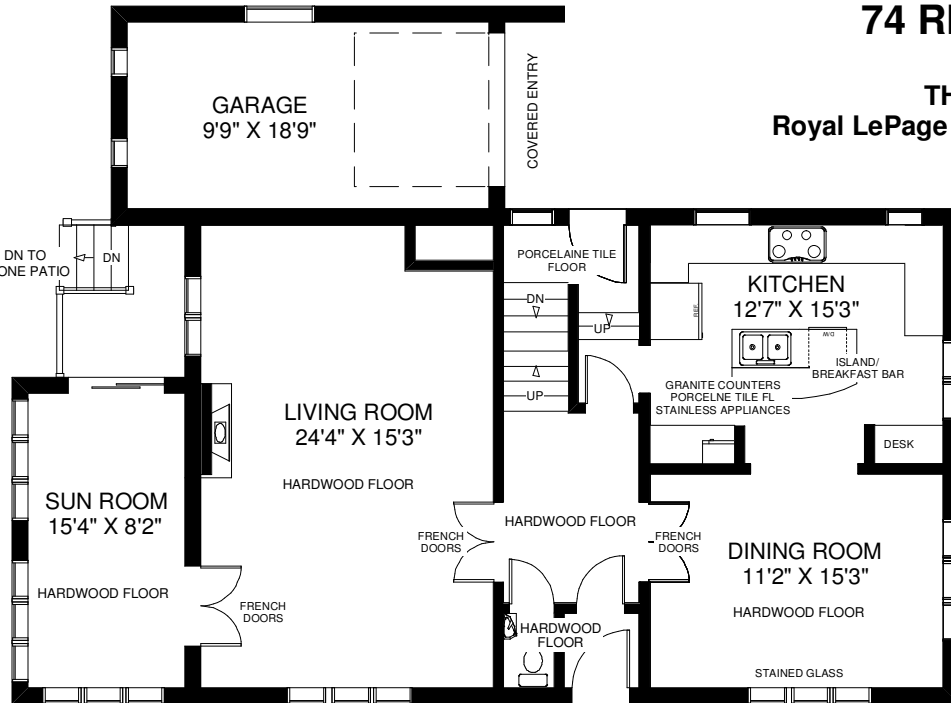

74 RIVERCREST ROAD

THE JULIE KINNEAR TEAM
Royal LePage Real Estate Services Ltd., Brokerage
(416) 762-8255

MAIN FLOOR
APPROXIMATELY 1,190 SQ FT

LOWER FLOOR
APPROXIMATELY 1,040 SQ FT

SECOND FLOOR
APPROXIMATELY 1,250 SQ FT

THIRD FLOOR
APPROXIMATELY 480 SQ FT

Note: Measurements & Calculations are approximate.
Provided as a guideline only.