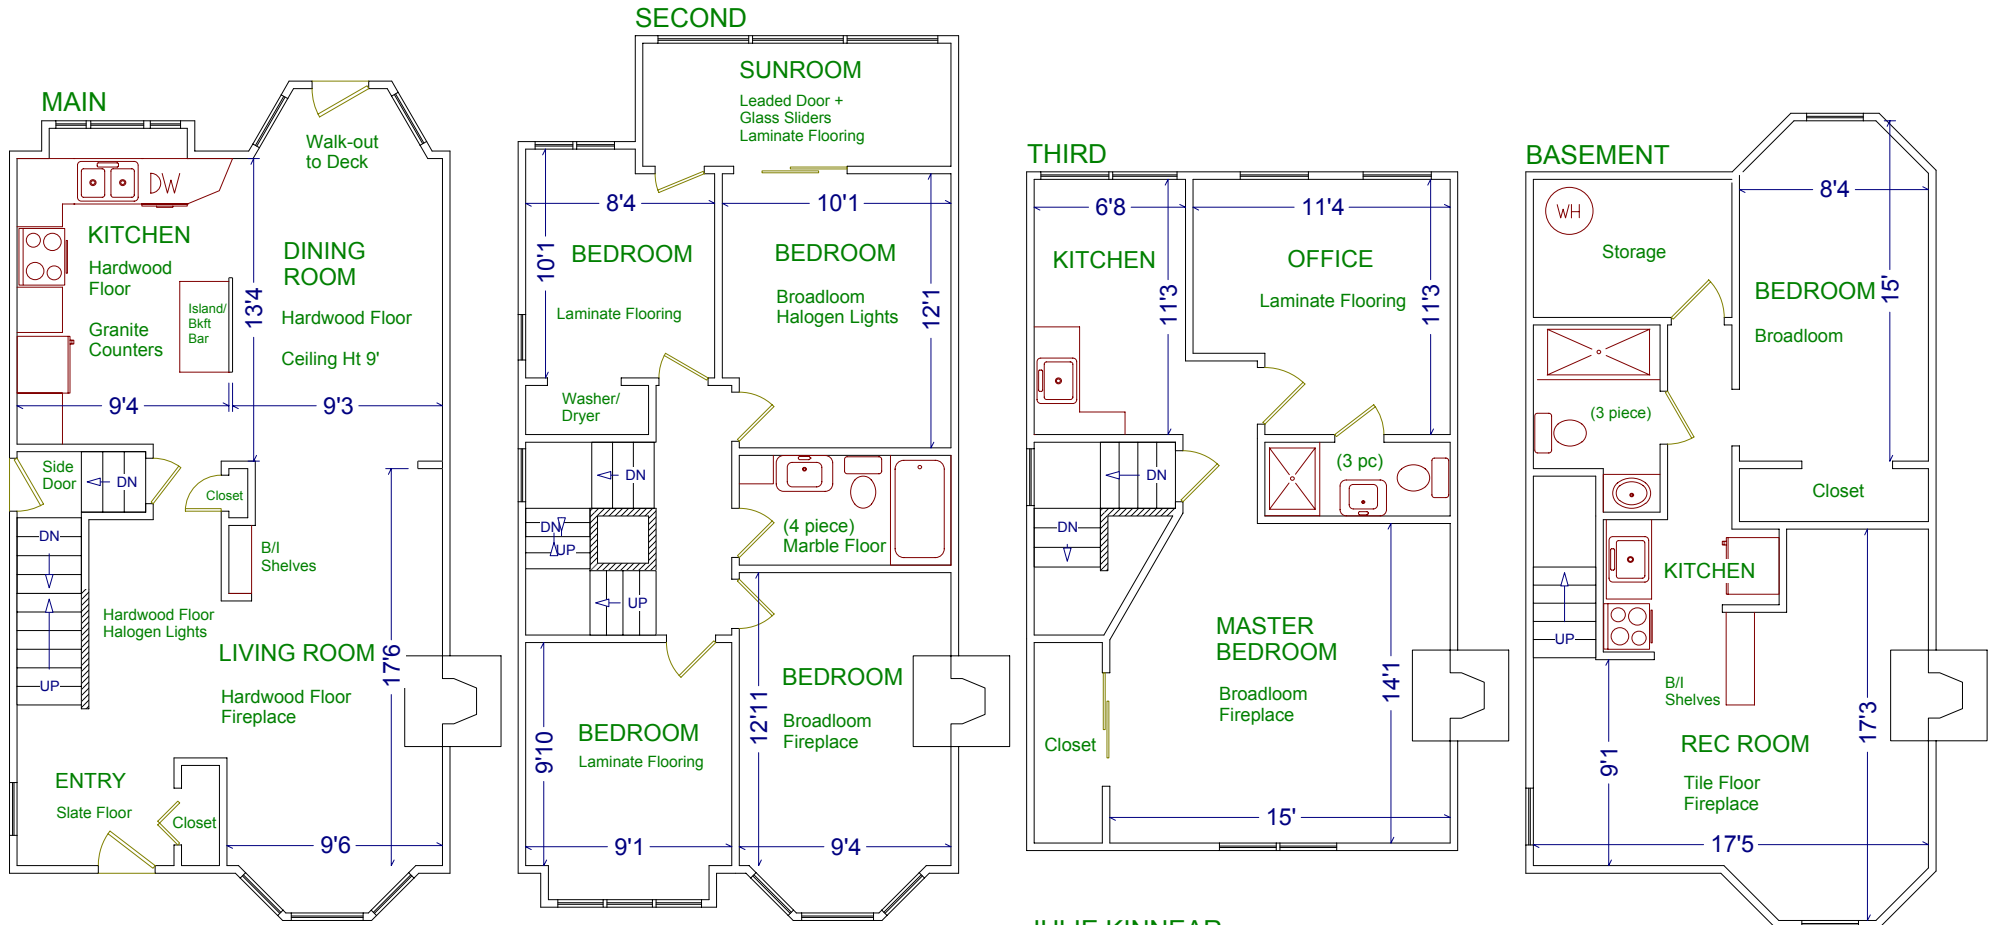

778 SHAW STREET

JULIE KINNEAR

Sales Representative

(416) 762-8255

Royal LePage Real Estate
Services Ltd., Brokerage

Please note: Measurements may not be 100% accurate. Floor plans are provided for convenience and are to be used as a guideline only.