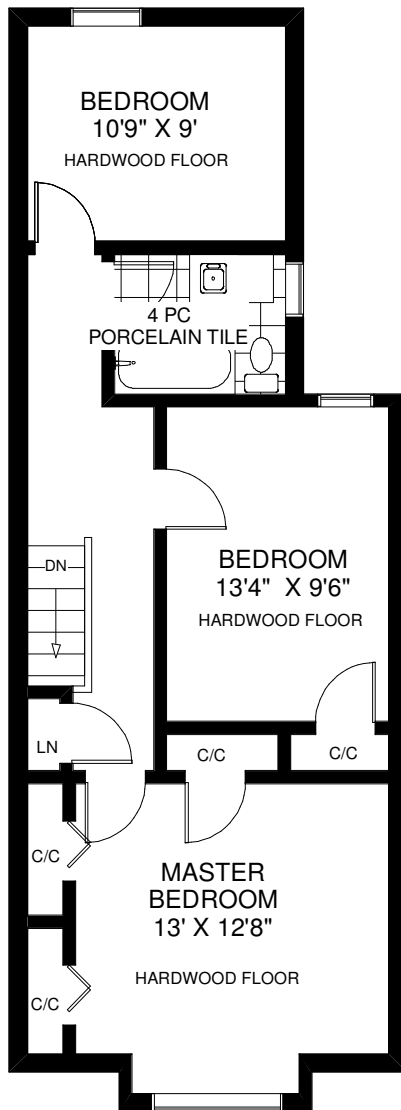

78 MEDLAND CRESCENT

THE JULIE KINNEAR TEAM
Royal LePage Real Estate Services Ltd.,
Brokerage
(416) 762-8255

MAIN FLOOR
APPROXIMATELY 730 SQ FT

SECOND FLOOR
APPROXIMATELY 680 SQ FT

LOWER FLOOR
APPROXIMATELY 730 SQ FT

Note: Measurements and Calculations are approximate. Provided as a guideline only.