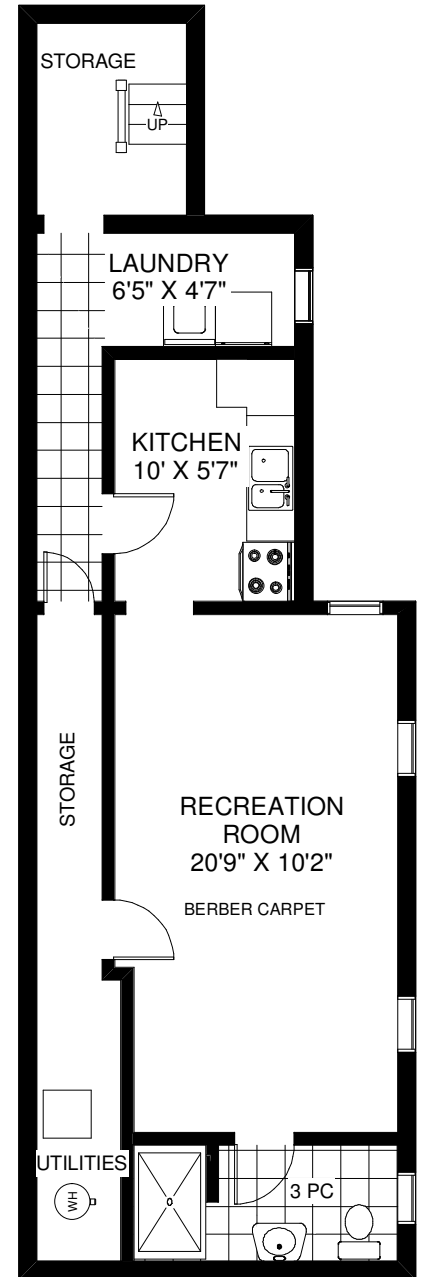

78 MEDLAND CRESCENT

THE JULIE KINNEAR TEAM
Royal LePage Real Estate Services Ltd.,
Brokerage
(416) 762-8255

MAIN FLOOR
APPROXIMATELY 730 SQ FT

SECOND FLOOR
APPROXIMATELY 680 SQ FT

LOWER FLOOR
APPROXIMATELY 730 SQ FT

Note: Measurements and Calculations are approximate. Provided as a guideline only.