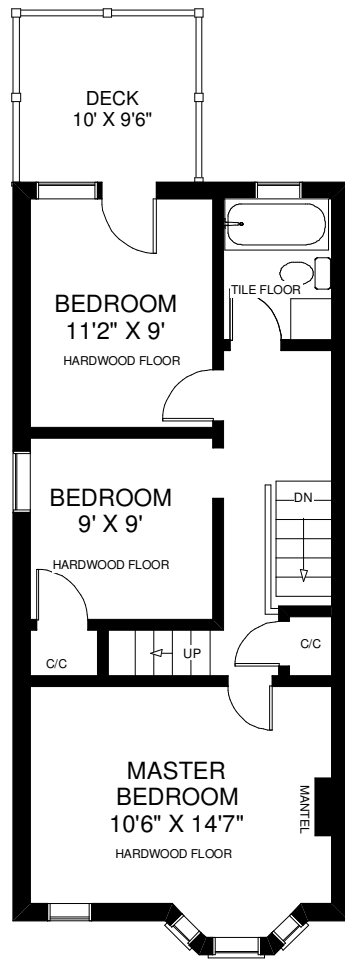

LIVING AREA FLOOR  
APPROXIMATELY 750 SQ FT

# 8 RIDLEY GARDENS

THE JULIE KINNEAR TEAM  
 Sales Representatives  
 Keller Williams Neighbourhood Realty  
 (416) 236-1392

SECOND FLOOR  
APPROXIMATELY 600 SQ FT

THIRD FLOOR  
APPROXIMATELY 200 SQ FT

LOWER FLOOR  
APPROXIMATELY 500 SQ FT

Note: Measurements & Calculations are approximate. Provided as a guideline only.