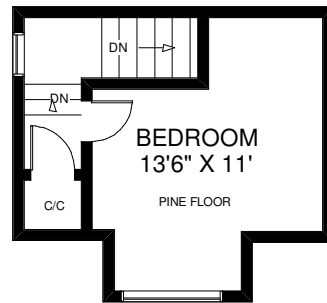

LIVING AREA FLOOR  
APPROXIMATELY 750 SQ FT

# 8 RIDLEY GARDENS

THE JULIE KINNEAR TEAM  
 Sales Representatives  
 Keller Williams Neighbourhood Realty  
 (416) 236-1392

SECOND FLOOR  
APPROXIMATELY 600 SQ FT

THIRD FLOOR  
APPROXIMATELY 200 SQ FT

LOWER FLOOR  
APPROXIMATELY 500 SQ FT