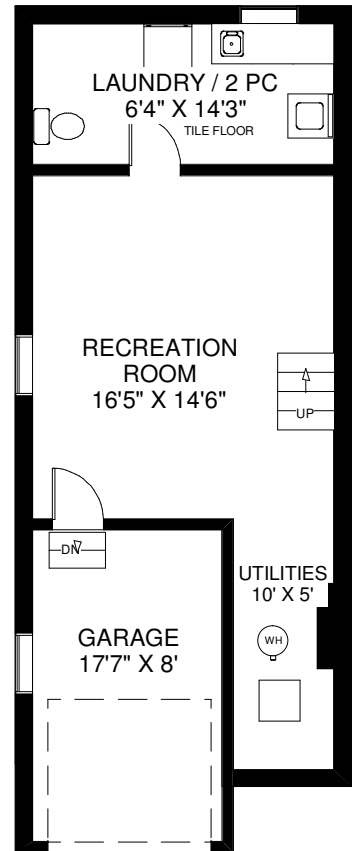

LIVING AREA FLOOR  
APPROXIMATELY 750 SQ FT

# 8 RIDLEY GARDENS

THE JULIE KINNEAR TEAM  
 Sales Representatives  
 Keller Williams Neighbourhood Realty  
 (416) 236-1392

SECOND FLOOR  
APPROXIMATELY 600 SQ FT

THIRD FLOOR  
APPROXIMATELY 200 SQ FT

LOWER FLOOR  
APPROXIMATELY 500 SQ FT

Note: Measurements & Calculations are approximate. Provided as a guideline only.