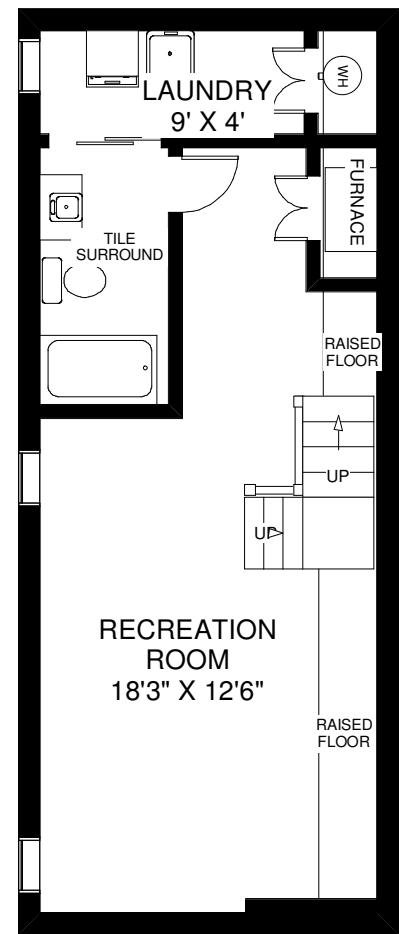

8 ROYAL STREET

THE JULIE KINNEAR TEAM
Sales Representatives
Keller Williams Neighbourhood Realty
(416) 236-1392

MAIN FLOOR
APPROXIMATELY 500 SQ FT

HARDWOOD FLOORS
CEILING HT 7'10"

SECOND FLOOR
APPROXIMATELY 525 SQ FT

CONCRETE FLOORS
CEILING HT 8' AND 7'

LOWER FLOOR
APPROXIMATELY 500 SQ FT

Note: Measurements & Calculations are approximate. Provided as a guideline only.