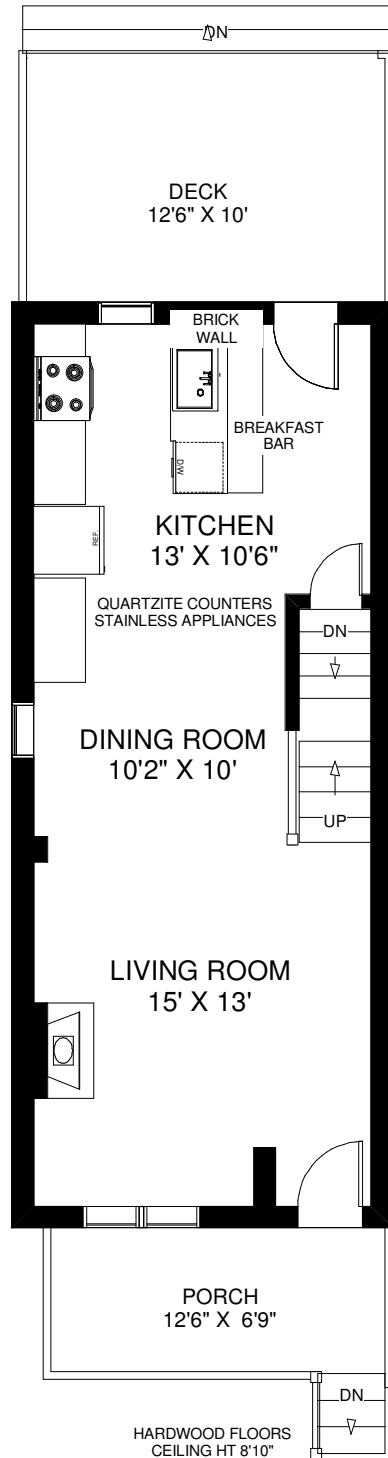

8 ROYAL STREET

THE JULIE KINNEAR TEAM
Sales Representatives
Keller Williams Neighbourhood Realty
(416) 236-1392

MAIN FLOOR
APPROXIMATELY 500 SQ FT

HARDWOOD FLOORS
CEILING HT 7'10"

SECOND FLOOR
APPROXIMATELY 525 SQ FT

CONCRETE FLOORS
CEILING HT 8' AND 7'

LOWER FLOOR
APPROXIMATELY 500 SQ FT

Note: Measurements & Calculations are approximate. Provided as a guideline only.