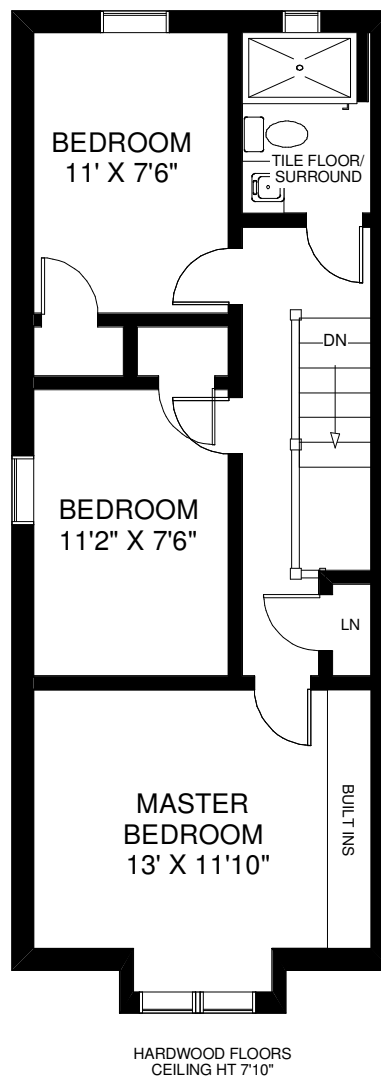

8 ROYAL STREET

THE JULIE KINNEAR TEAM
Sales Representatives
Keller Williams Neighbourhood Realty
(416) 236-1392

MAIN FLOOR
APPROXIMATELY 500 SQ FT

HARDWOOD FLOORS
CEILING HT 7'10"

SECOND FLOOR
APPROXIMATELY 525 SQ FT

CONCRETE FLOORS
CEILING HT 8' AND 7'

LOWER FLOOR
APPROXIMATELY 500 SQ FT

Note: Measurements & Calculations are approximate. Provided as a guideline only.