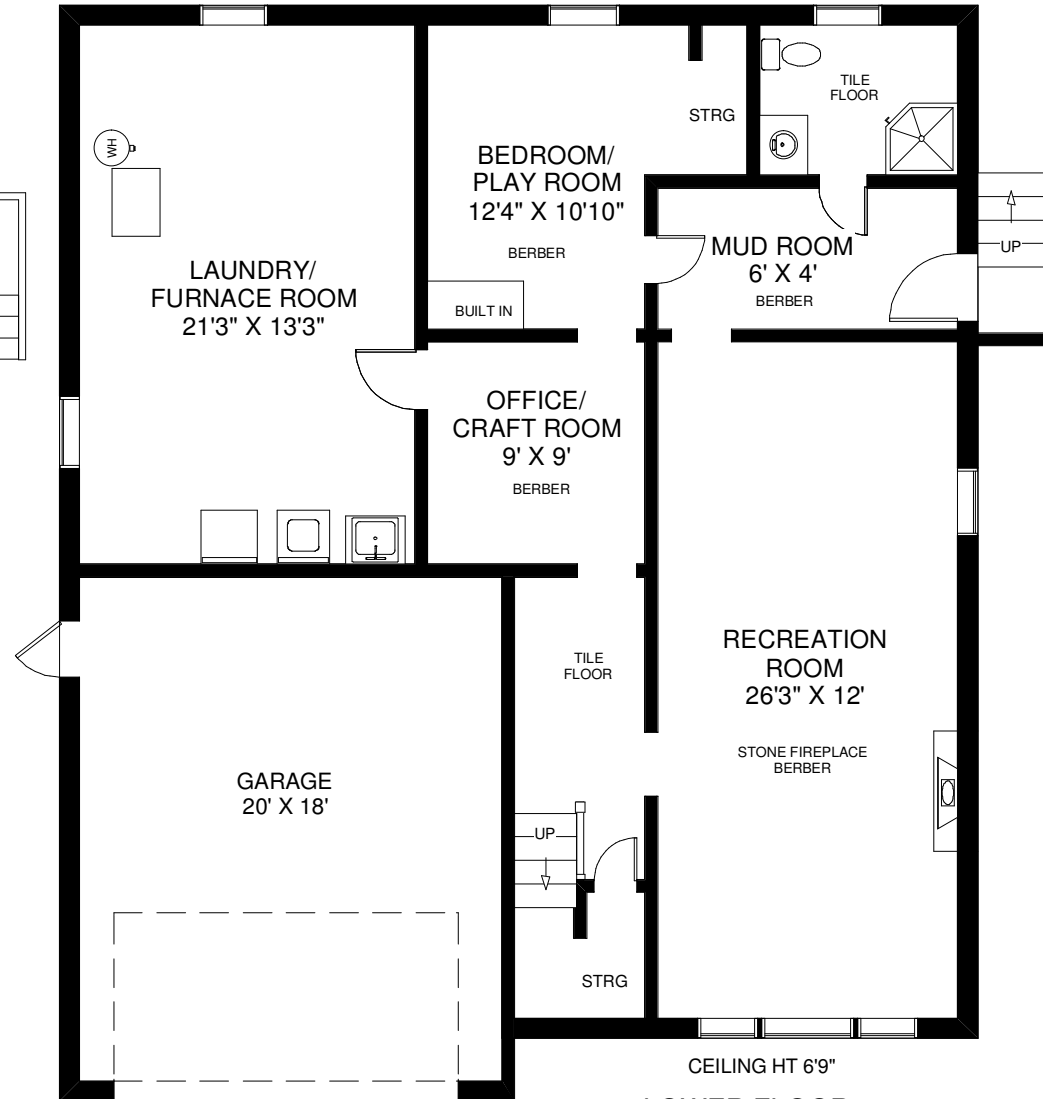

83 CONEY ROAD

THE JULIE KINNEAR TEAM
Sales Representatives
Keller Williams Neighbourhood Realty
(416) 236-1392

CEILING HT 8'2"

MAIN FLOOR
APPROXIMATELY 1,290 SQ FT

CEILING HT 6'9"

LOWER FLOOR
APPROXIMATELY 1,290 SQ FT

Note: Measurements & Calculations are approximate. Provided as a guideline only.