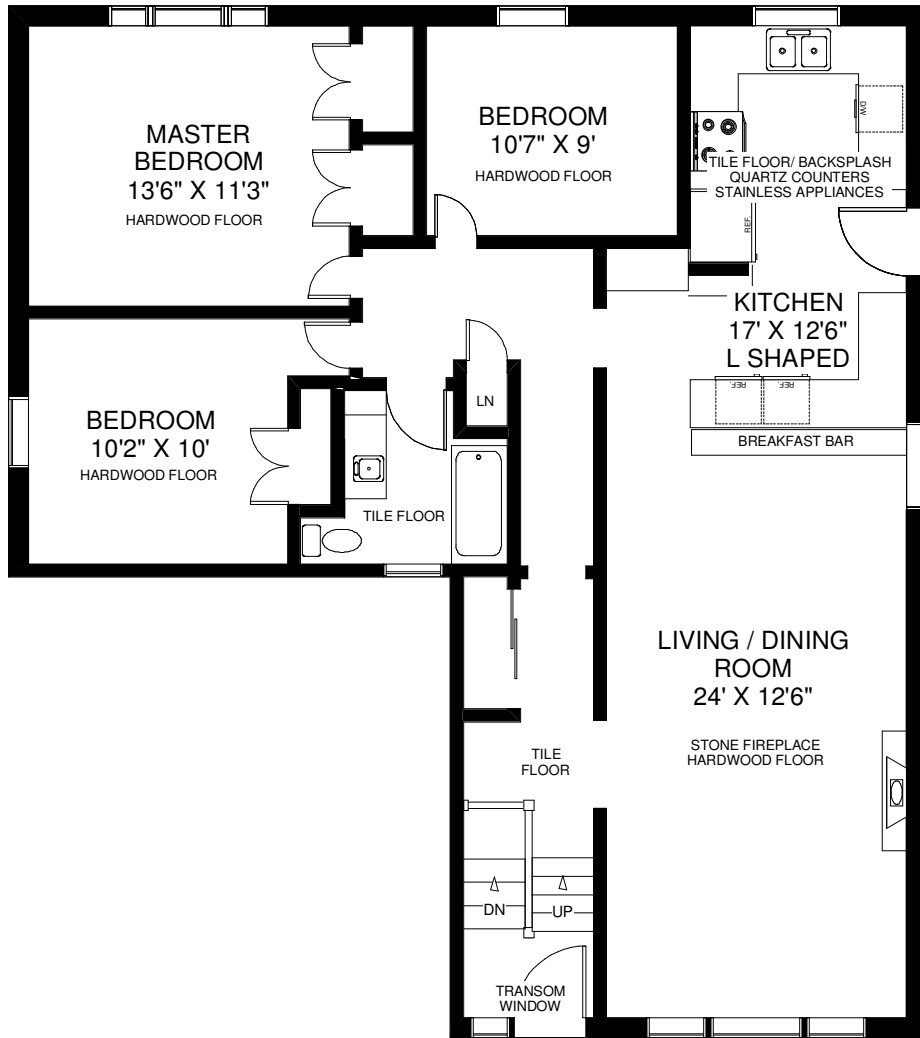

83 CONEY ROAD

THE JULIE KINNEAR TEAM
Sales Representatives
Keller Williams Neighbourhood Realty
(416) 236-1392

CEILING HT 8'2"

MAIN FLOOR
APPROXIMATELY 1,290 SQ FT

CEILING HT 6'9"

LOWER FLOOR
APPROXIMATELY 1,290 SQ FT

Note: Measurements & Calculations are approximate. Provided as a guideline only.