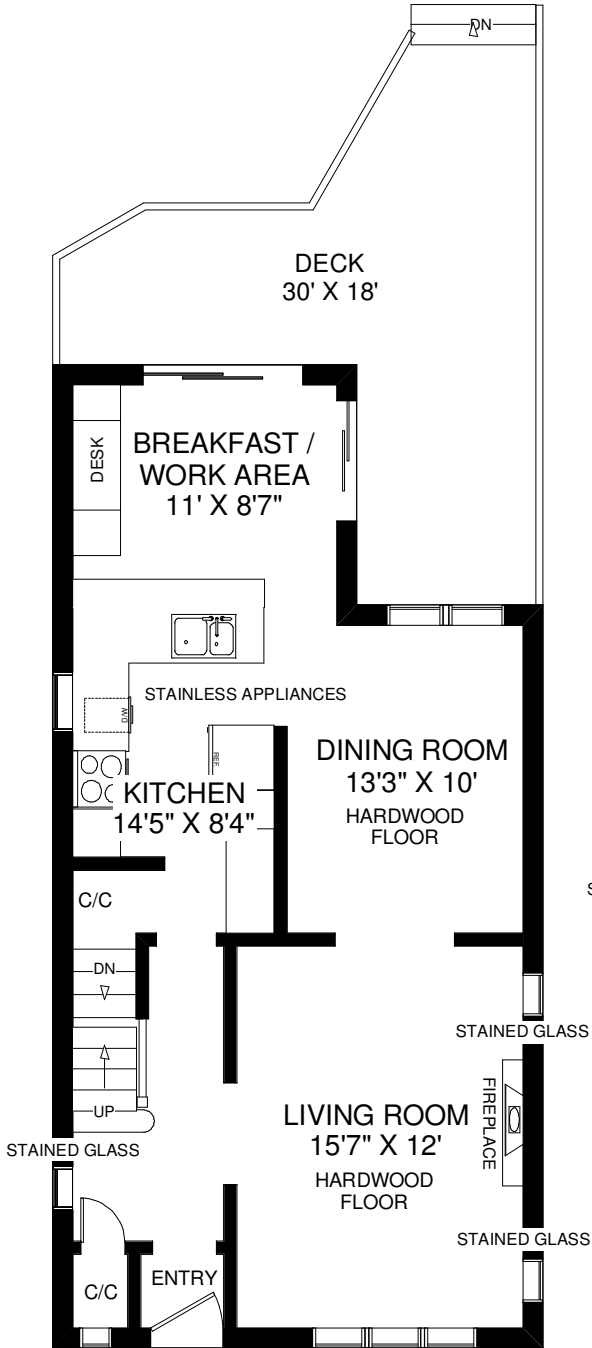

84 RANLEIGH AVENUE

THE JULIE KINNEAR TEAM
Royal LePage Real Estate Services Ltd., Brokerage
(416) 762-8255

MAIN FLOOR
APPROXIMATELY 759 SQ FT

SECOND FLOOR
APPROXIMATELY 759 SQ FT

LOWER FLOOR
APPROXIMATELY 759 SQ FT

Note: Measurements & Calculations are approximate. Provided as a guideline only.