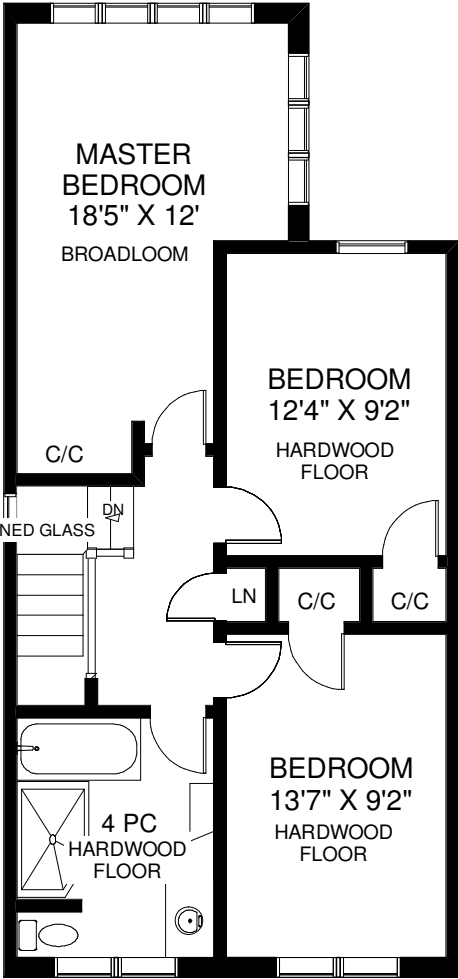

84 RANLEIGH AVENUE

THE JULIE KINNEAR TEAM
Royal LePage Real Estate Services Ltd., Brokerage
(416) 762-8255

MAIN FLOOR
APPROXIMATELY 759 SQ FT

SECOND FLOOR
APPROXIMATELY 759 SQ FT

LOWER FLOOR
APPROXIMATELY 759 SQ FT

Note: Measurements & Calculations are approximate. Provided as a guideline only.