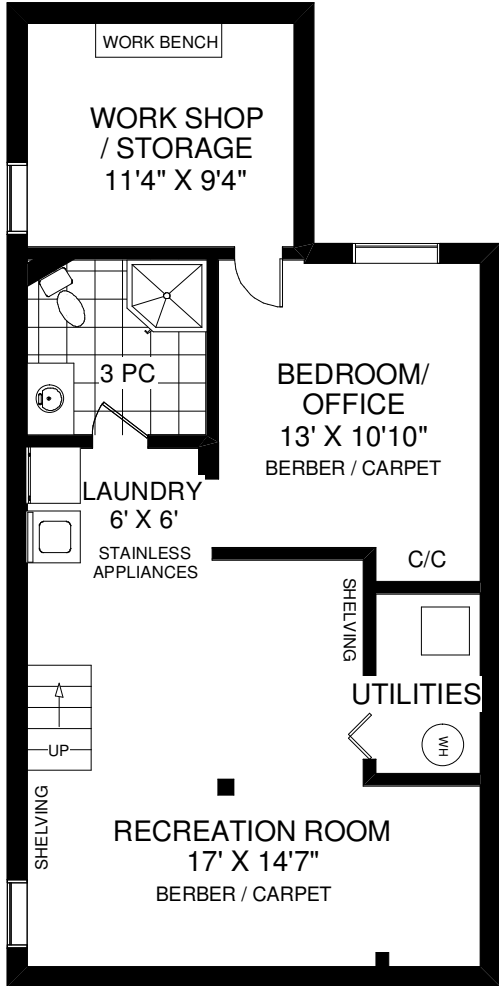

84 RANLEIGH AVENUE

THE JULIE KINNEAR TEAM
Royal LePage Real Estate Services Ltd., Brokerage
(416) 762-8255

MAIN FLOOR
APPROXIMATELY 759 SQ FT

SECOND FLOOR
APPROXIMATELY 759 SQ FT

LOWER FLOOR
APPROXIMATELY 759 SQ FT

Note: Measurements & Calculations are approximate. Provided as a guideline only.