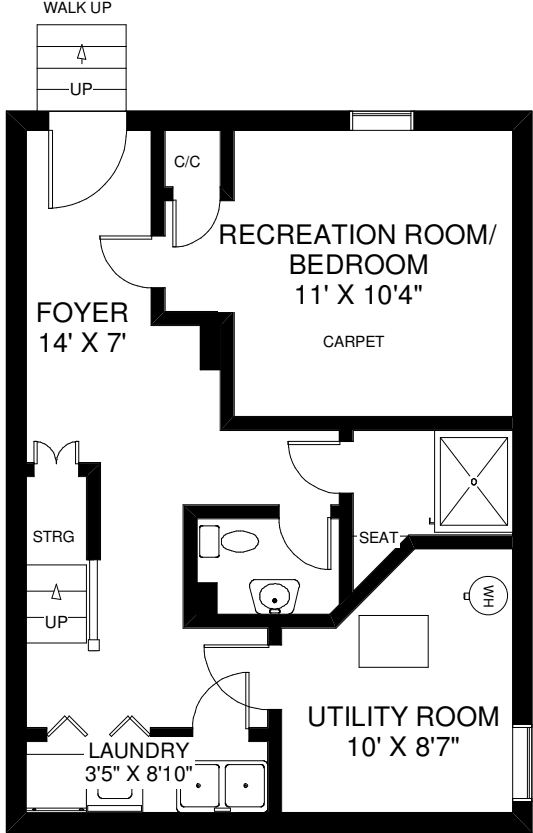

85 COURCELETTE ROAD

THE JULIE KINNEAR TEAM
Sales Representatives
Keller Williams Neighbourhood Realty
(416) 236-1392

MAIN FLOOR
APPROXIMATELY 640 SQ FT

SECOND FLOOR
APPROXIMATELY 620 SQ FT

LOWER FLOOR
APPROXIMATELY 560 SQ FT

Note: Measurements & Calculations are approximate. Provided as a guideline only.