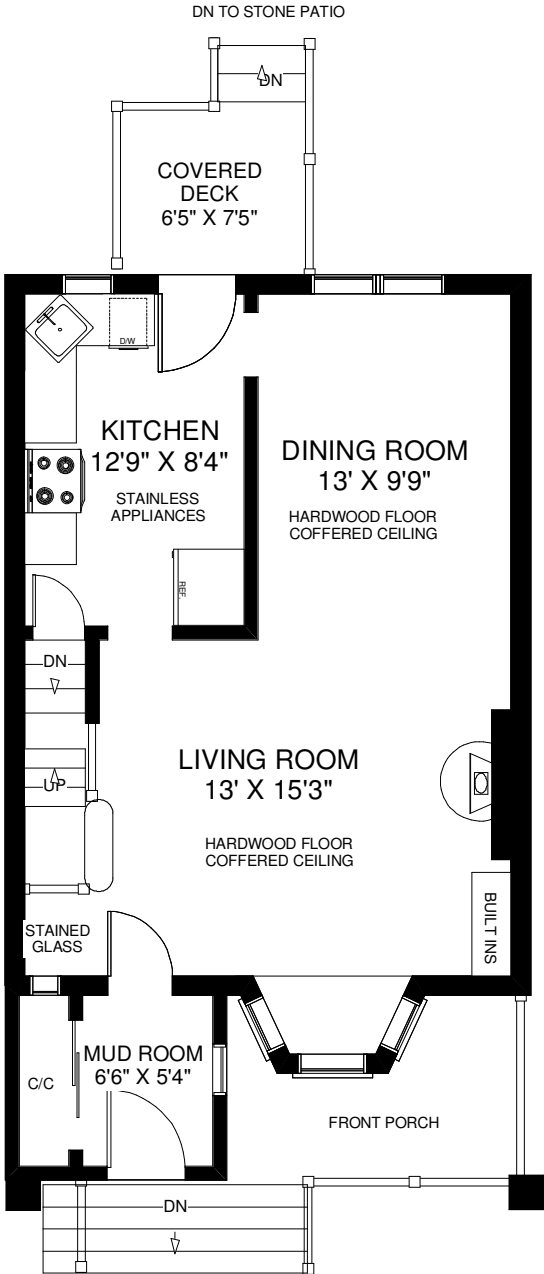

85 COURCELETTE ROAD

THE JULIE KINNEAR TEAM
Sales Representatives
Keller Williams Neighbourhood Realty
(416) 236-1392

MAIN FLOOR
APPROXIMATELY 640 SQ FT

SECOND FLOOR
APPROXIMATELY 620 SQ FT

LOWER FLOOR
APPROXIMATELY 560 SQ FT

Note: Measurements & Calculations are approximate. Provided as a guideline only.