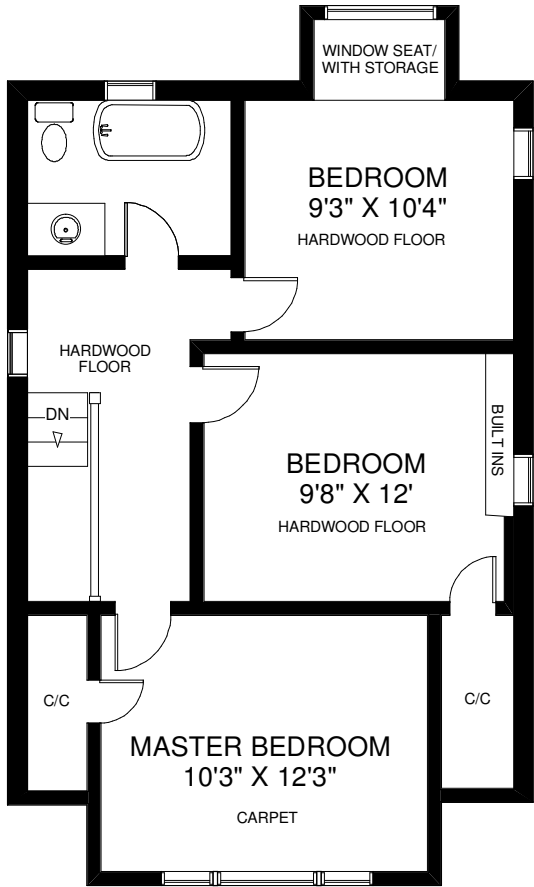

85 COURCELETTE ROAD

THE JULIE KINNEAR TEAM
Sales Representatives
Keller Williams Neighbourhood Realty
(416) 236-1392

MAIN FLOOR
APPROXIMATELY 640 SQ FT

SECOND FLOOR
APPROXIMATELY 620 SQ FT

LOWER FLOOR
APPROXIMATELY 560 SQ FT

Note: Measurements & Calculations are approximate. Provided as a guideline only.