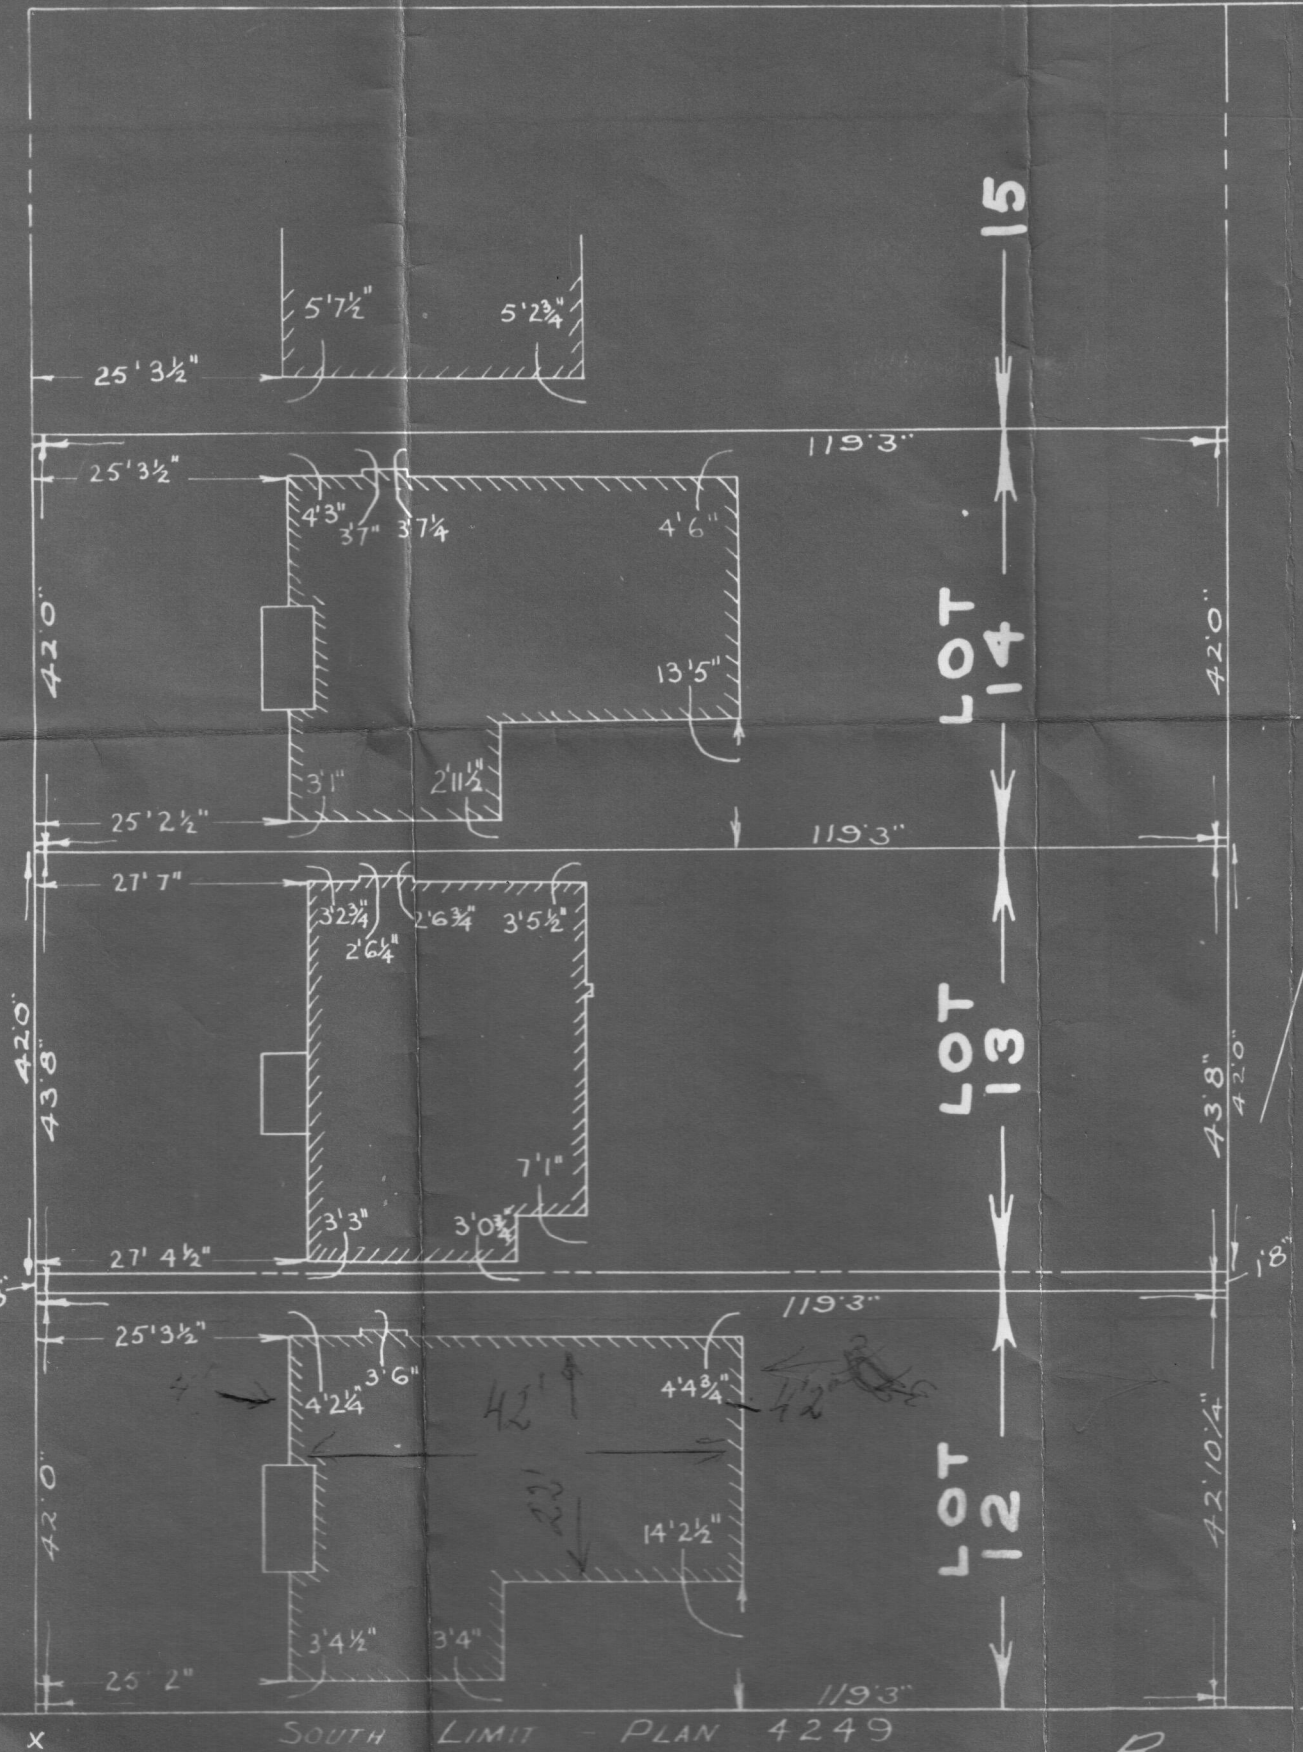

LOTS 12-13-14 REG'D PLAN 4249  
 COUNTY OF YORK  
 TOWNSHIP OF ETOBICOKE

SCALE 1" = 15'

ARNOLD DRIVE

EAGLE ROAD

SOUTH LIMIT - PLAN 4249

Final 2 corners from this line

Browne & Carr  
 Ontario Land Survey  
 Toronto June 1st 1917