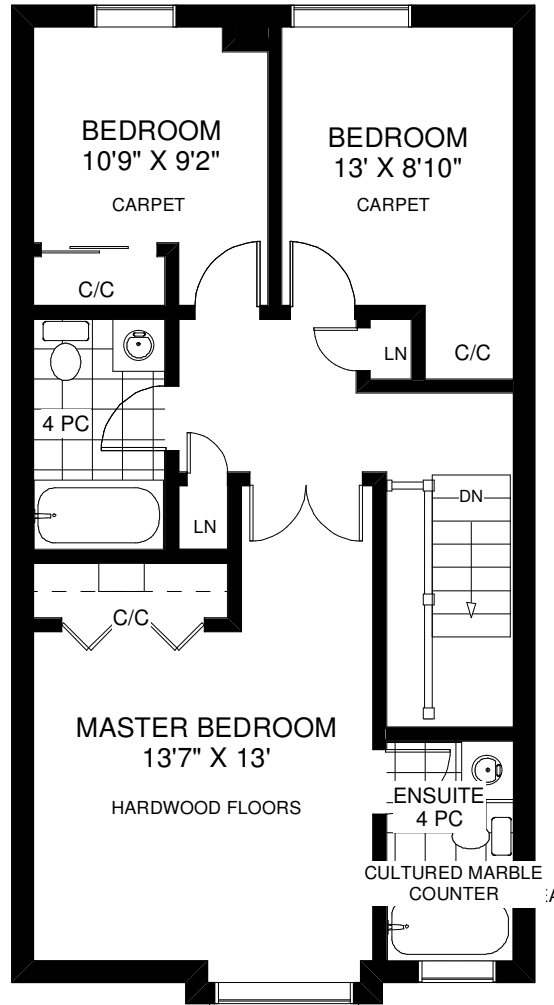

# 9 MARKBURN COURT

THE JULIE KINNEAR TEAM  
Royal LePage Real Estate Services Ltd., Brokerage  
(416) 762-8255

WALK OUT TO TIERED DECK  
22' X 9'

MAIN FLOOR  
APPROXIMATELY 620 SQ FT

SECOND FLOOR  
APPROXIMATELY 760 SQ FT

LOWER FLOOR  
APPROXIMATELY 620 SQ FT

Note: Measurements & Calculations are approximate. Provided as a guideline only.