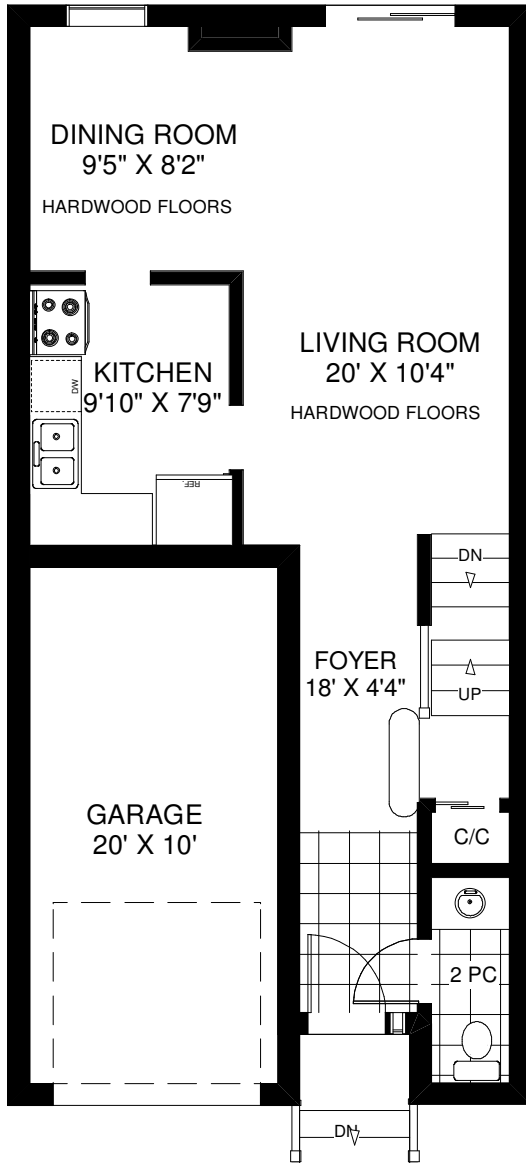

# 9 MARKBURN COURT

THE JULIE KINNEAR TEAM  
Royal LePage Real Estate Services Ltd., Brokerage  
(416) 762-8255

WALK OUT TO TIERED DECK  
22' X 9'

MAIN FLOOR  
APPROXIMATELY 620 SQ FT

SECOND FLOOR  
APPROXIMATELY 760 SQ FT

LOWER FLOOR  
APPROXIMATELY 620 SQ FT

Note: Measurements & Calculations are approximate. Provided as a guideline only.