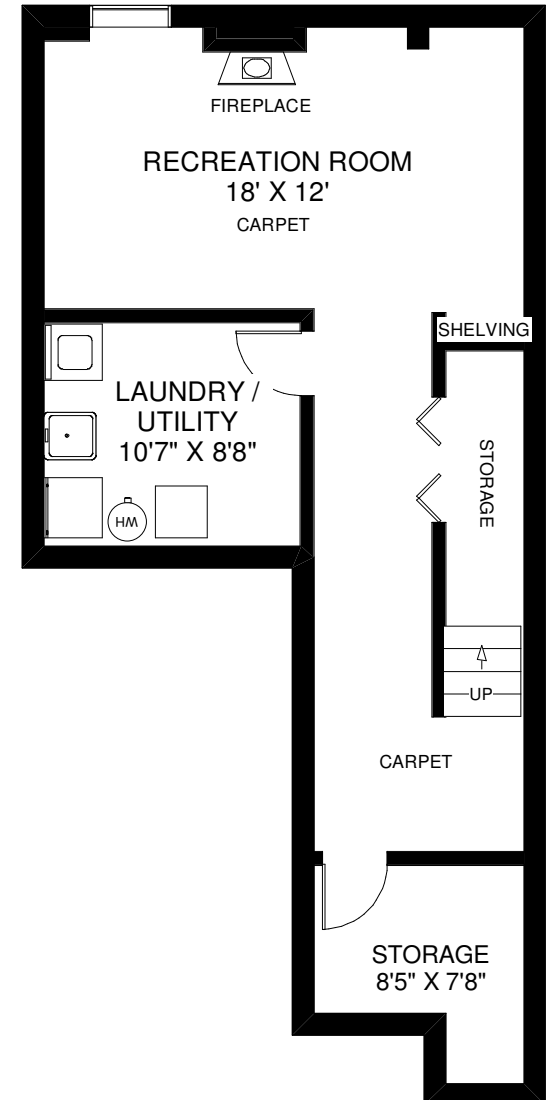

# 9 MARKBURN COURT

THE JULIE KINNEAR TEAM  
Royal LePage Real Estate Services Ltd., Brokerage  
(416) 762-8255

WALK OUT TO TIERED DECK  
22' X 9'

MAIN FLOOR  
APPROXIMATELY 620 SQ FT

SECOND FLOOR  
APPROXIMATELY 760 SQ FT

LOWER FLOOR  
APPROXIMATELY 620 SQ FT

Note: Measurements & Calculations are approximate. Provided as a guideline only.