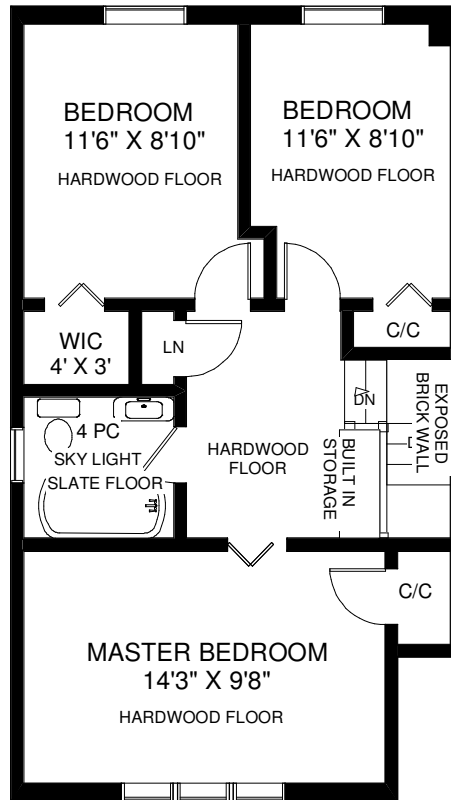

91 GAINSBOROUGH ROAD

THE JULIE KINNEAR TEAM
Royal LePage Real Estate Services Ltd.,
Brokerage
(416) 762-8255

Note: Measurements & Calculations are approximate. Provided as a guideline only.