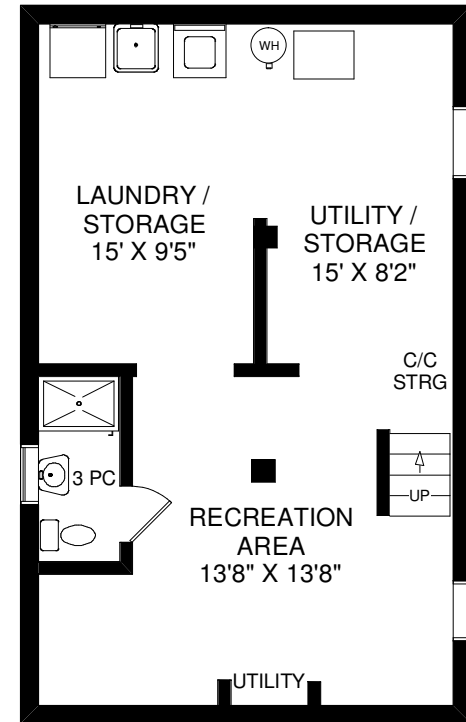

91 GAINSBOROUGH ROAD

THE JULIE KINNEAR TEAM
Royal LePage Real Estate Services Ltd.,
Brokerage
(416) 762-8255

Note: Measurements & Calculations are approximate. Provided as a guideline only.