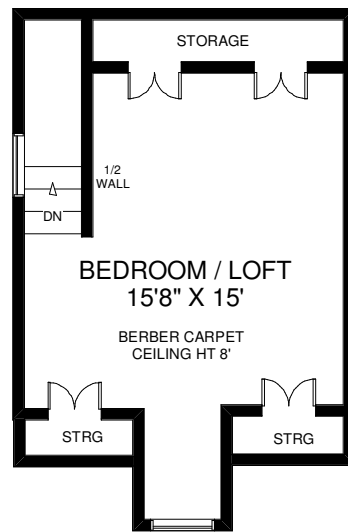

MAIN FLOOR
APPROXIMATELY 830 SQ FT

SECOND FLOOR
APPROXIMATELY 840 SQ FT

THIRD FLOOR
APPROXIMATELY 360 SQ FT

LOWER FLOOR
APPROXIMATELY 830 SQ FT

92 DEGRASSI STREET

THE JULIE KINNEAR TEAM
Royal LePage Real Estate Services Ltd.,
Brokerage
(416) 762-8255