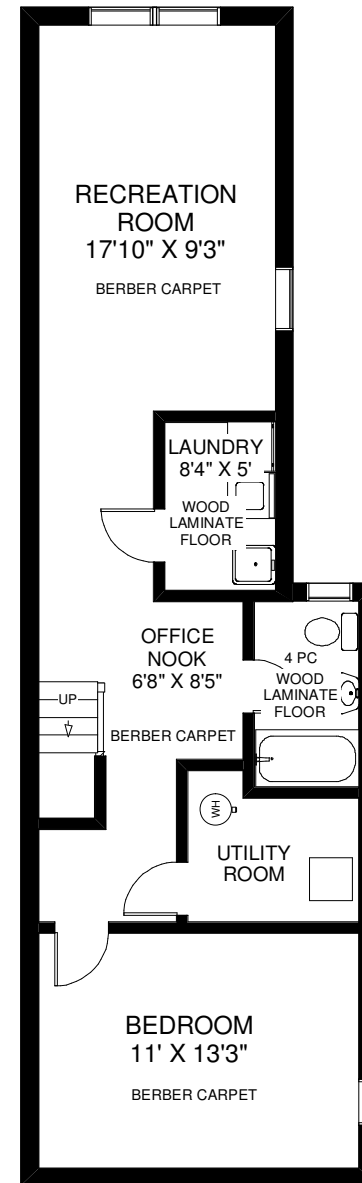

MAIN FLOOR
APPROXIMATELY 830 SQ FT

SECOND FLOOR
APPROXIMATELY 840 SQ FT

THIRD FLOOR
APPROXIMATELY 360 SQ FT

LOWER FLOOR
APPROXIMATELY 830 SQ FT

92 DEGRASSI STREET

THE JULIE KINNEAR TEAM
Royal LePage Real Estate Services Ltd.,
Brokerage
(416) 762-8255