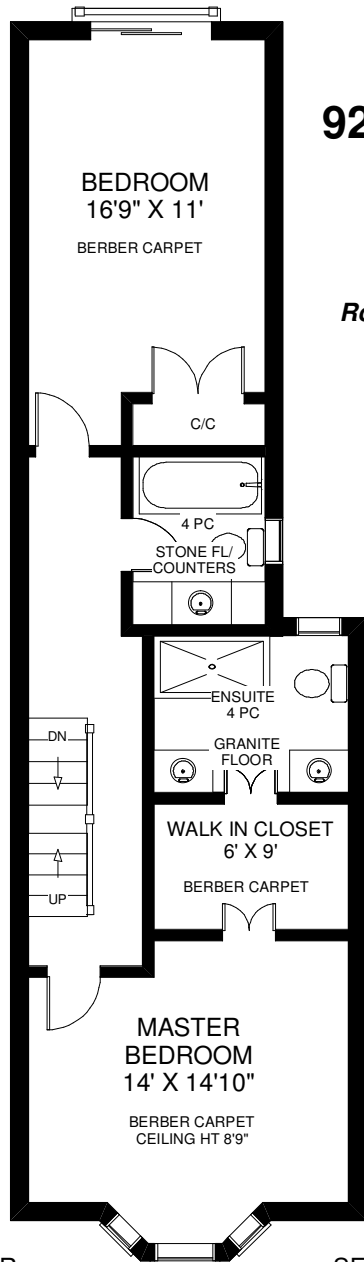

MAIN FLOOR
APPROXIMATELY 830 SQ FT

SECOND FLOOR
APPROXIMATELY 840 SQ FT

THIRD FLOOR
APPROXIMATELY 360 SQ FT

LOWER FLOOR
APPROXIMATELY 830 SQ FT

92 DEGRASSI STREET

THE JULIE KINNEAR TEAM
Royal LePage Real Estate Services Ltd.,
Brokerage
(416) 762-8255