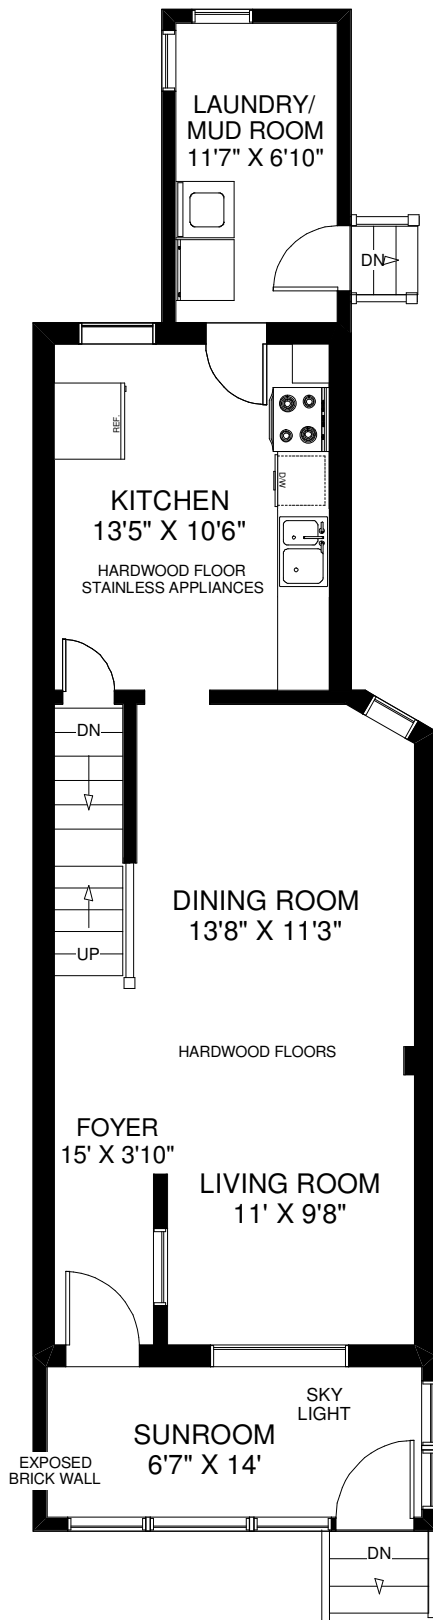

92 OLIVE AVENUE

THE JULIE KINNEAR TEAM
Sales Representatives
Keller Williams Neighbourhood Realty
(416) 236-1392

MAIN FLOOR
APPROXIMATELY 760 SQ FT

SECOND FLOOR
APPROXIMATELY 585 SQ FT

LOWER FLOOR
APPROXIMATELY 550 SQ FT

Note: Measurements & Calculations are approximate. Provided as a guideline only.