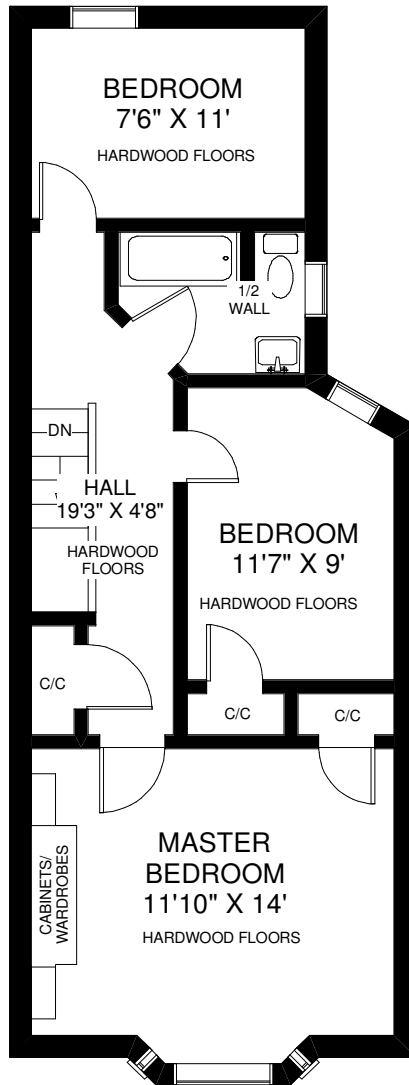

92 OLIVE AVENUE

THE JULIE KINNEAR TEAM
Sales Representatives
Keller Williams Neighbourhood Realty
(416) 236-1392

MAIN FLOOR
APPROXIMATELY 760 SQ FT

SECOND FLOOR
APPROXIMATELY 585 SQ FT

LOWER FLOOR
APPROXIMATELY 550 SQ FT

Note: Measurements & Calculations are approximate. Provided as a guideline only.