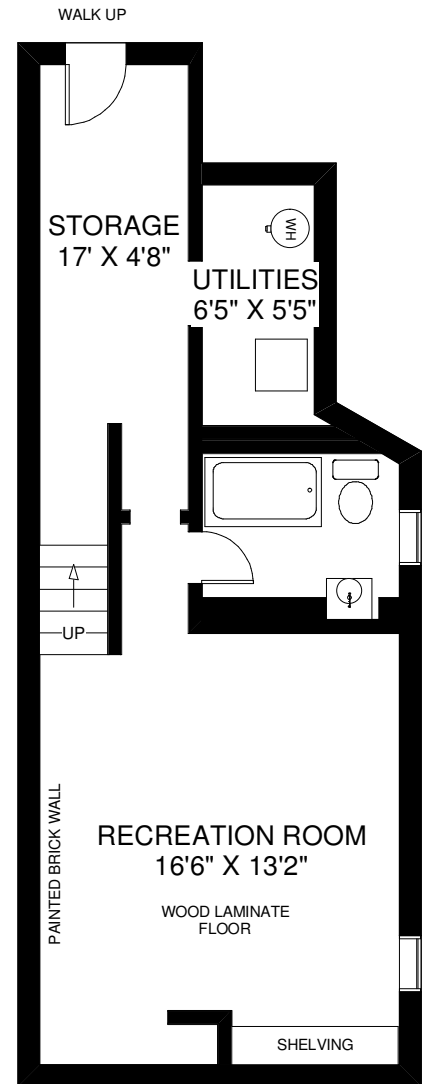

92 OLIVE AVENUE

THE JULIE KINNEAR TEAM
Sales Representatives
Keller Williams Neighbourhood Realty
(416) 236-1392

MAIN FLOOR
APPROXIMATELY 760 SQ FT

SECOND FLOOR
APPROXIMATELY 585 SQ FT

LOWER FLOOR
APPROXIMATELY 550 SQ FT

Note: Measurements & Calculations are approximate. Provided as a guideline only.