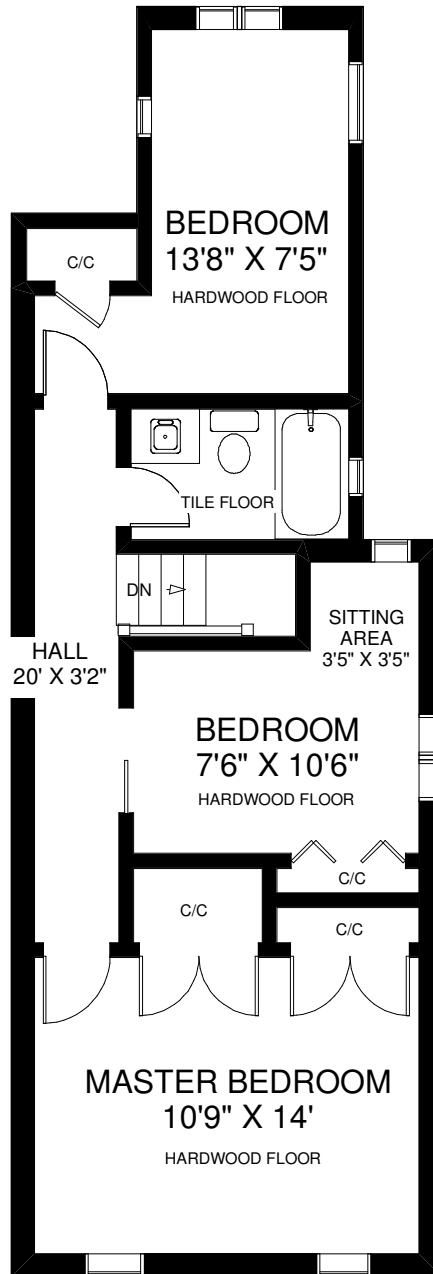

93 FULLER AVENUE

THE JULIE KINNEAR TEAM
 Sales Representatives
 Keller Williams Neighbourhood Realty
 (416) 236-1392

MAIN FLOOR
 APPROXIMATELY 570 SQ FT

SECOND FLOOR
 APPROXIMATELY 625 SQ FT

LOWER FLOOR
 APPROXIMATELY 450 SQ FT

Note: Measurements & Calculations are approximate.
 Provided as a guideline only.