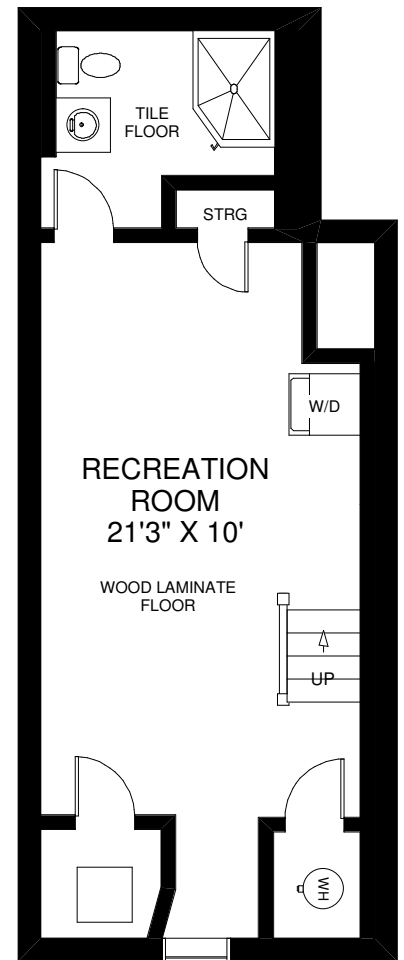

93 FULLER AVENUE

THE JULIE KINNEAR TEAM
 Sales Representatives
 Keller Williams Neighbourhood Realty
 (416) 236-1392

MAIN FLOOR
 APPROXIMATELY 570 SQ FT

SECOND FLOOR
 APPROXIMATELY 625 SQ FT

LOWER FLOOR
 APPROXIMATELY 450 SQ FT

Note: Measurements & Calculations are approximate.
 Provided as a guideline only.