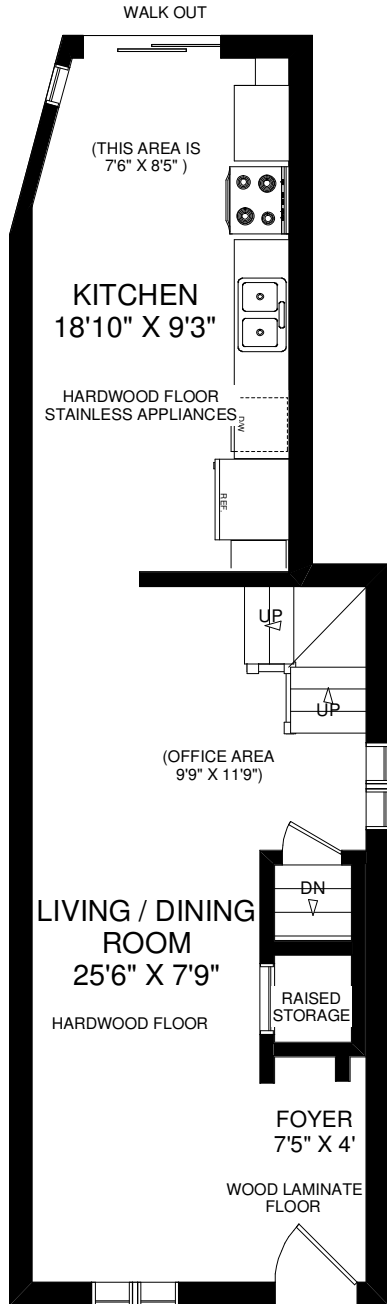

93 FULLER AVENUE

THE JULIE KINNEAR TEAM
 Sales Representatives
 Keller Williams Neighbourhood Realty
 (416) 236-1392

MAIN FLOOR
 APPROXIMATELY 570 SQ FT

SECOND FLOOR
 APPROXIMATELY 625 SQ FT

LOWER FLOOR
 APPROXIMATELY 450 SQ FT

Note: Measurements & Calculations are approximate.
 Provided as a guideline only.