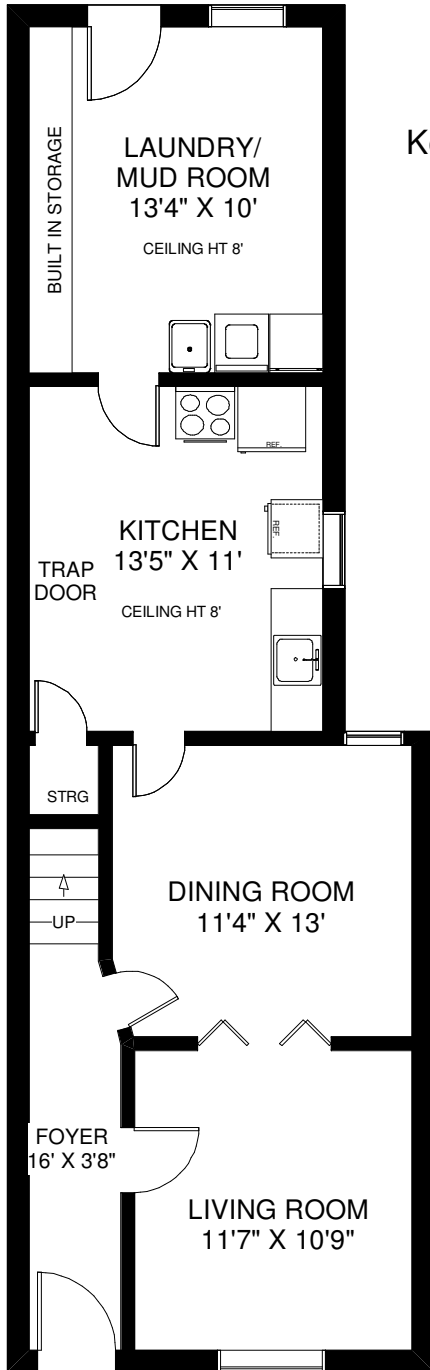

96 LANSDOWNE AVENUE

THE JULIE KINNEAR TEAM
 SALES REPRESENTATIVES
 Keller Williams Neighbourhood Realty
 (416) 236-1392

CEILING HT 9'

MAIN FLOOR
APPROXIMATELY 760 SQ FT

CEILING HT 8'

SECOND FLOOR
APPROXIMATELY 570 SQ FT

LOWER FLOOR
APPROXIMATELY 150 SQ FT

Note: Measurements & Calculations are approximate. Provided as a guideline only.