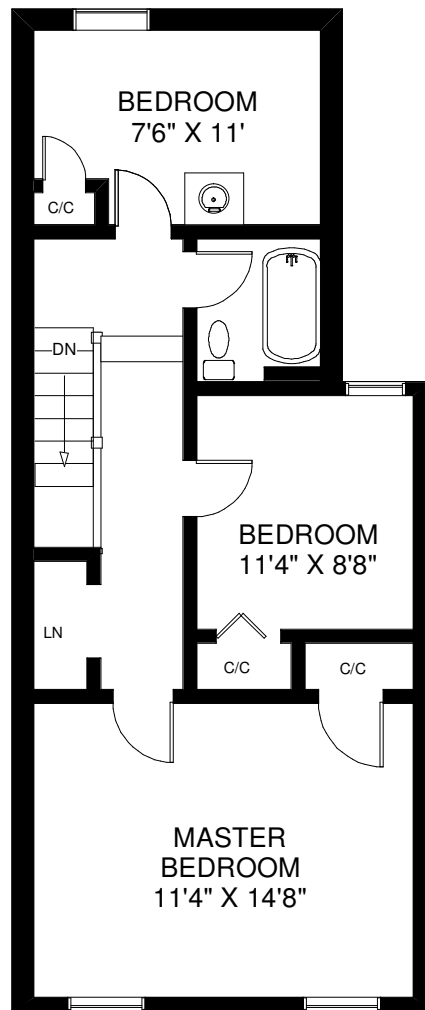

96 LANSDOWNE AVENUE

THE JULIE KINNEAR TEAM
 SALES REPRESENTATIVES
 Keller Williams Neighbourhood Realty
 (416) 236-1392

CEILING HT 9'

MAIN FLOOR
APPROXIMATELY 760 SQ FT

CEILING HT 8'

SECOND FLOOR
APPROXIMATELY 570 SQ FT

LOWER FLOOR
APPROXIMATELY 150 SQ FT

Note: Measurements & Calculations are approximate. Provided as a guideline only.