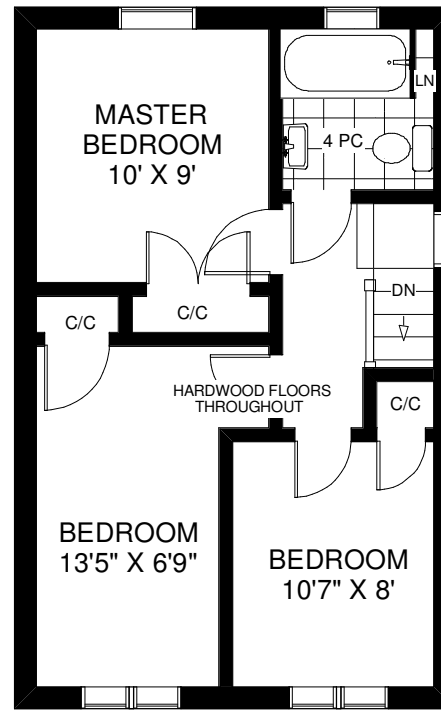

968 ST CLARENS AVENUE

THE JULIE KINNEAR TEAM
Royal LePage Real Estate Services Ltd., Brokerage
(416) 762-8255

MAIN FLOOR
APPROXIMATELY 570 SQ FT

SECOND FLOOR
APPROXIMATELY 460 SQ FT

LOWER FLOOR
APPROXIMATELY 490 SQ FT