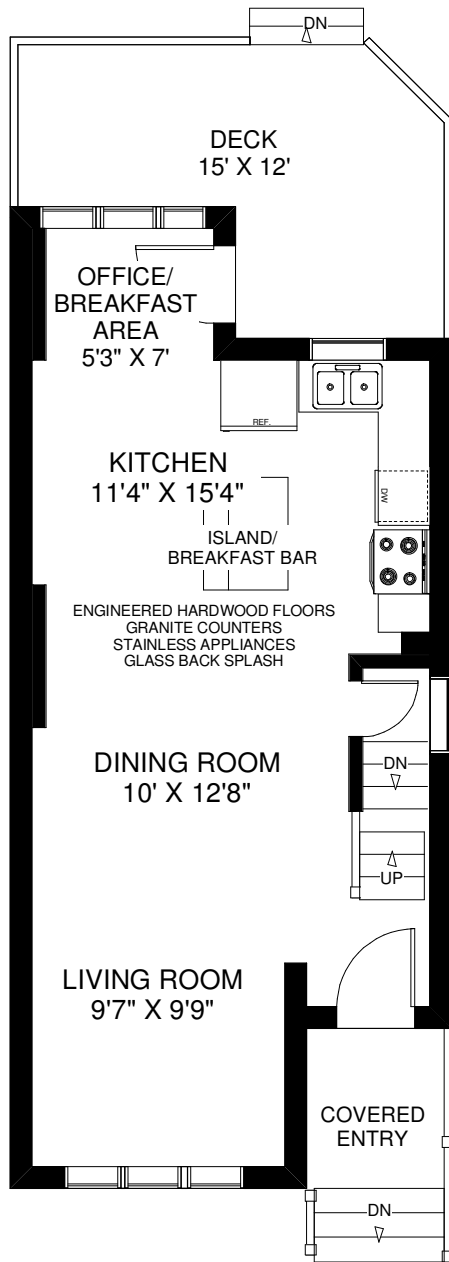

968 ST CLARENS AVENUE

THE JULIE KINNEAR TEAM
Royal LePage Real Estate Services Ltd., Brokerage
(416) 762-8255

MAIN FLOOR
APPROXIMATELY 570 SQ FT

SECOND FLOOR
APPROXIMATELY 460 SQ FT

LOWER FLOOR
APPROXIMATELY 490 SQ FT