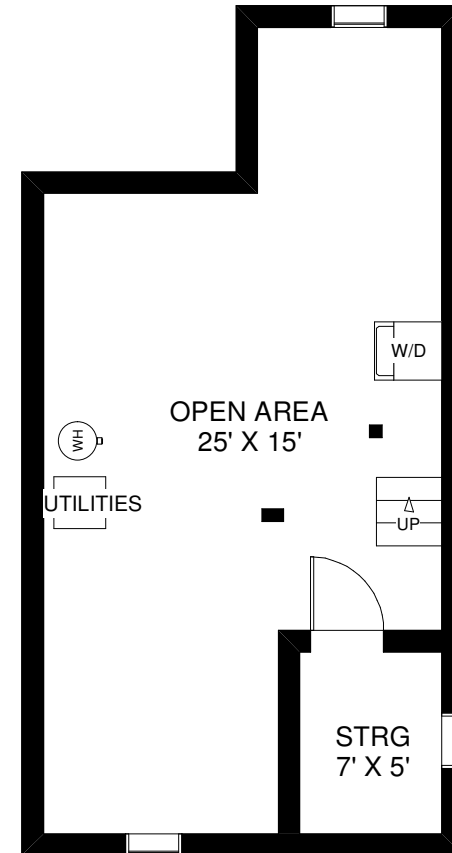

968 ST CLARENS AVENUE

THE JULIE KINNEAR TEAM
Royal LePage Real Estate Services Ltd., Brokerage
(416) 762-8255

MAIN FLOOR
APPROXIMATELY 570 SQ FT

SECOND FLOOR
APPROXIMATELY 460 SQ FT

LOWER FLOOR
APPROXIMATELY 490 SQ FT